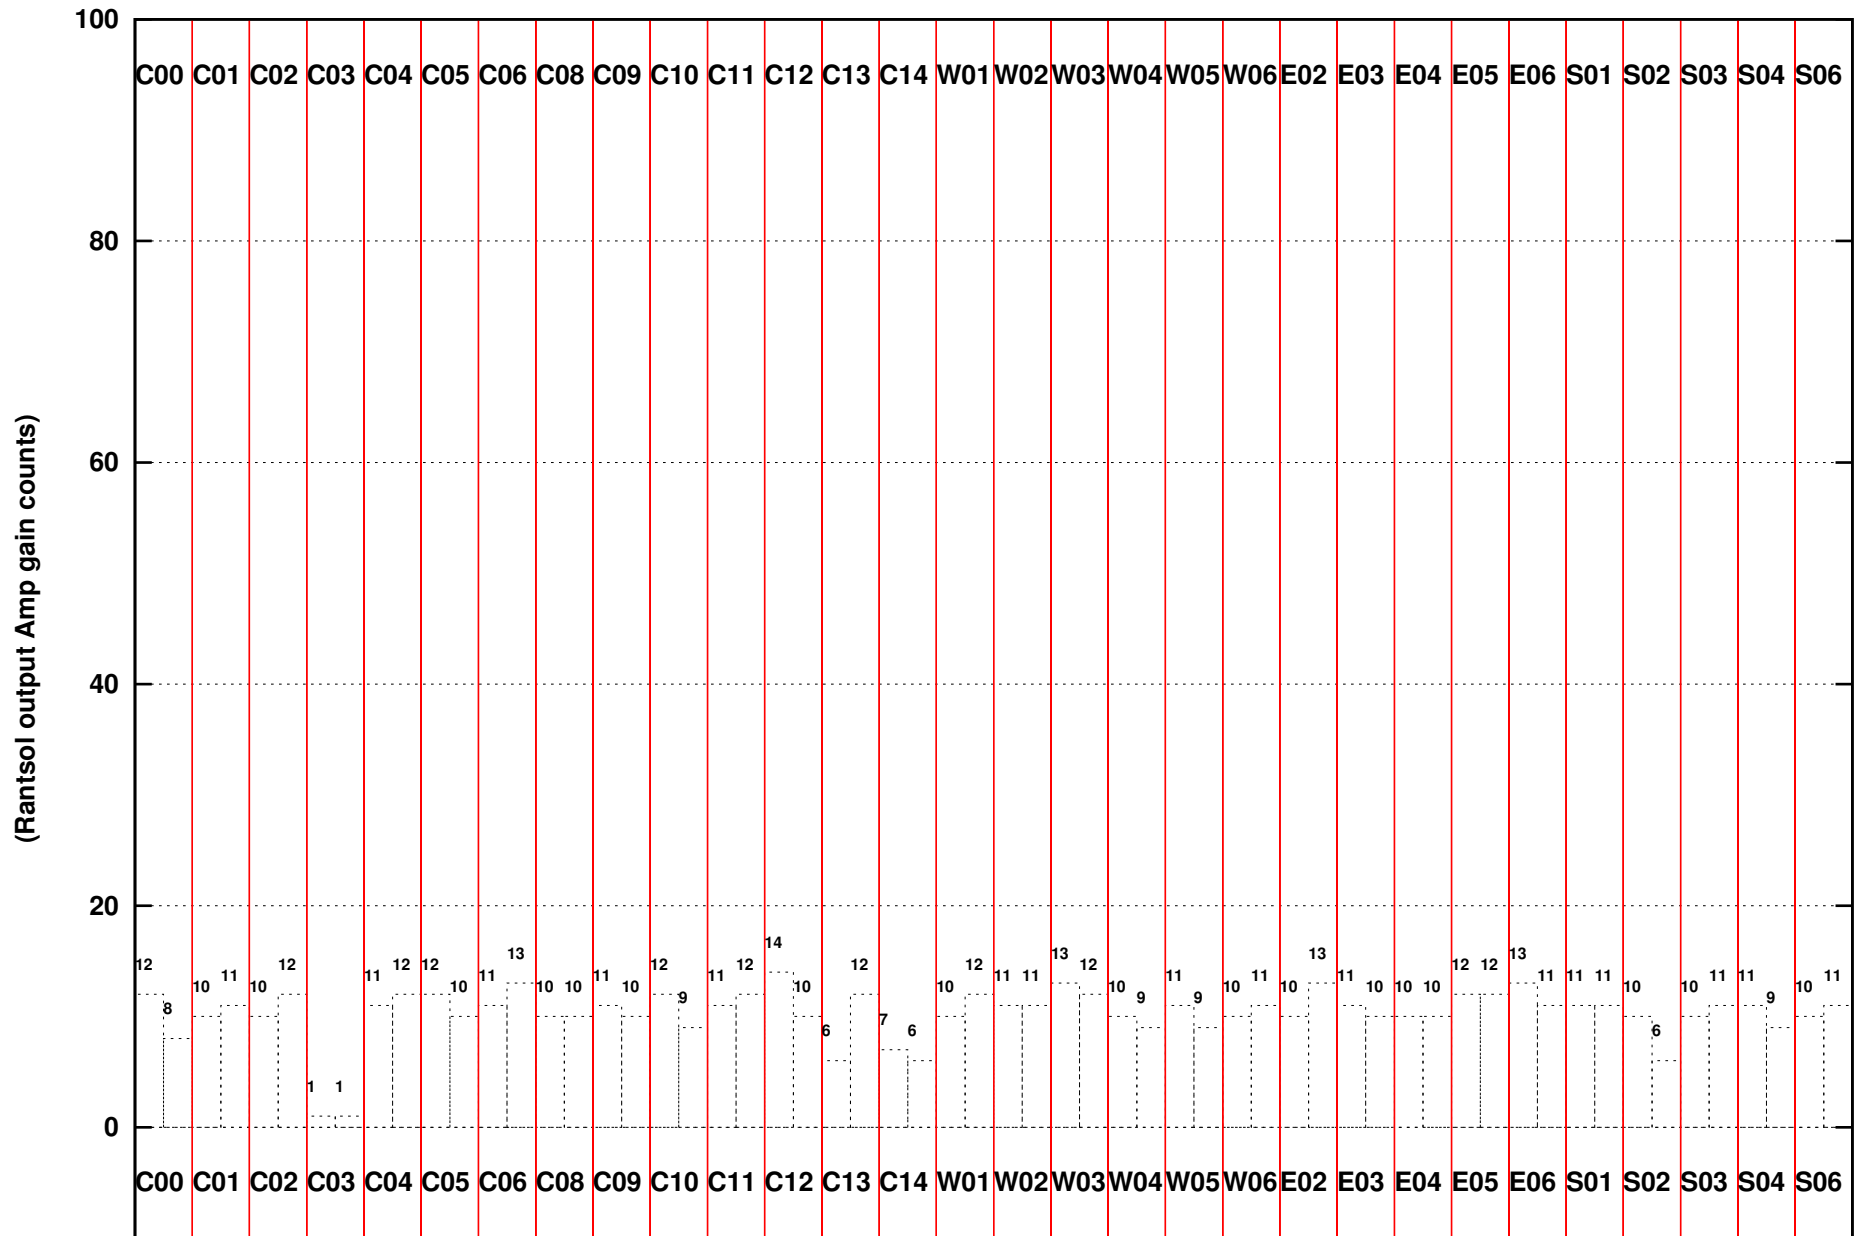

FRINGE STATUS (Rf:1120.000,1120.000 MHz., LO1:1120.000,1120.000 MHz., LO4/5:0.000,0.000 MHz.)

(File:/gwbifrddata/26dec/41_034_26dec2021_gwb.lta, scan:0, chan:4096, Src:1727+455, Date:26Dec2021 13:23:06)