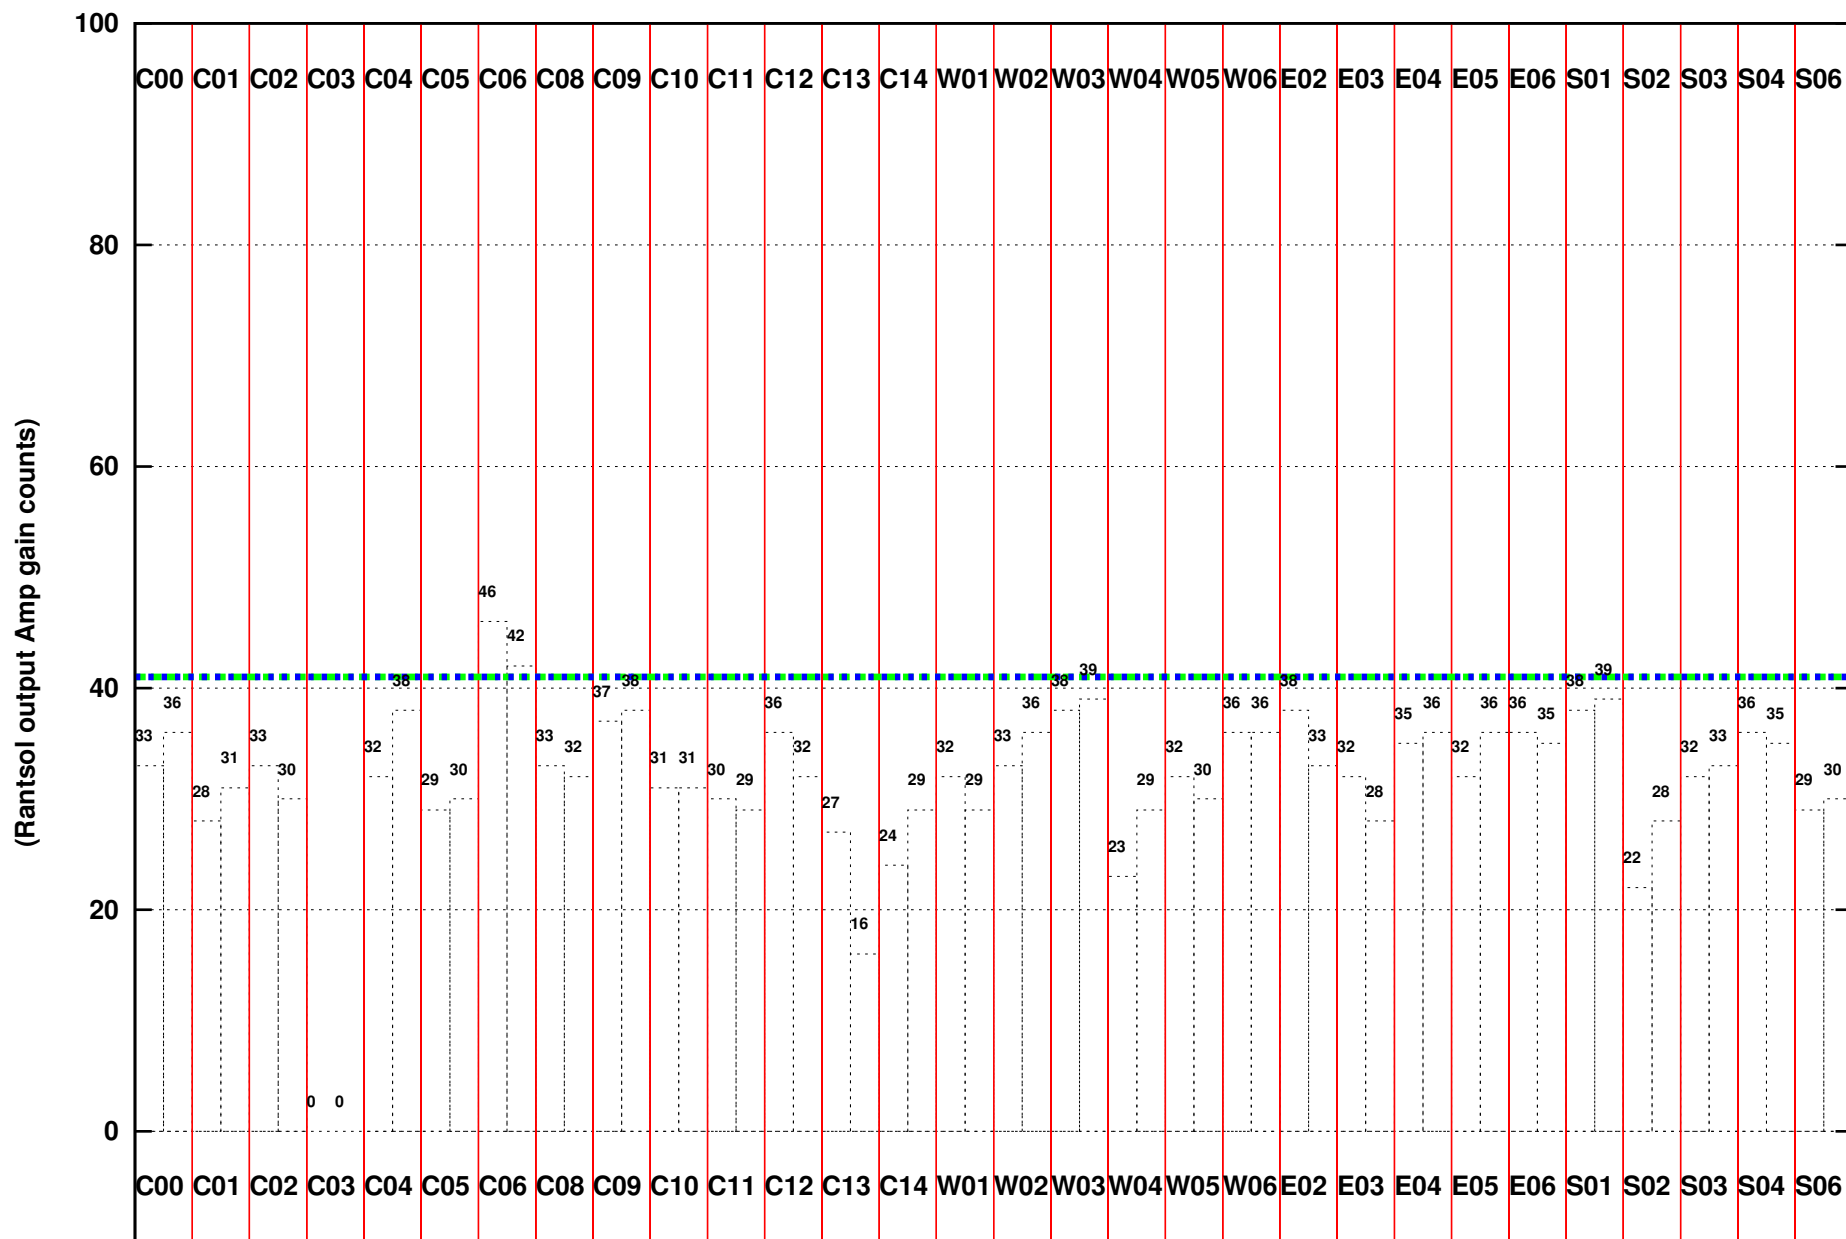

FRINGE STATUS (Rf:970.000,970.000 MHz., LO1:970.000,970.000 MHz., LO4/5:0.000,0.000 MHz.)

(File:/gwbifrddata1/26dec/41_102_26dec2021_gwb.lta, scan:0, chan:8192, Src:3C147, Date:26Dec2021 23:21:36)