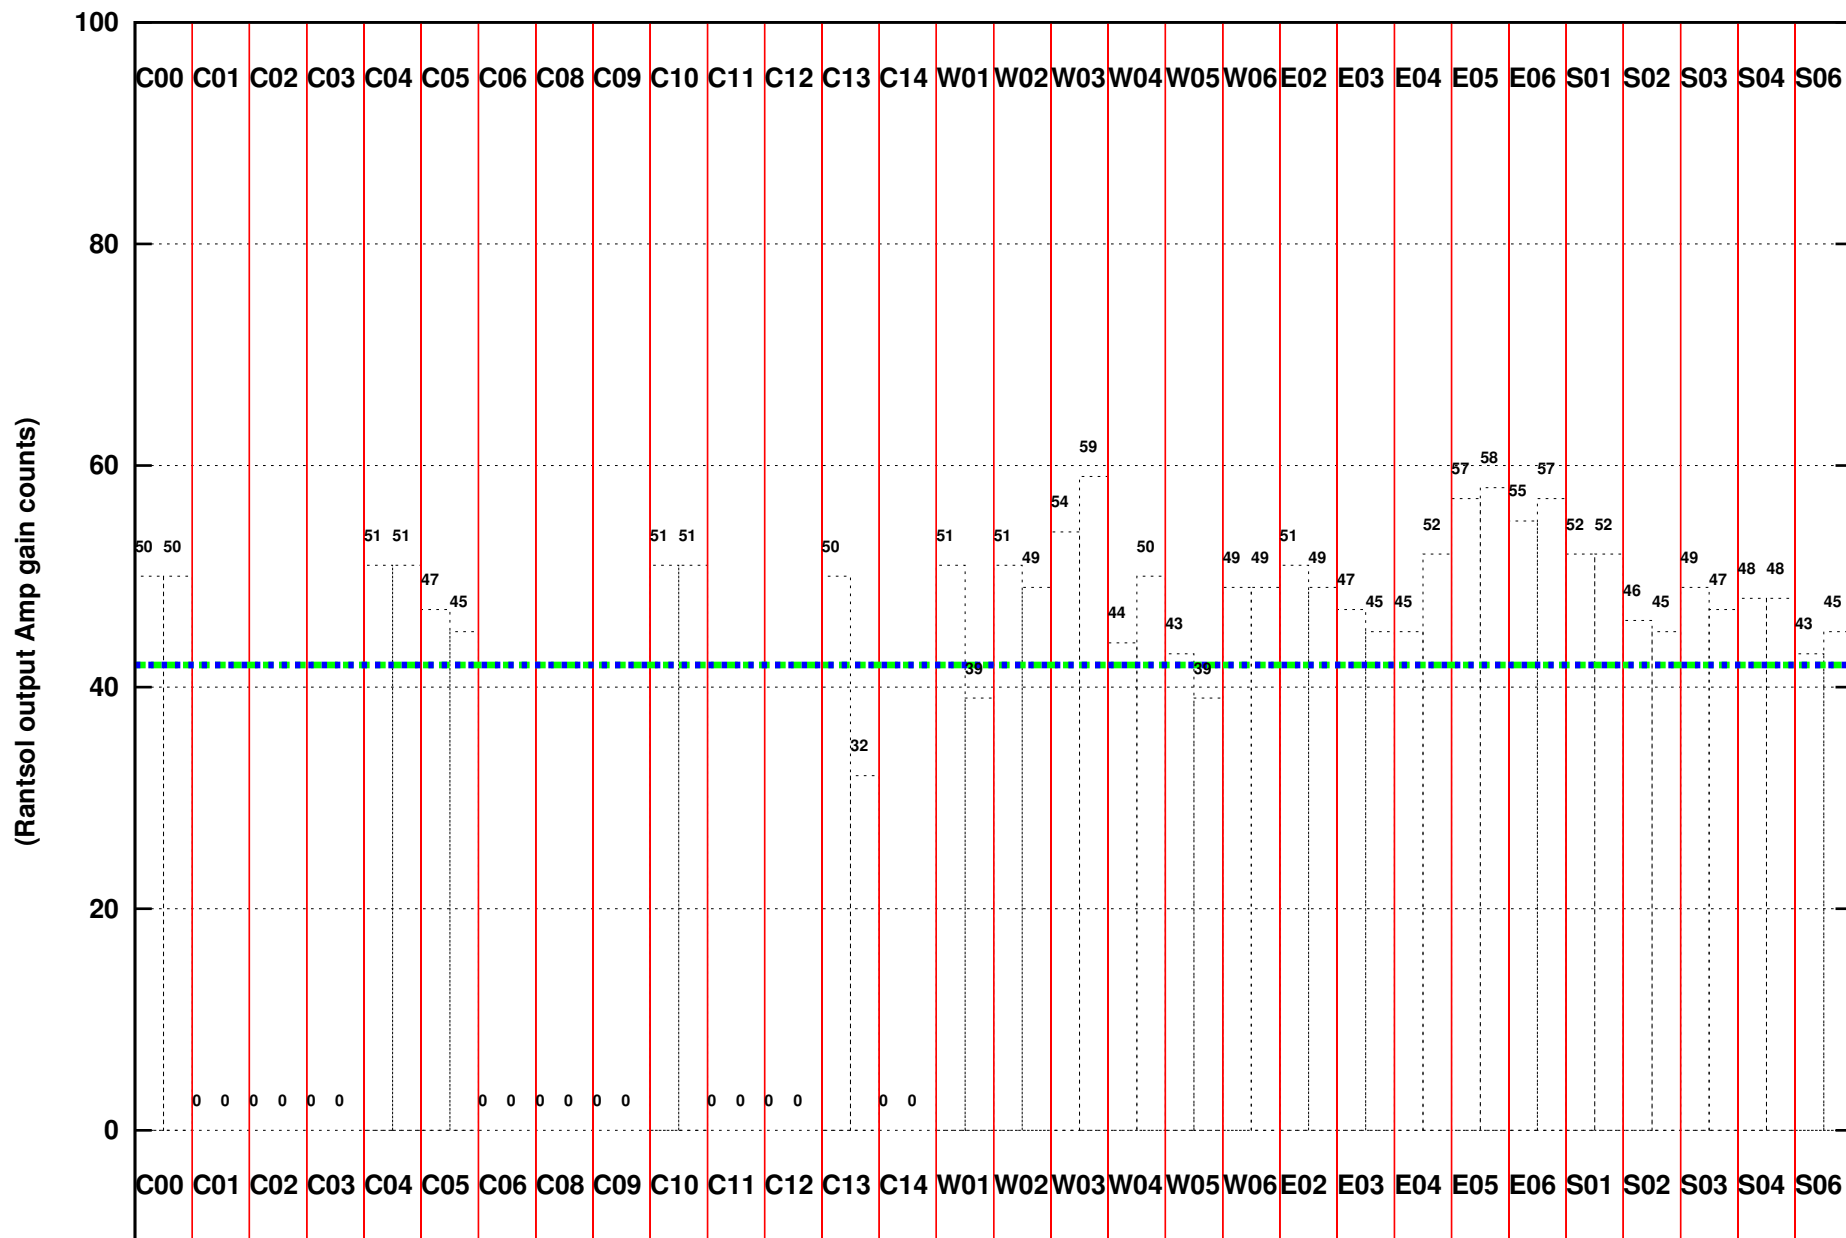

FRINGE STATUS (Rf:1460.000,1460.000 MHz., LO1:1460.000,1460.000 MHz., LO4/5:0.000,0.000 MHz.)

(File:/gwbifrddata2/27dec/41_023_27dec2021_band5_sub4_gwb.lta, scan:0, chan:512, Src:3C147, Date:27Dec2021 20:16:12)