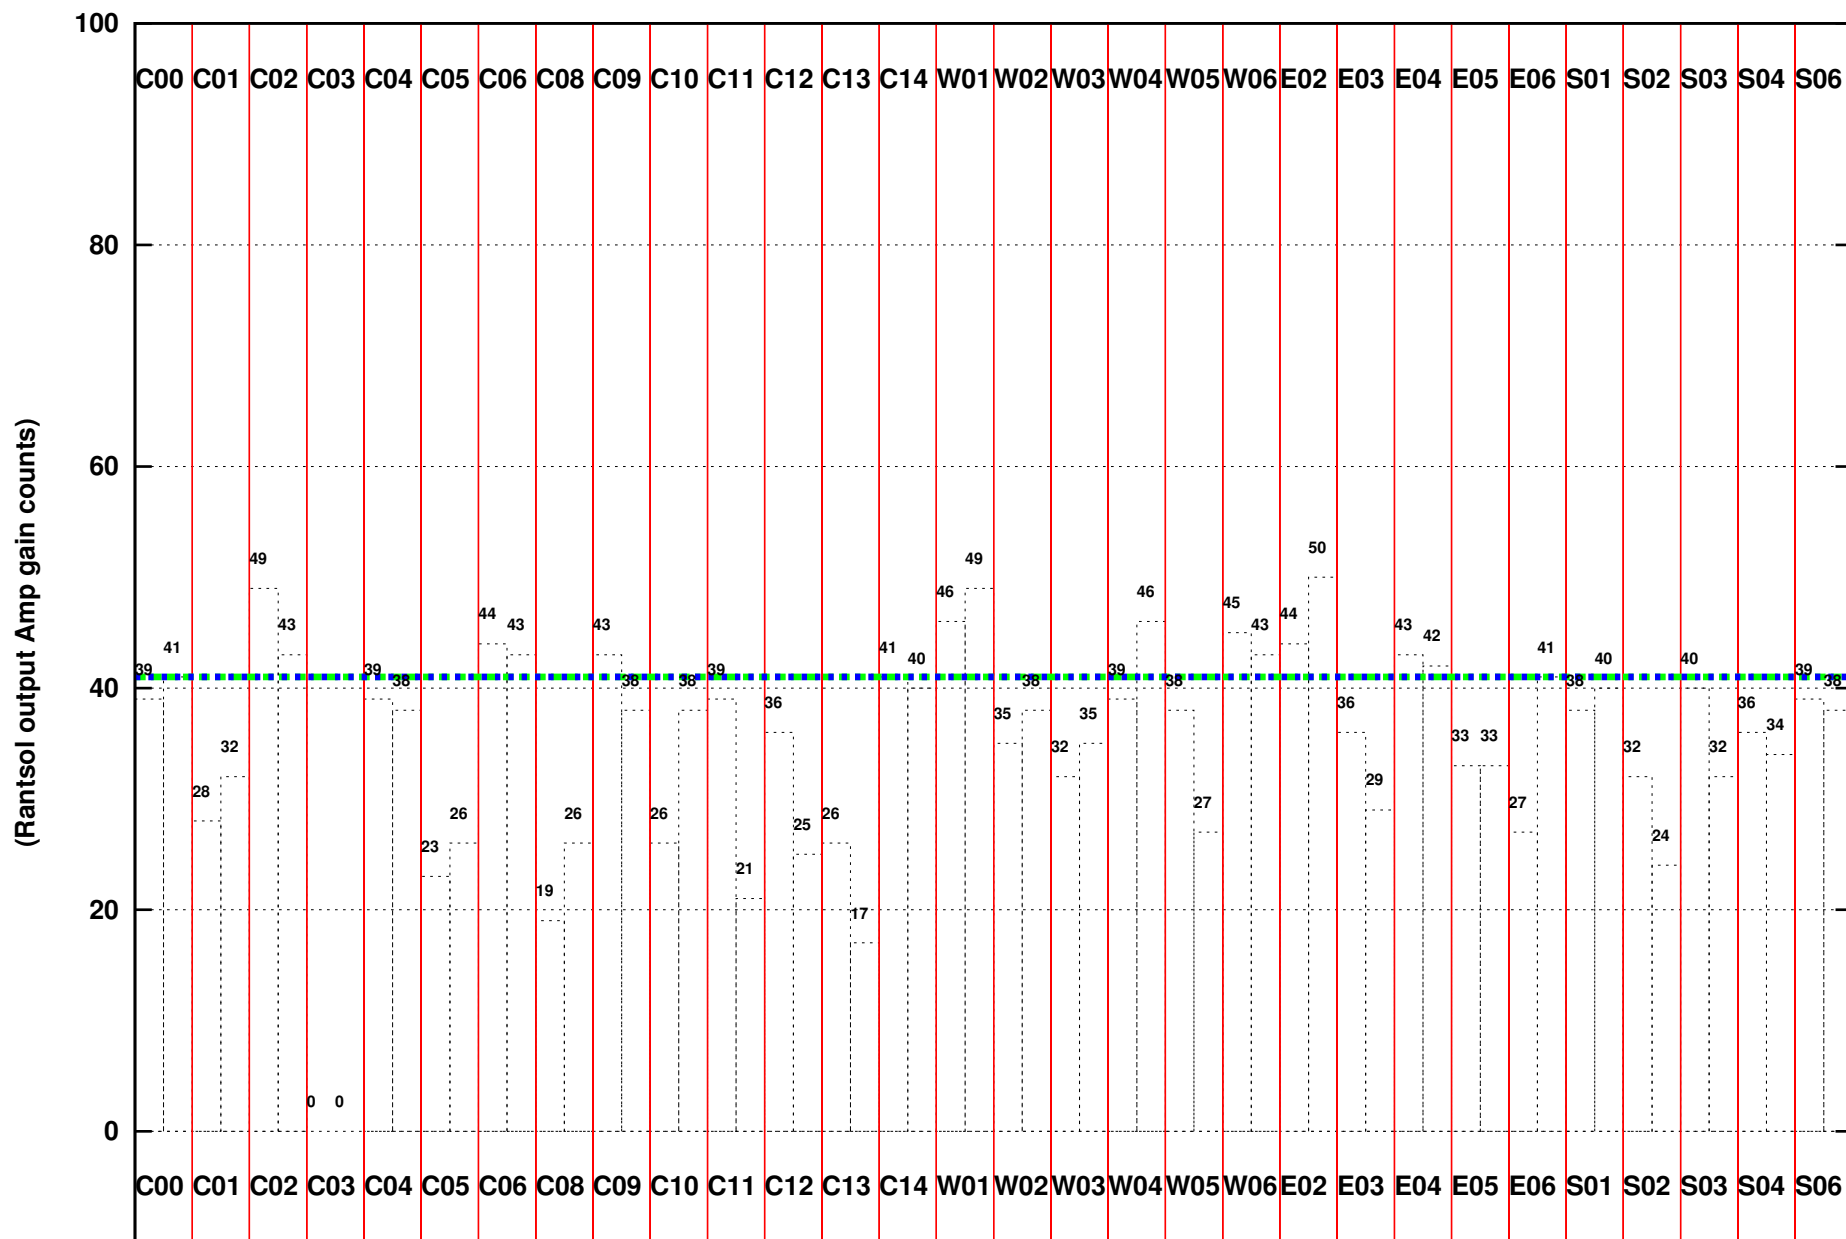

FRINGE STATUS (Rf:550.000,550.000 MHz., LO1:550.000,550.000 MHz., LO4/5:0.000,0.000 MHz.)

(File:/gwbifrddata/31dec/41_067_31dec2021_gwb.lta, scan:0, chan:2048, Src:3C48, Date:31Dec2021 18:29:15)