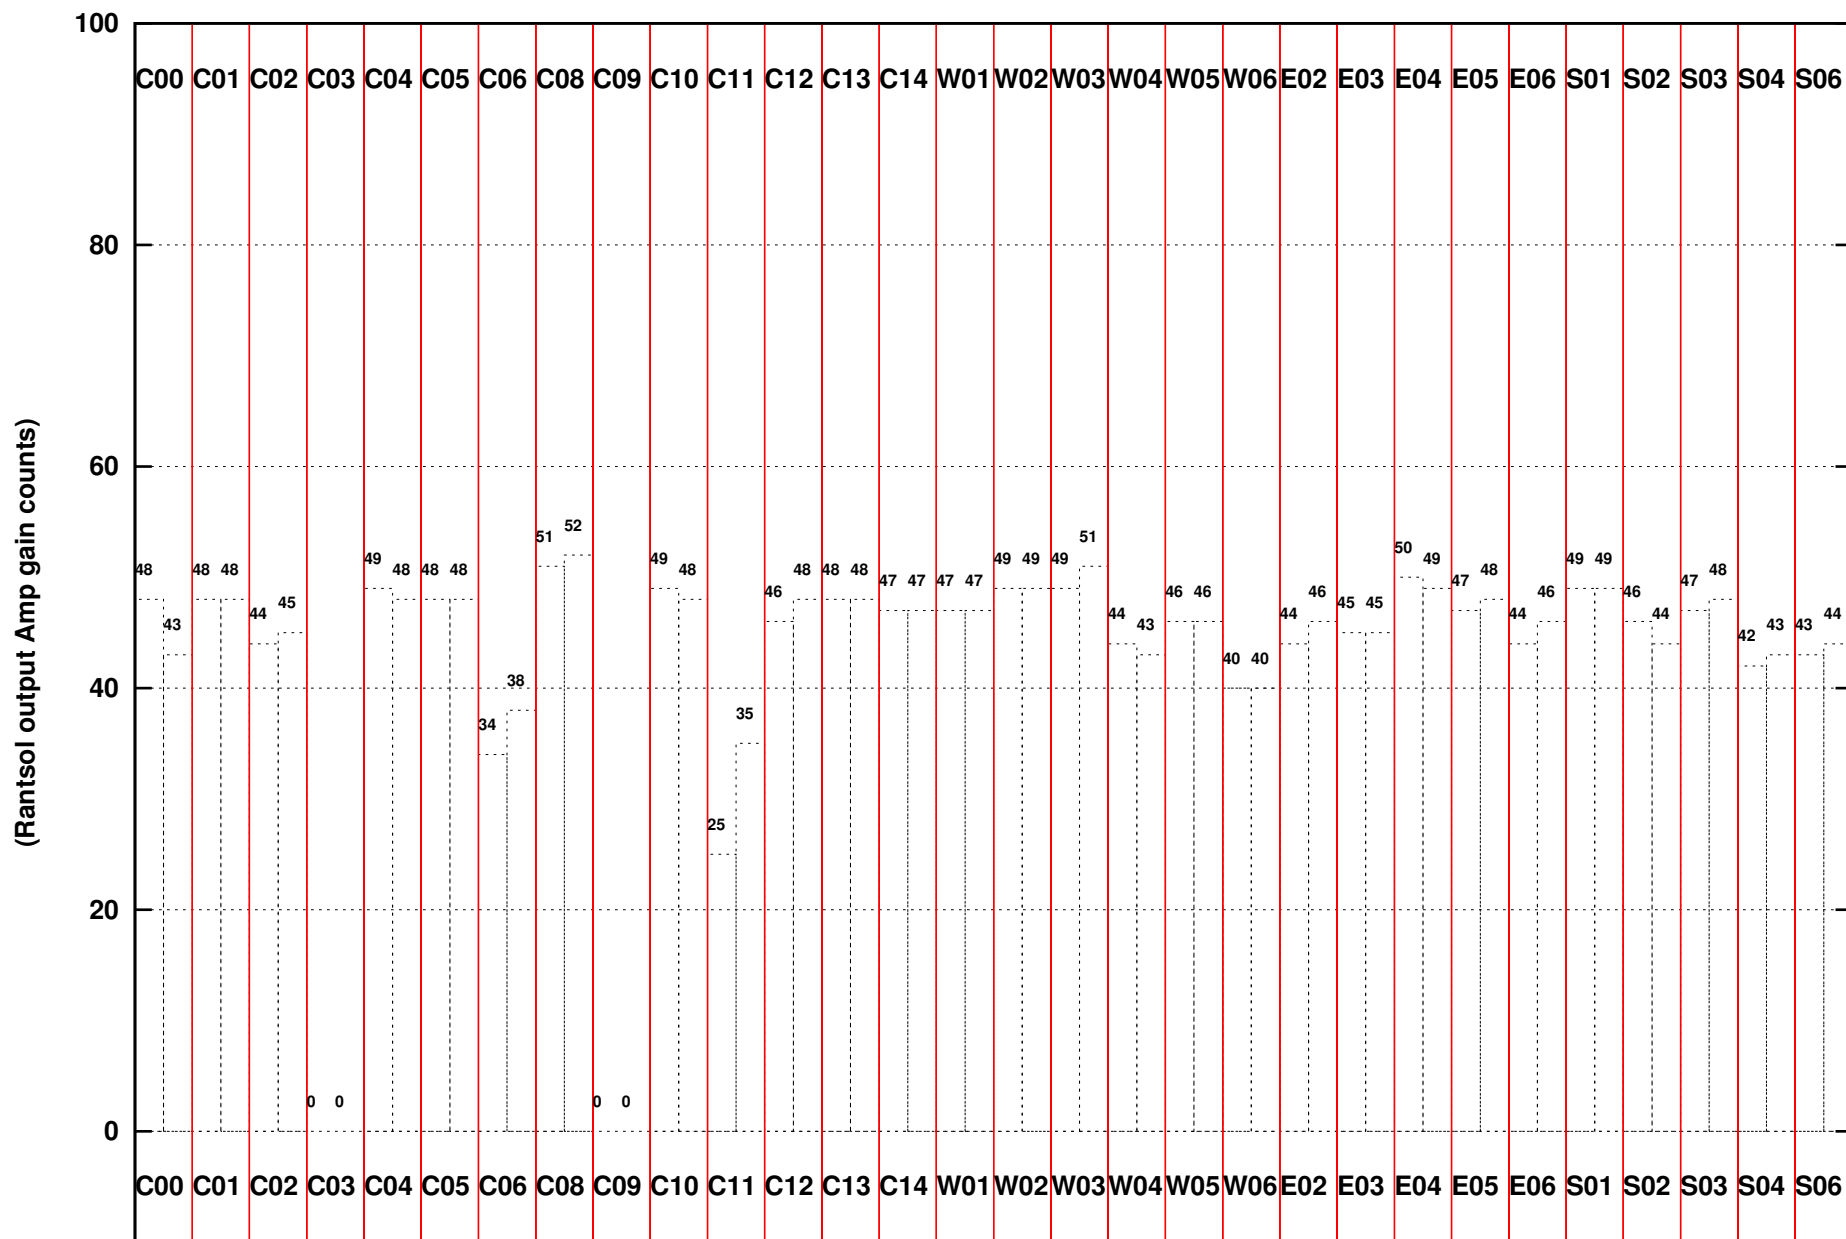

FRINGE STATUS (Rf:500.000,500.000 MHz., LO1:500.000,500.000 MHz., LO4/5:0.000,0.000 MHz.)

(File:/gwbifrddata1/03jan/ddtc210_03jan2021_gwb.lta, scan:0, chan:2048, Src:1830-360, Date:03Jan2022 12:52:02)