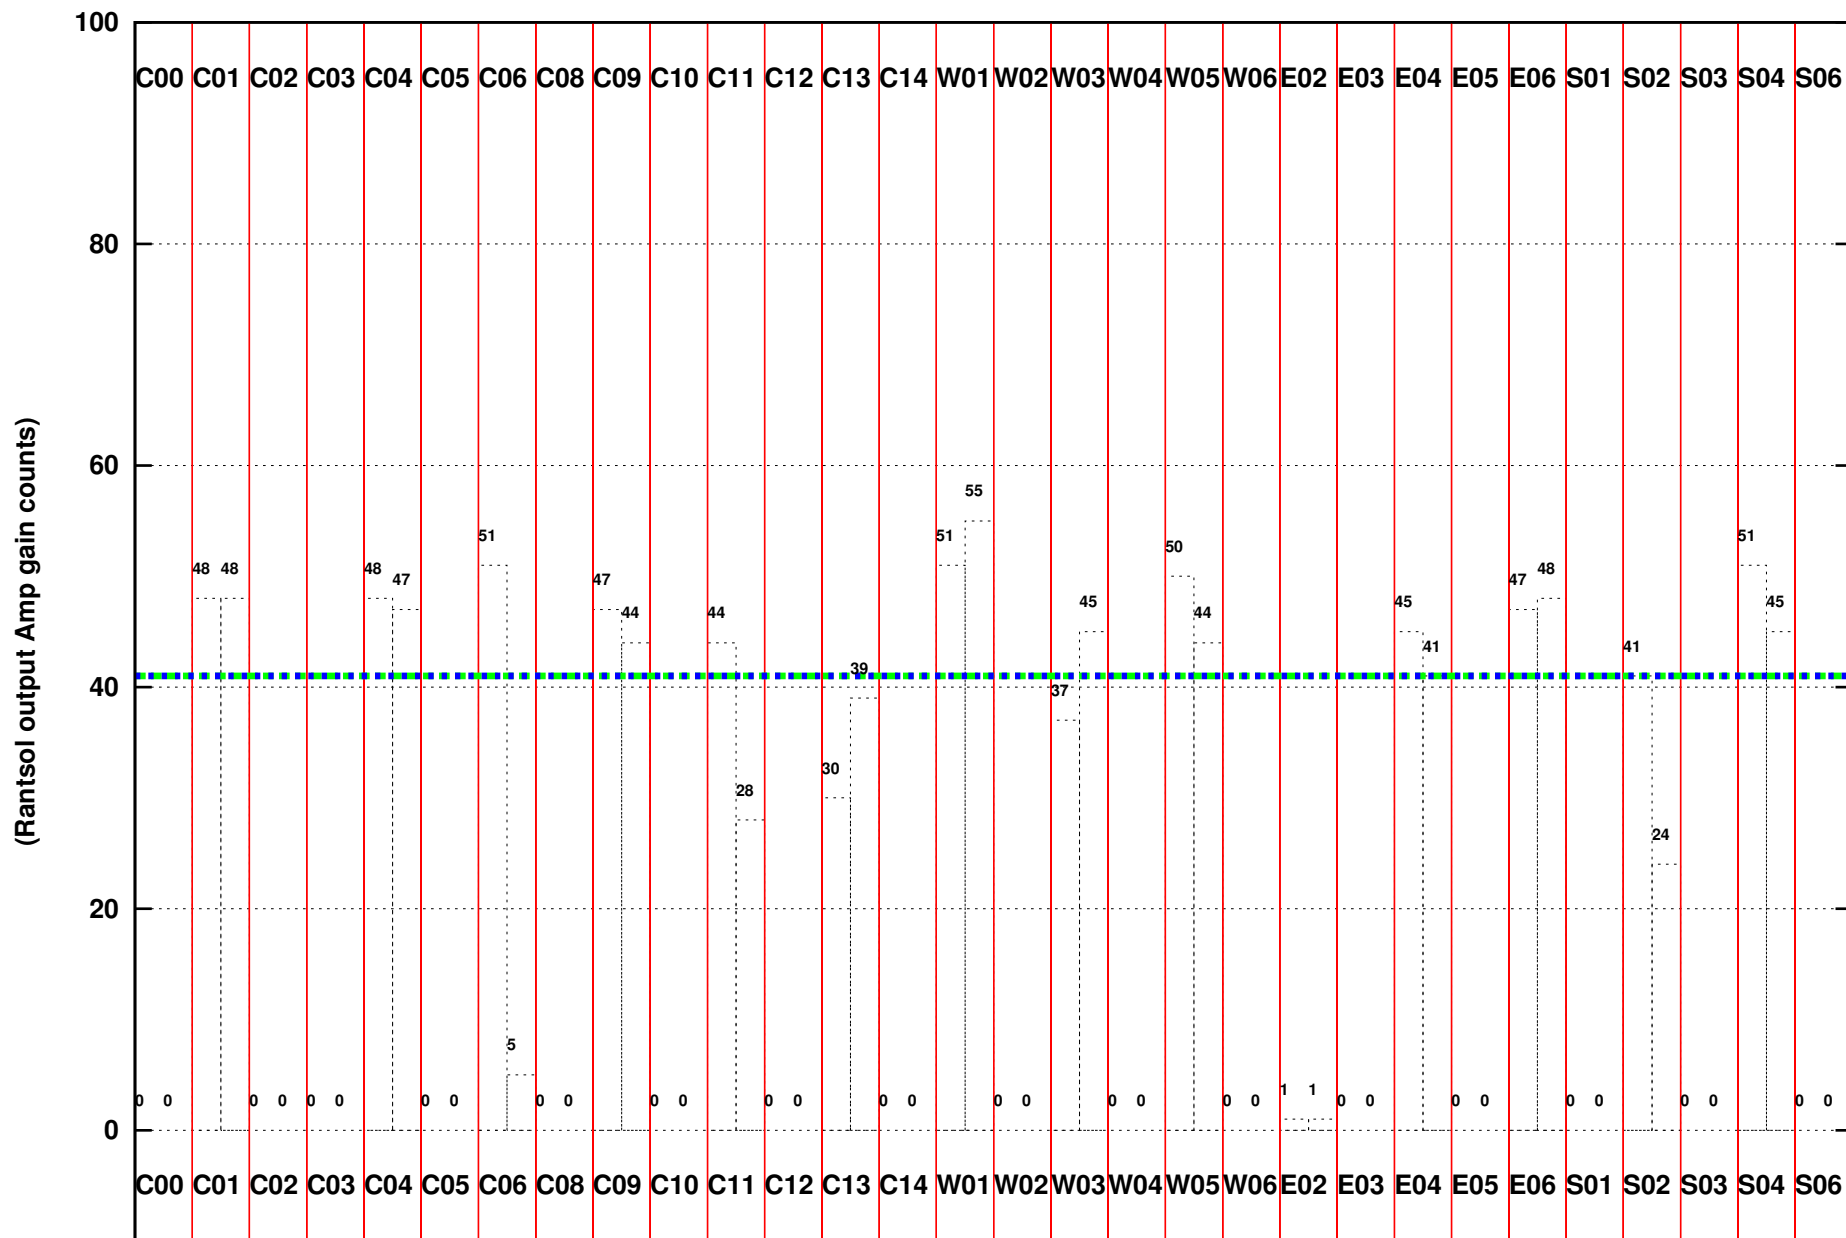

FRINGE STATUS (Rf:550.000,550.000 MHz., LO1:550.000,550.000 MHz., LO4/5:0.000,0.000 MHz.)

(File:/gwbifrdta2/07jan/41_009_band4_07jan2021_gwb.lta, scan:0, chan:1024, Src:3C286, Date:07Jan2022 08:01:43)