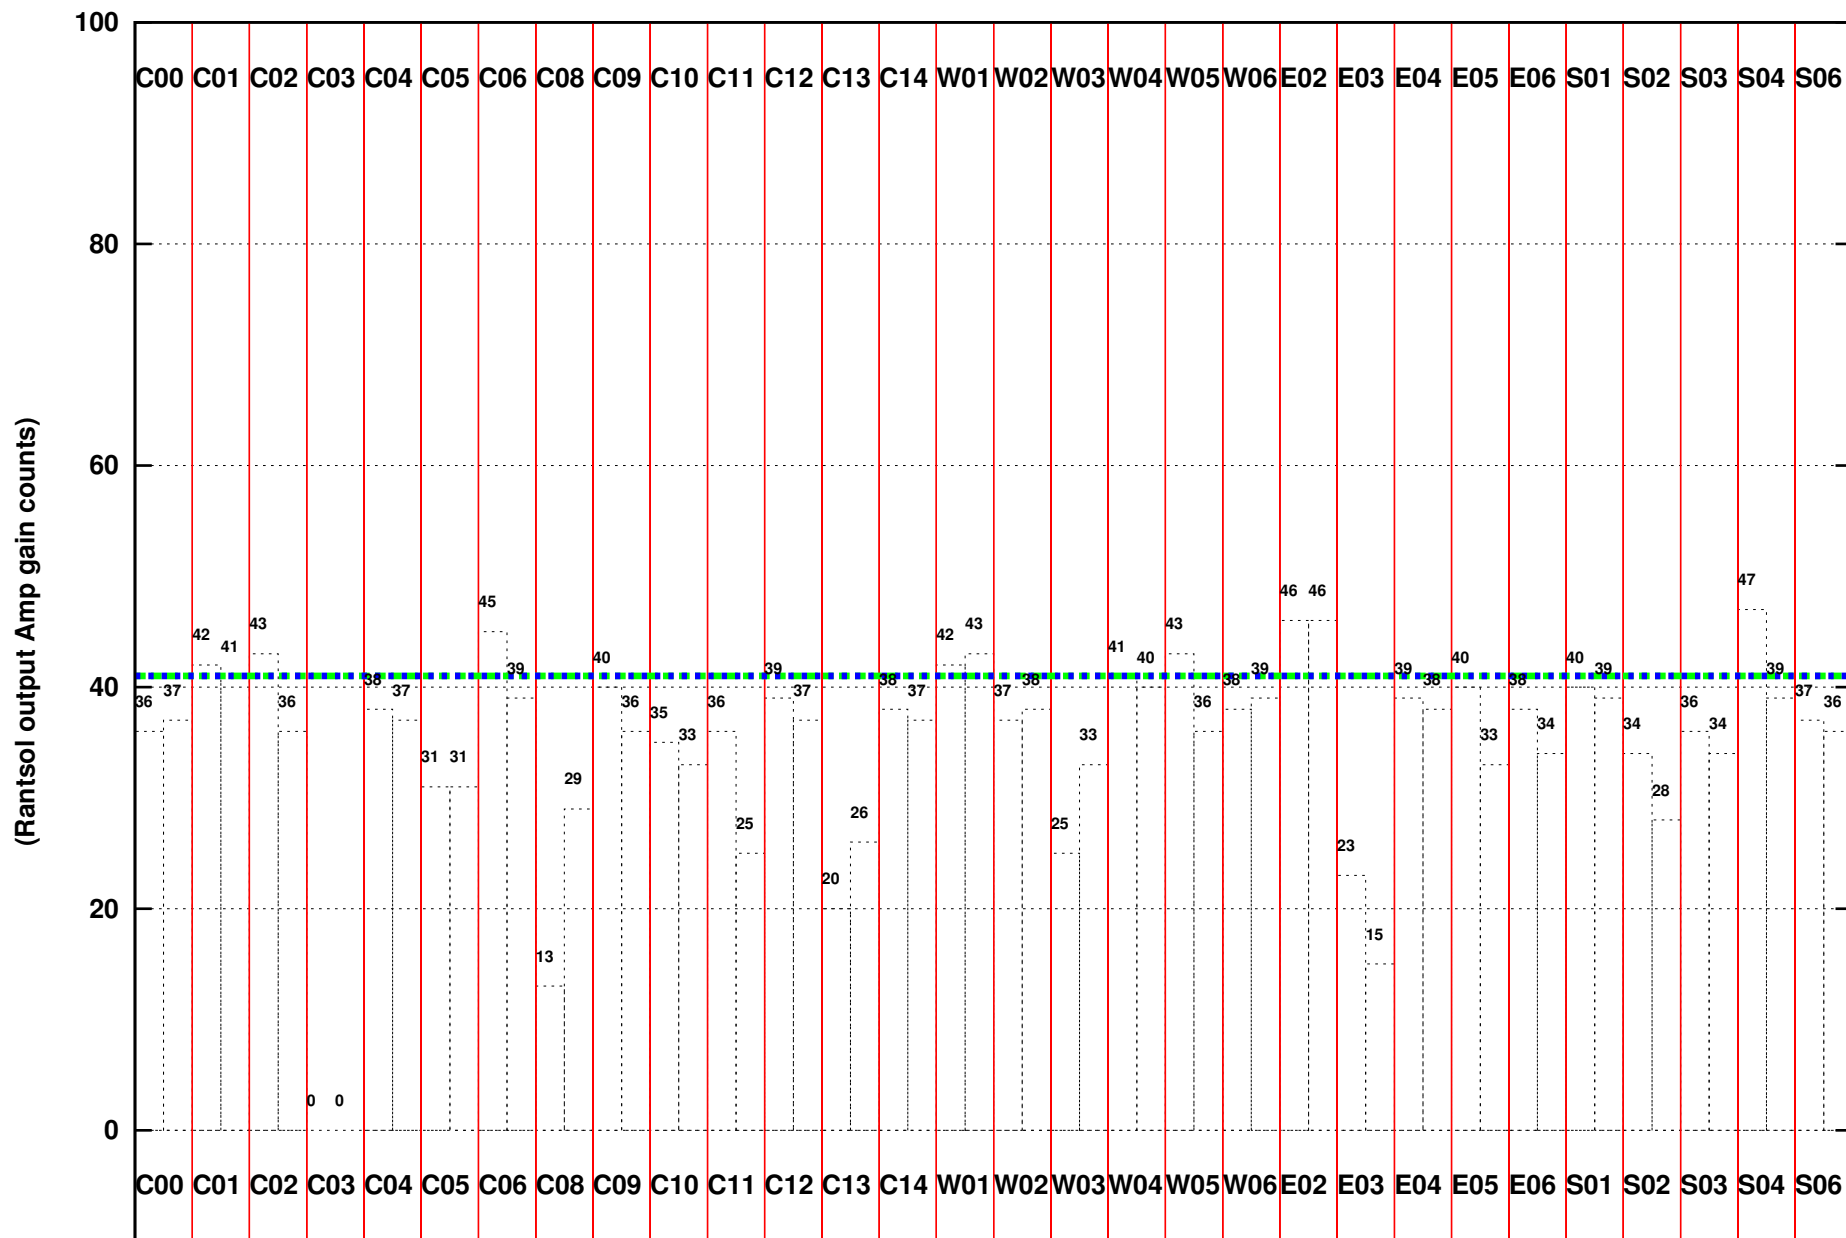

FRINGE STATUS (Rf:550.000,550.000 MHz., LO1:550.000,550.000 MHz., LO4/5:0.000,0.000 MHz.)

( File:/gwbifrddata1/07jan/41\_067\_07jan2022\_gwb.lta, scan:0, chan:2048, Src:3C48, Date:07Jan2022 18:12:26)