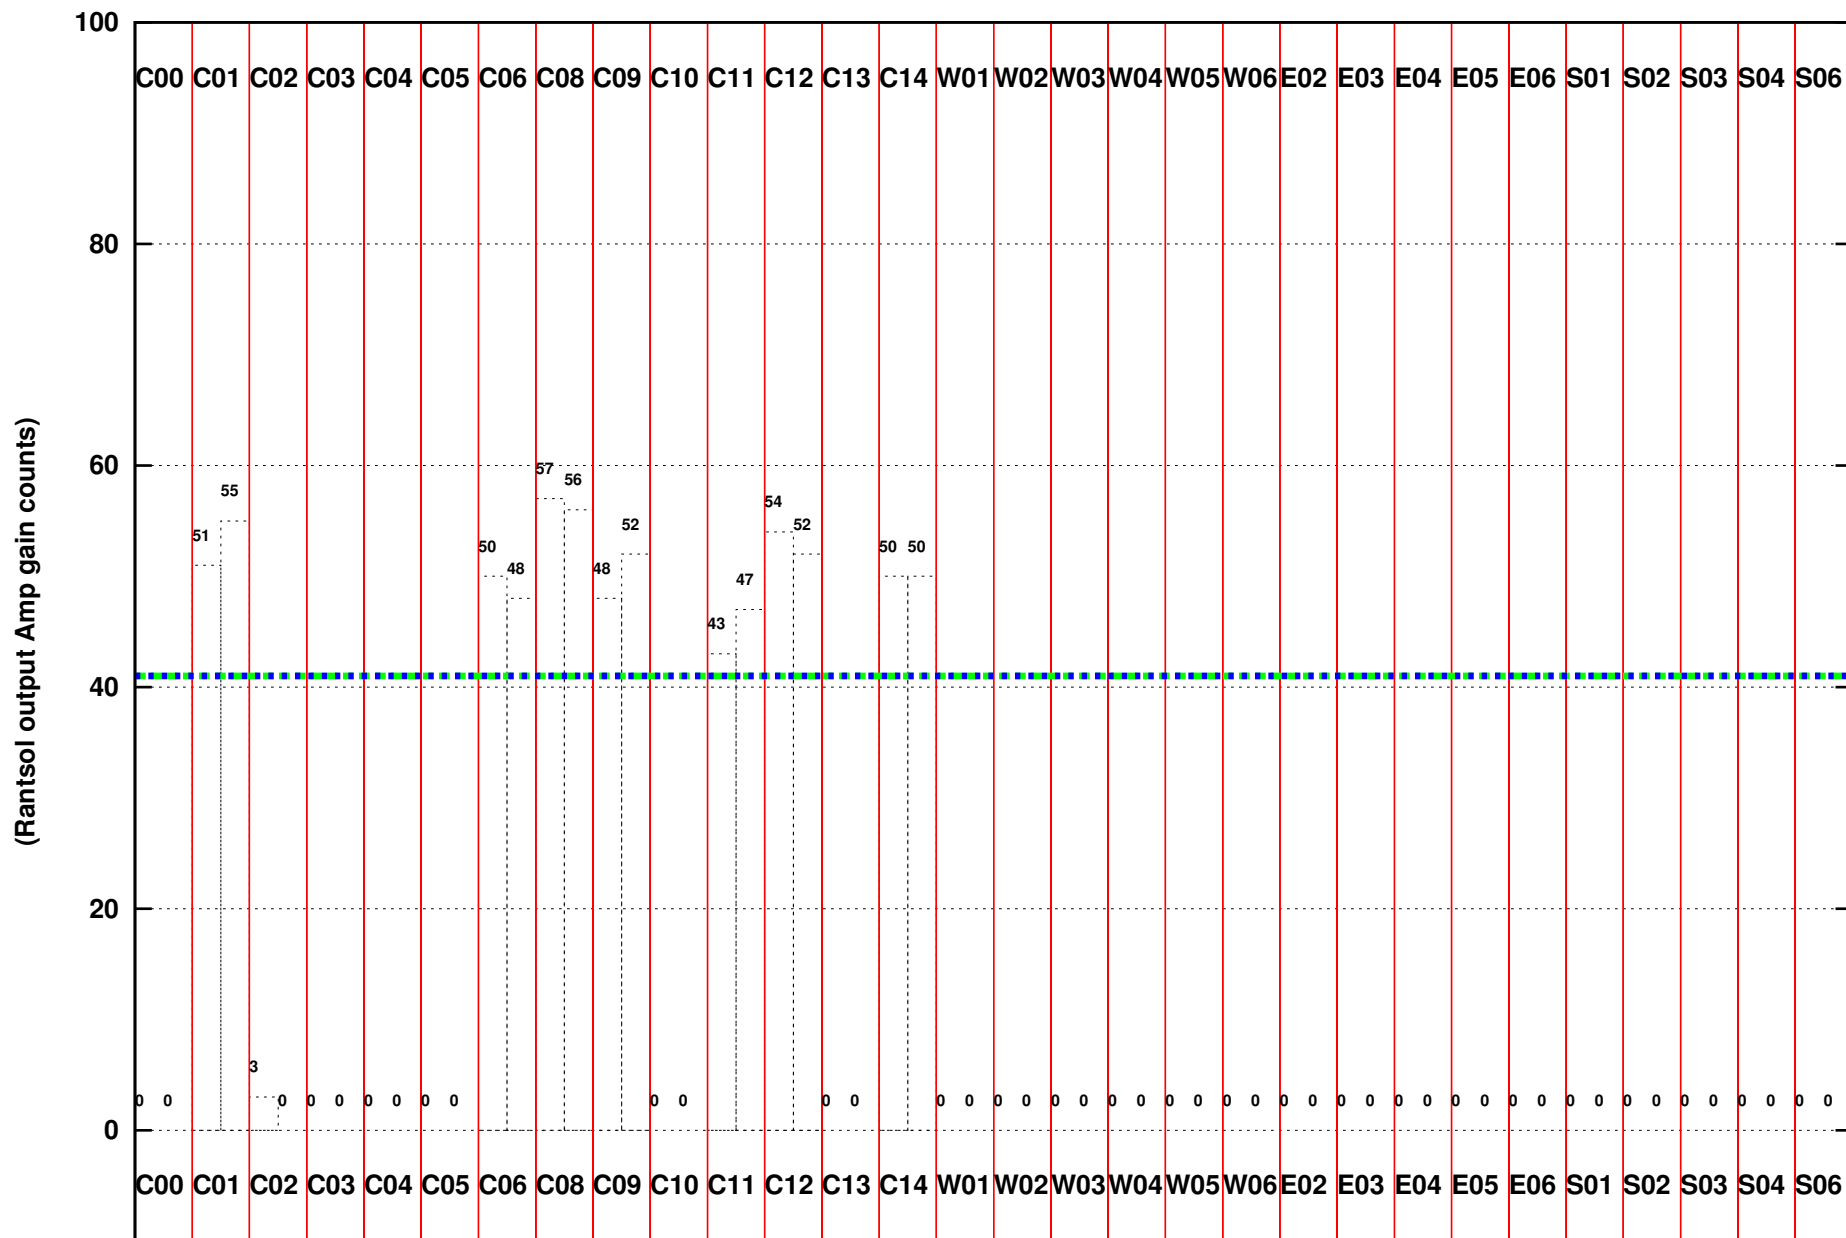

FRINGE STATUS (Rf:500.000,500.000 MHz., LO1:500.000,500.000 MHz., LO4/5:0.000,0.000 MHz.)

( File:/gwbifrddata1/08jan/41\_023\_08jan2022\_gwb\_b3.lta, scan:0, chan:512, Src:3C147, Date:08Jan2022 19:19:46)