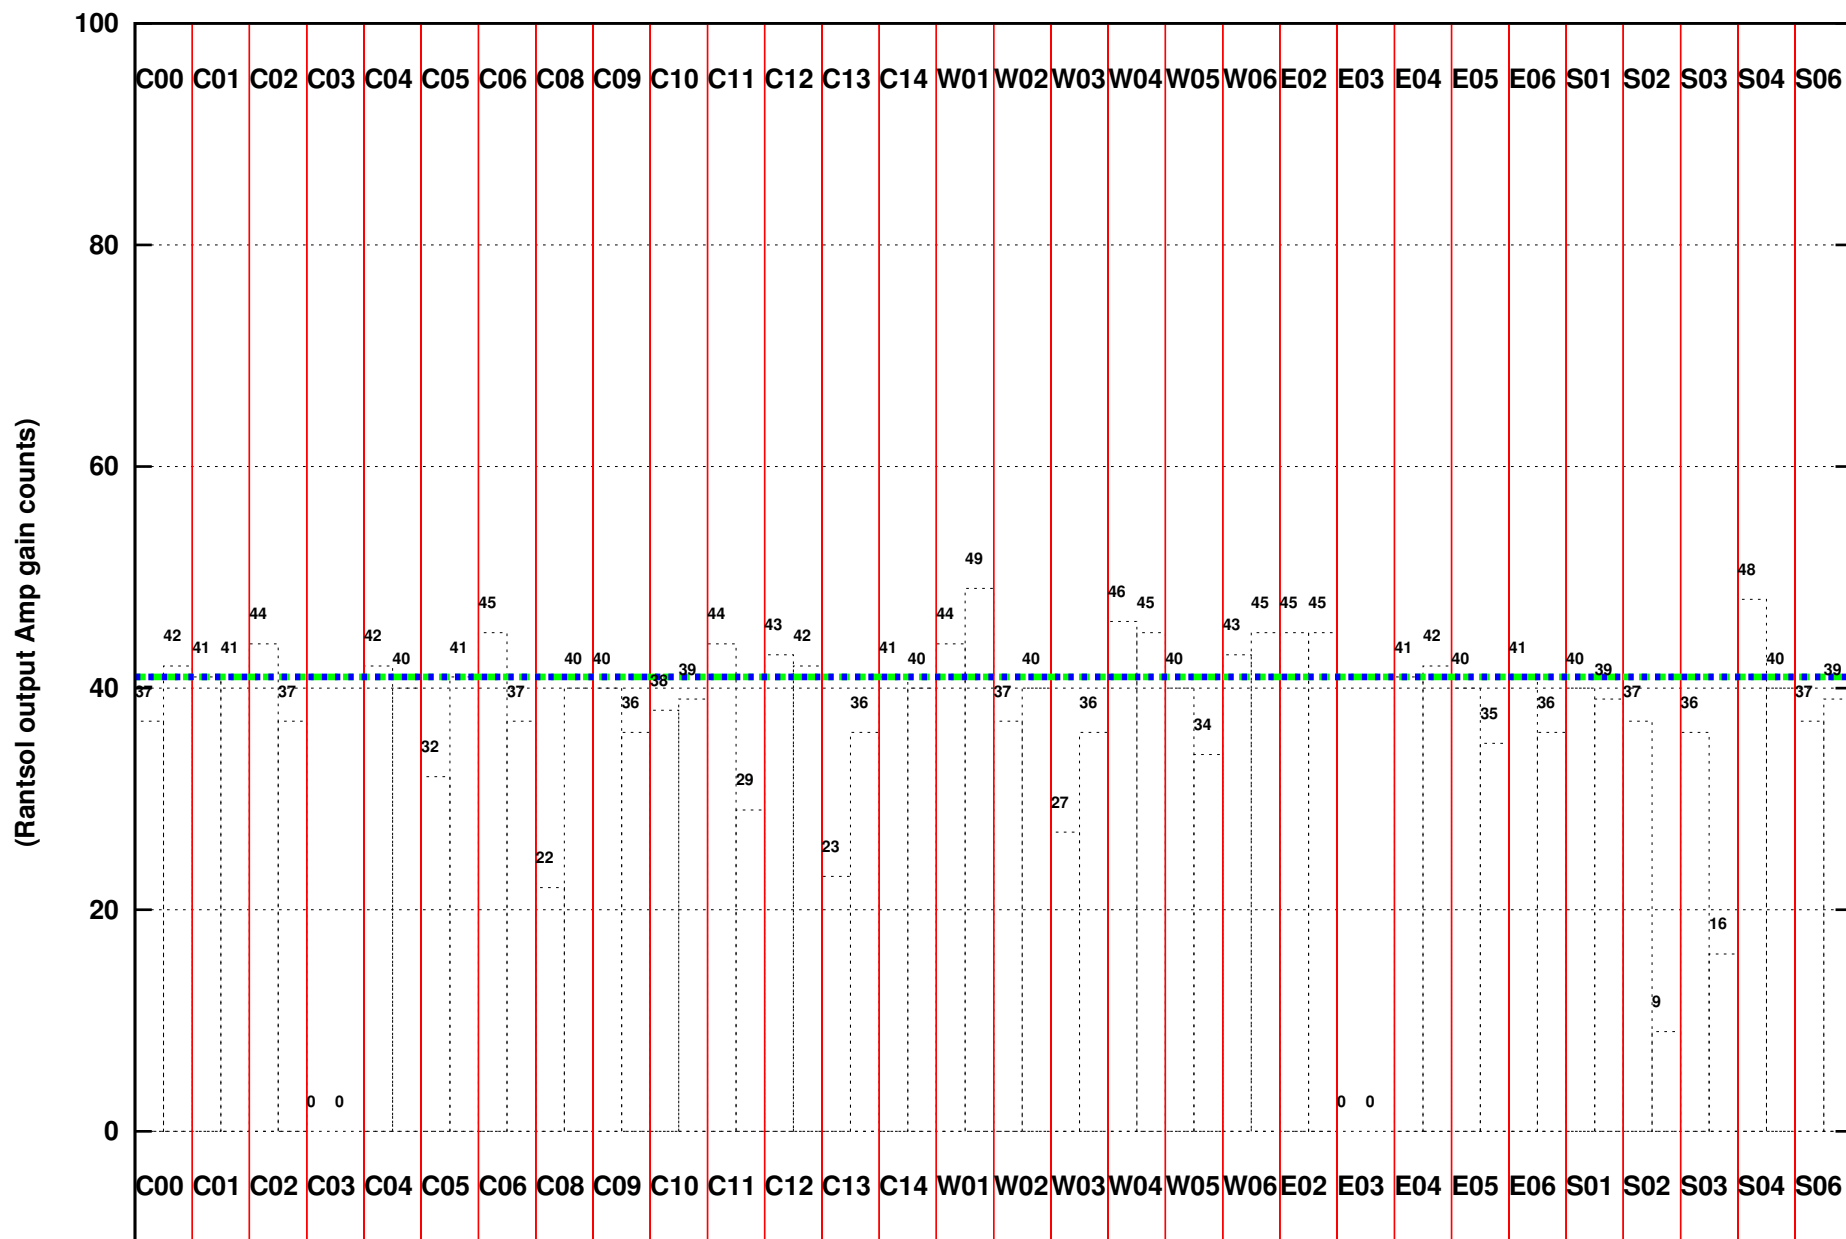

FRINGE STATUS (Rf:550.000,550.000 MHz., LO1:550.000,550.000 MHz., LO4/5:0.000,0.000 MHz.)

( File:/gwbifrddata/10jan/41\_094\_10jan2022\_gwb.lta, scan:0, chan:4096, Src:3C147, Date:10Jan2022 22:09:08)