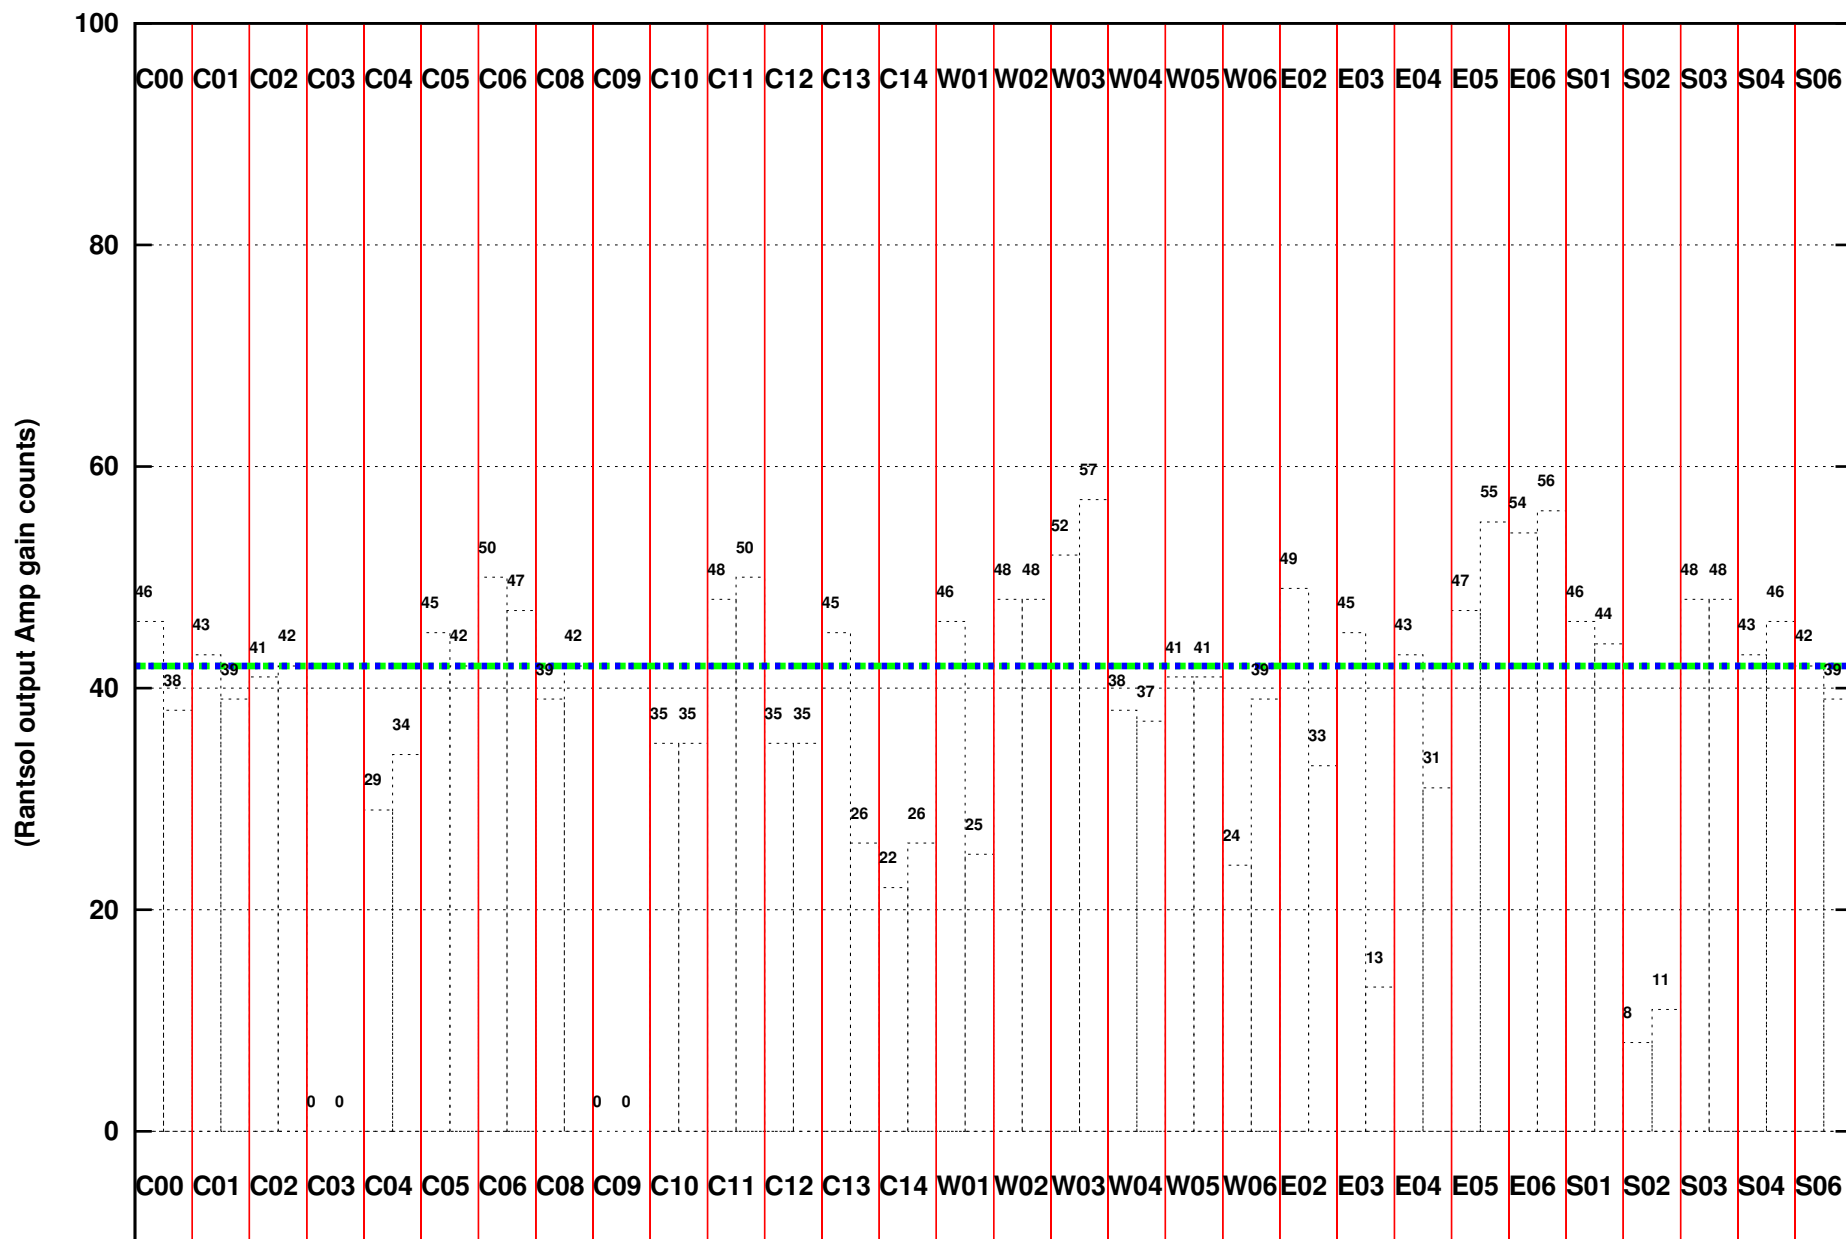

FRINGE STATUS (Rf:1460.000,1460.000 MHz., LO1:1460.000,1460.000 MHz., LO4/5:0.000,0.000 MHz.)

(File:/gwbifrddata1/15jan/41_074_15jan2022_band5_gwb.lta, scan:0, chan:1024, Src:3C48, Date:15Jan2022 13:18:47)