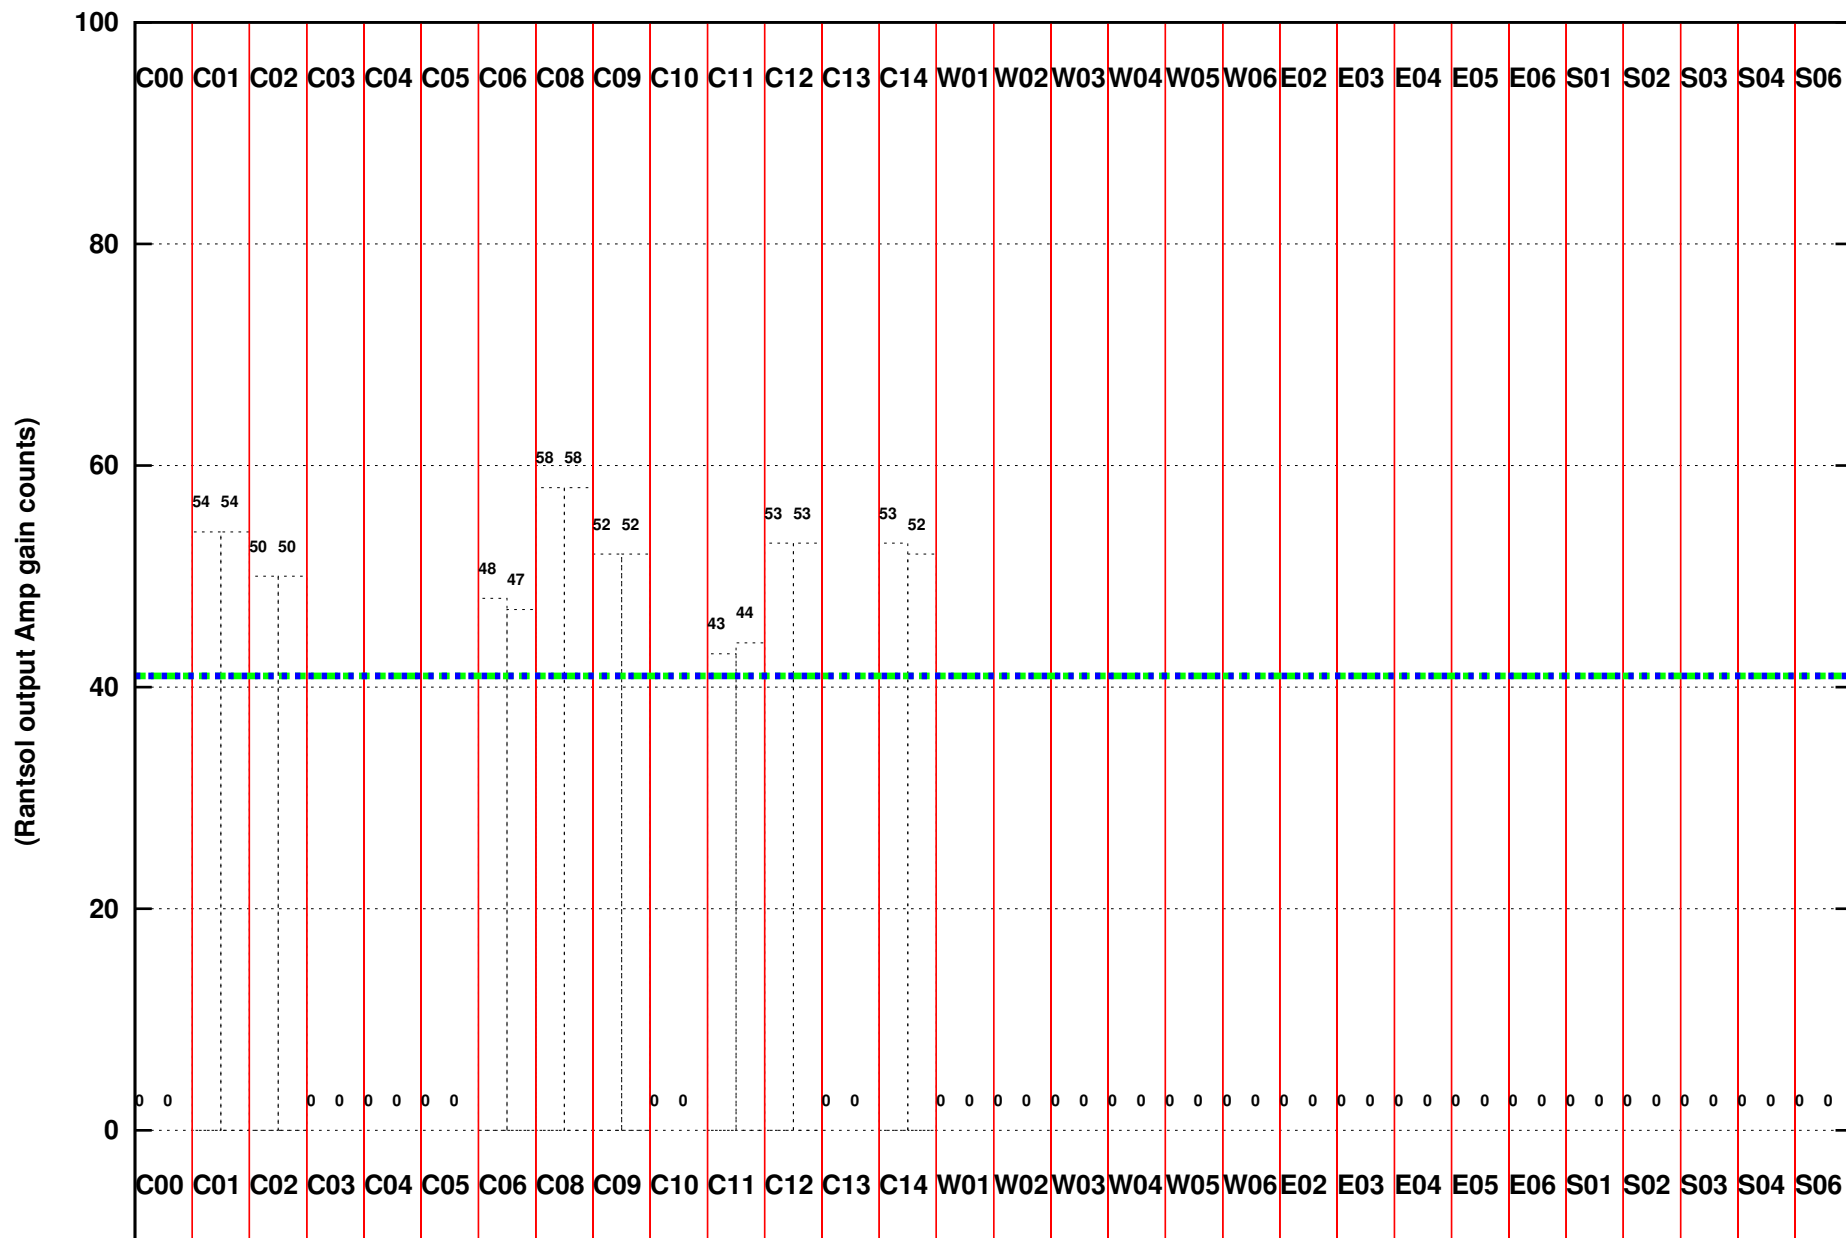

FRINGE STATUS (Rf:500.000,500.000 MHz., LO1:500.000,500.000 MHz., LO4/5:0.000,0.000 MHz.)

( File:/gwbifrddata2/17jan/41\_023\_17jan2022\_band3\_gwb.lta, scan:0, chan:512, Src:3C147, Date:17Jan2022 19:28:53)