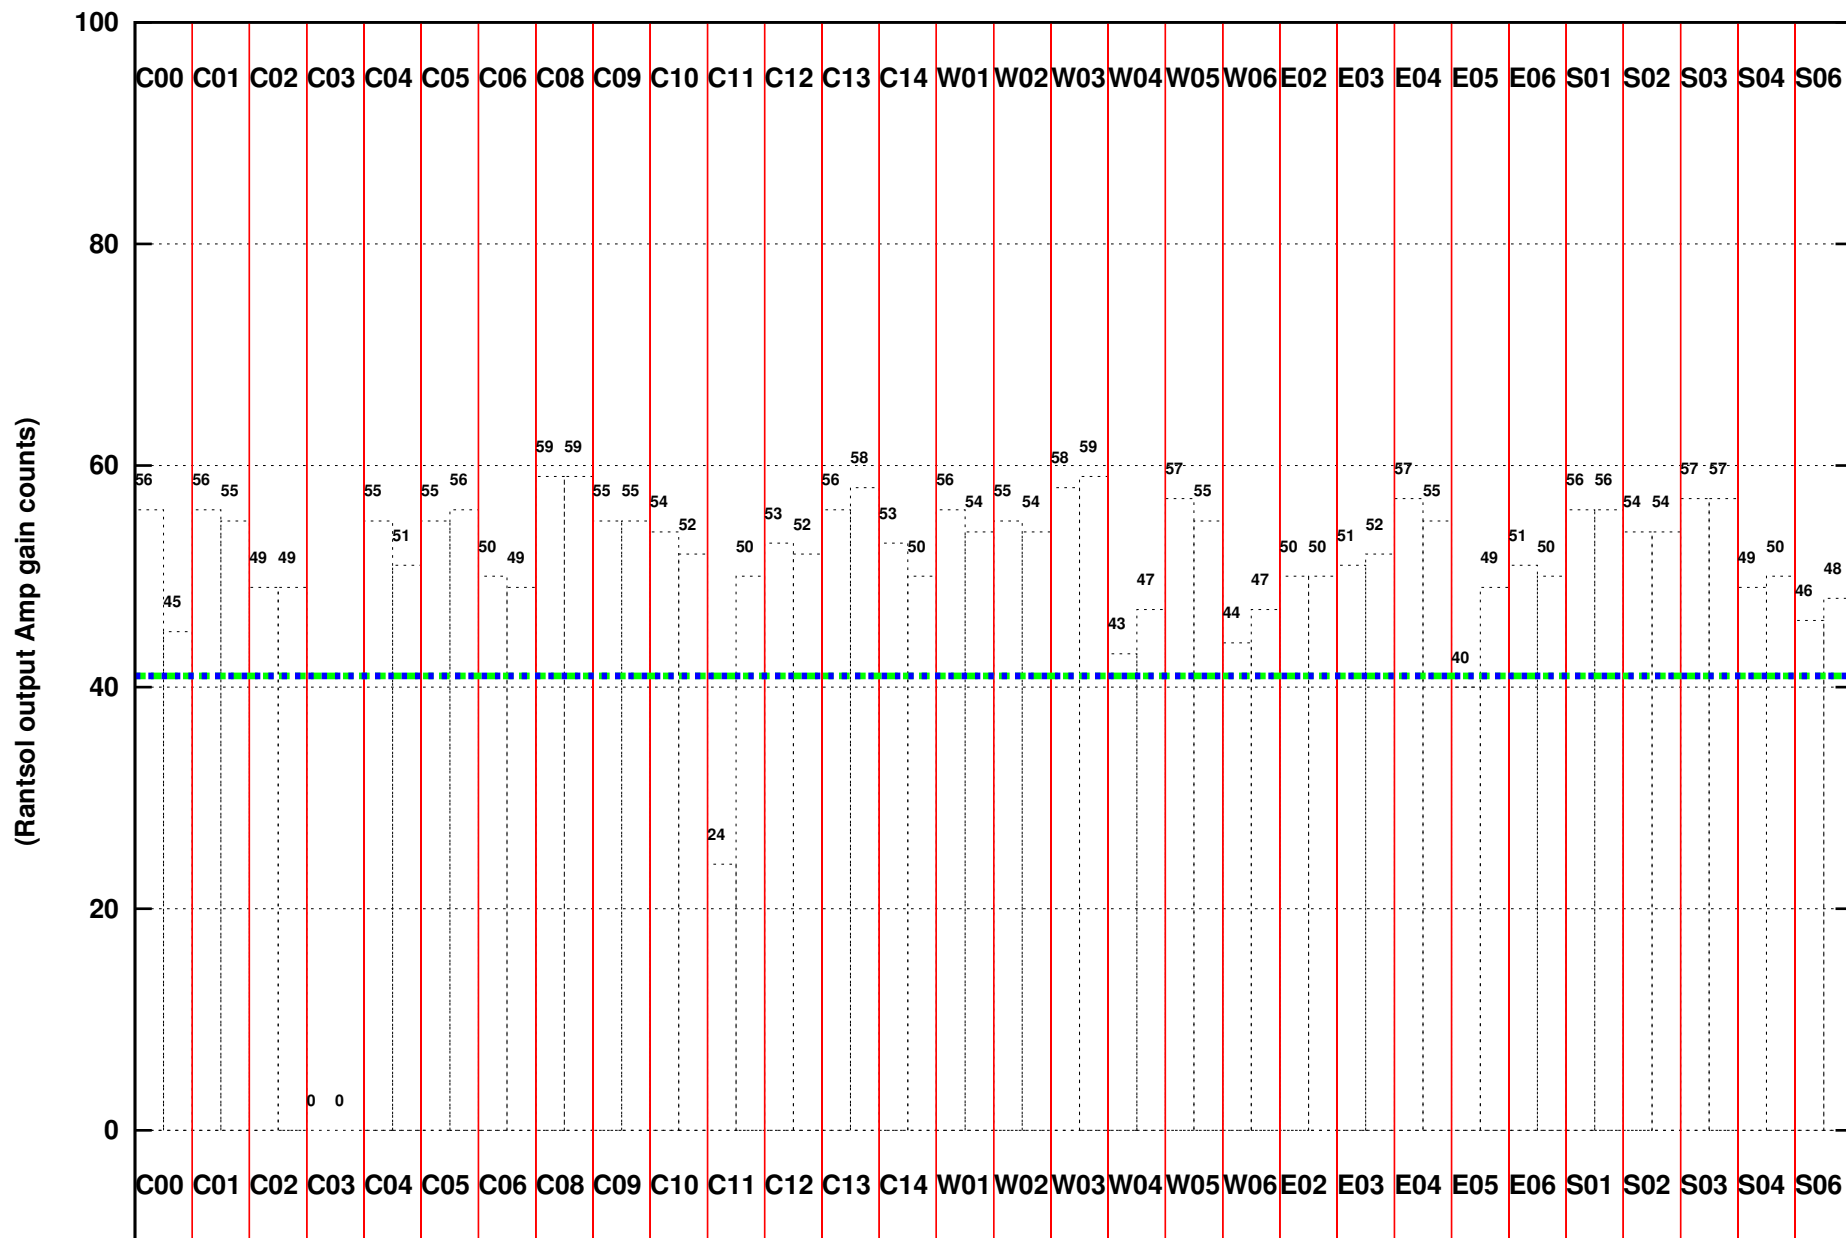

FRINGE STATUS (Rf:500.000,500.000 MHz., LO1:500.000,500.000 MHz., LO4/5:0.000,0.000 MHz.)

( File:/gwbifrddata1/18jan/41\_062\_18jan2022\_gwb.lta, scan:0, chan:1024, Src:3C286, Date:18Jan2022 09:12:21)