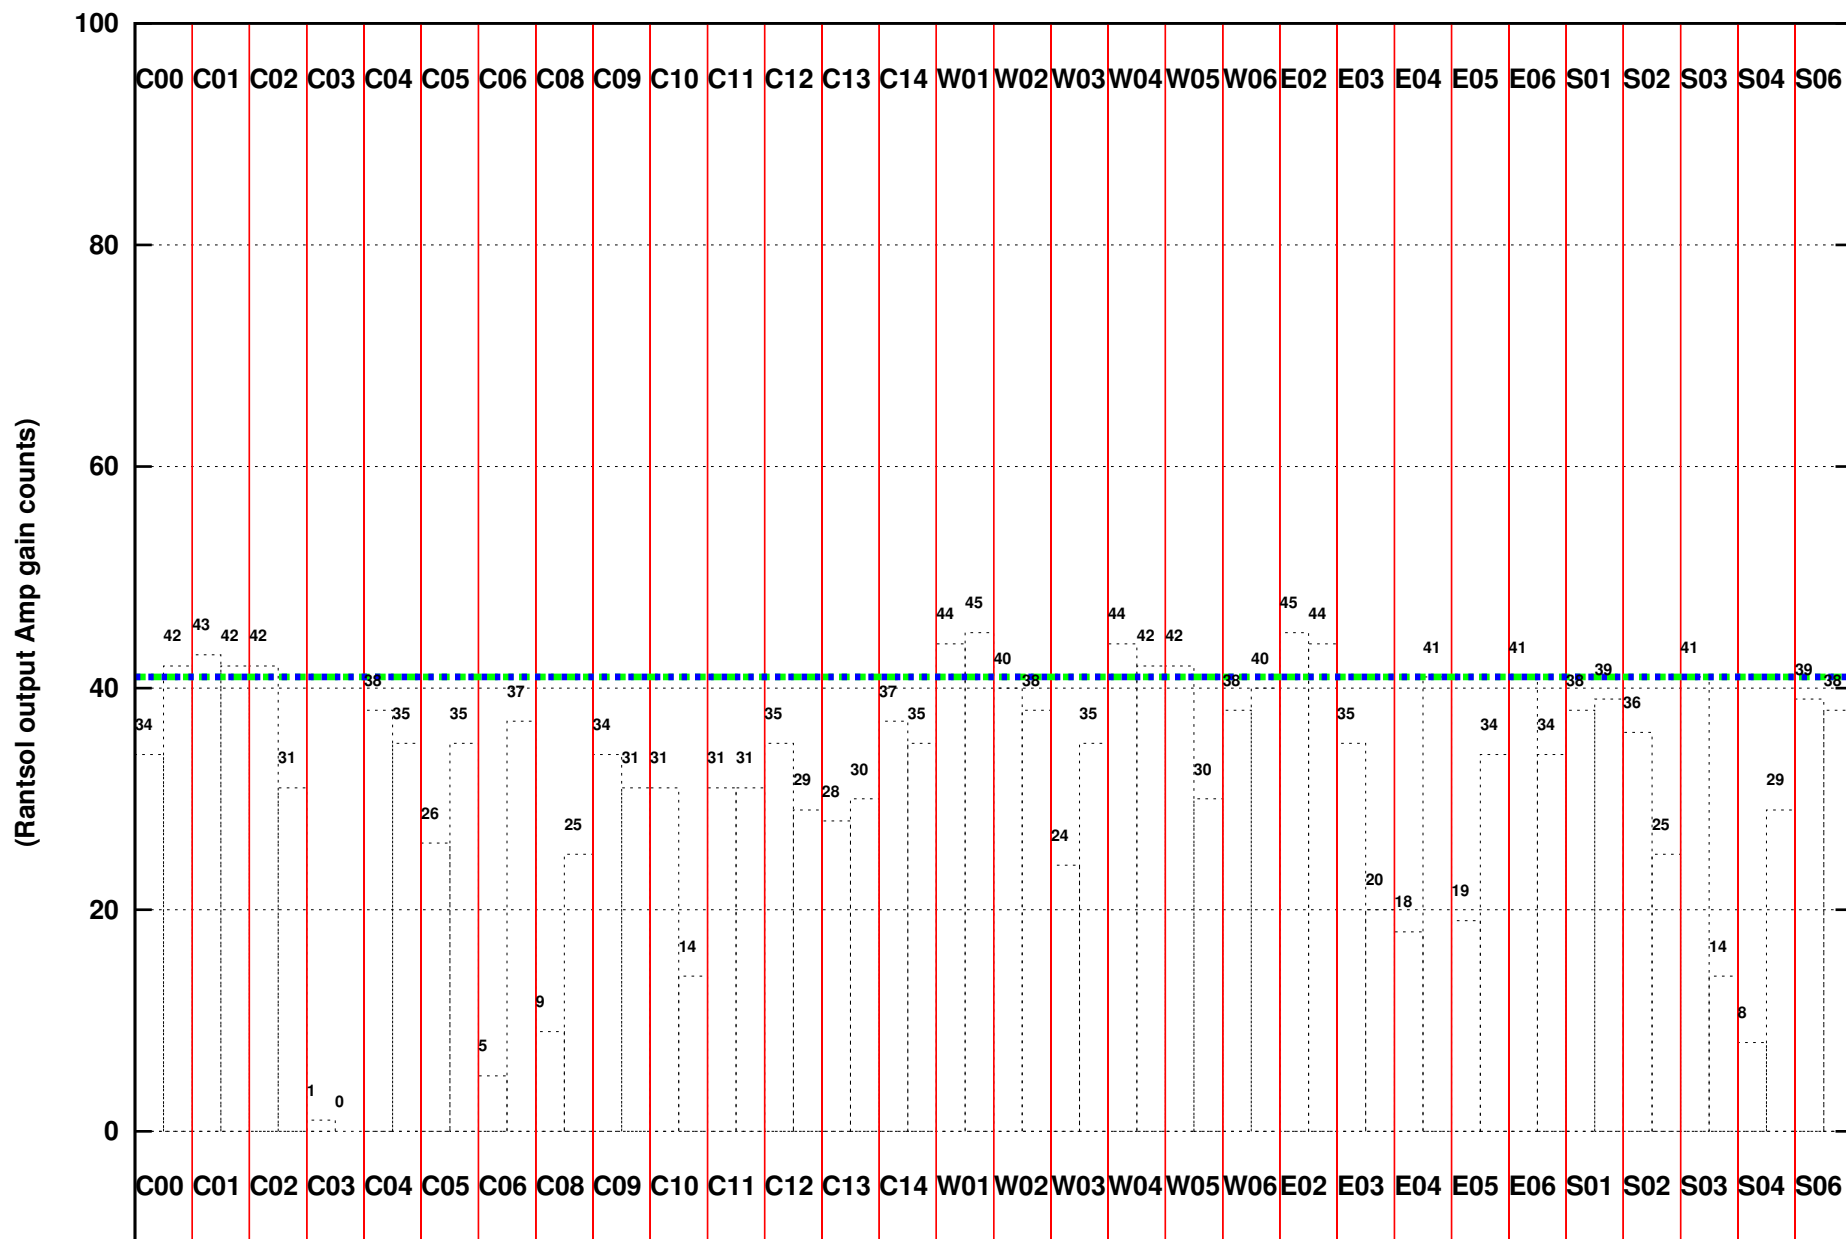

FRINGE STATUS (Rf:550.000,550.000 MHz., LO1:550.000,550.000 MHz., LO4/5:0.000,0.000 MHz.)

(File:/gwbifrddata/23jan/41_058_23jan2022_gwb_10sec.lta, scan:0, chan:8192, Src:3C147, Date:23Jan2022 22:14:47)