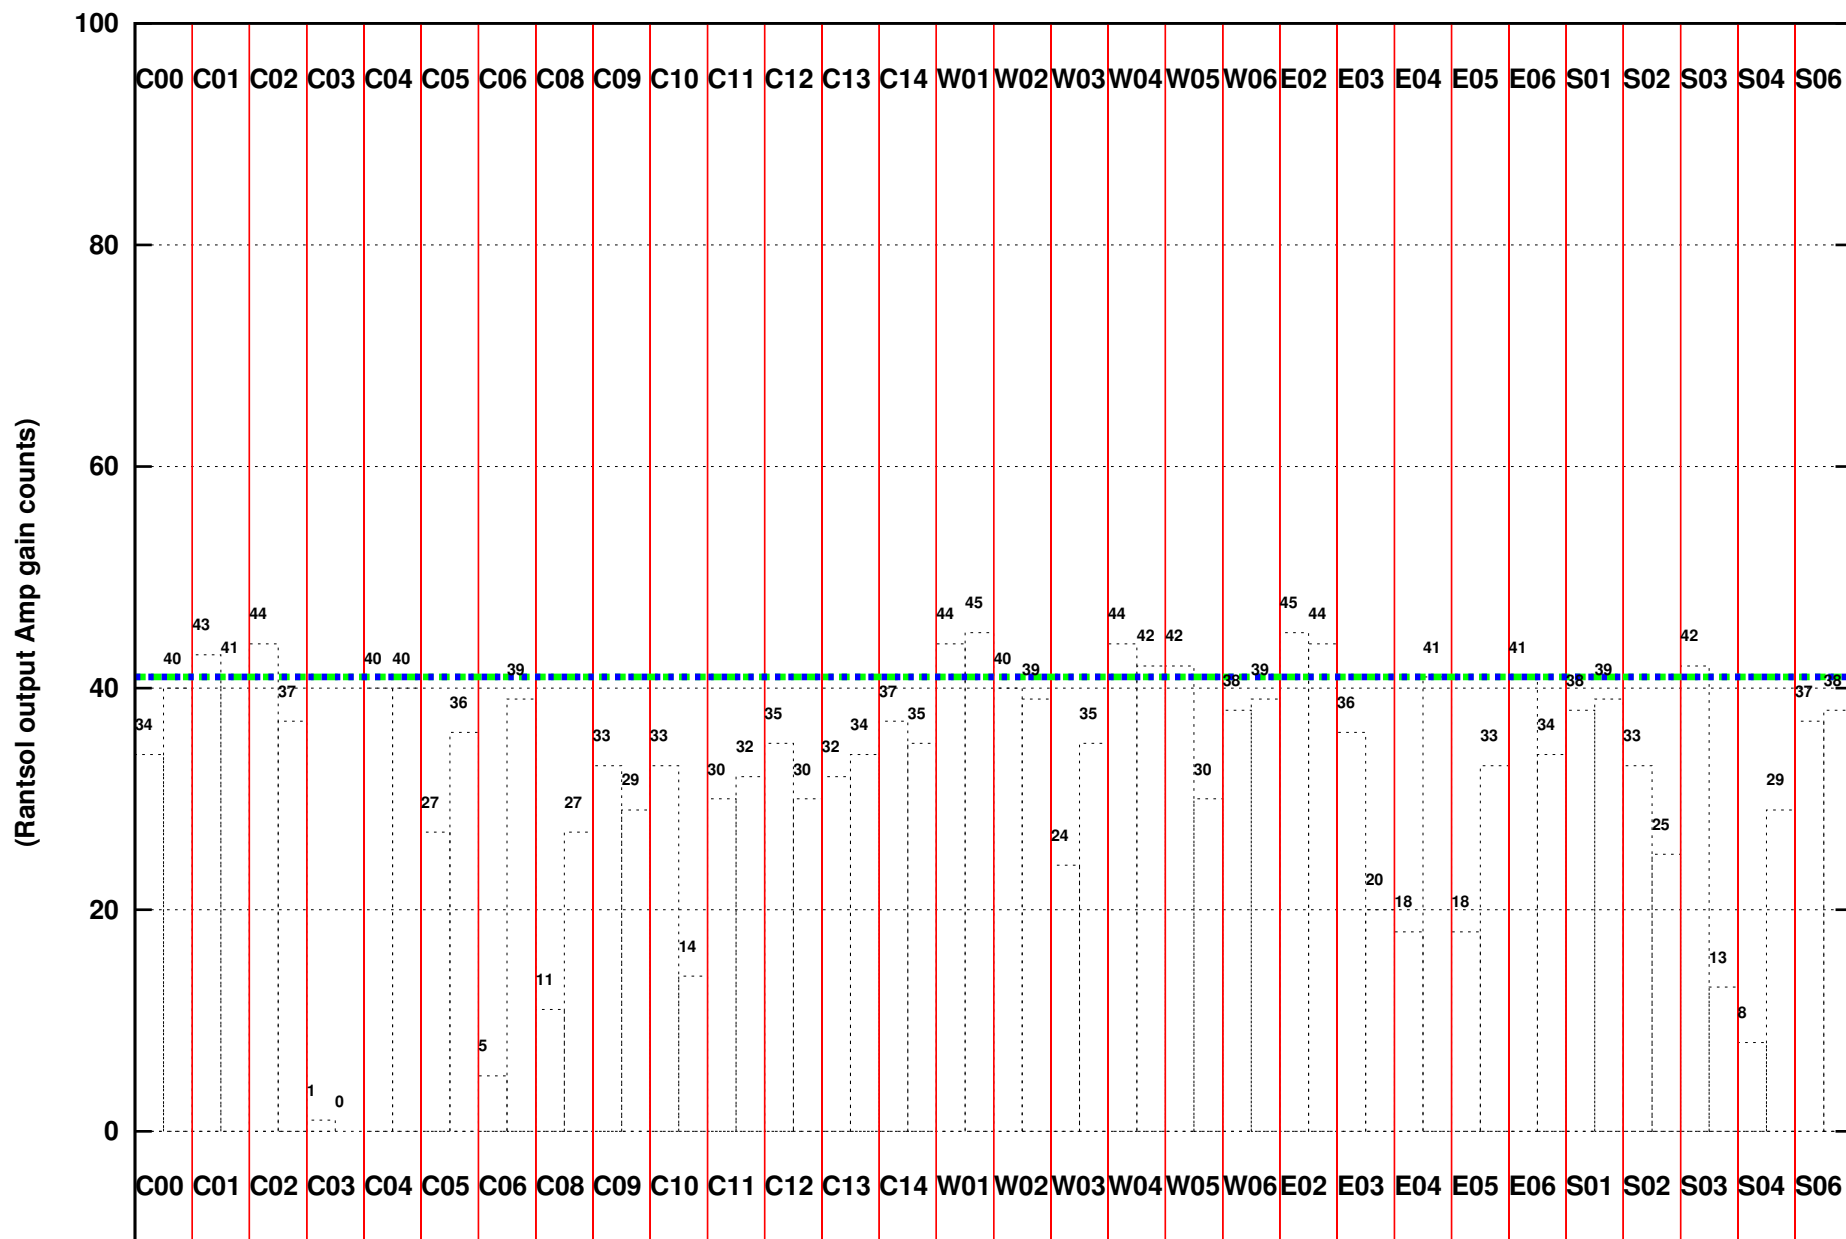

FRINGE STATUS (Rf:550.000,550.000 MHz., LO1:550.000,550.000 MHz., LO4/5:0.000,0.000 MHz.)

( File:/gwbifrddata1/23jan/41\_058\_23jan2022\_gwb\_2sec.lta, scan:0, chan:8192, Src:3C147, Date:23Jan2022 22:14:47)