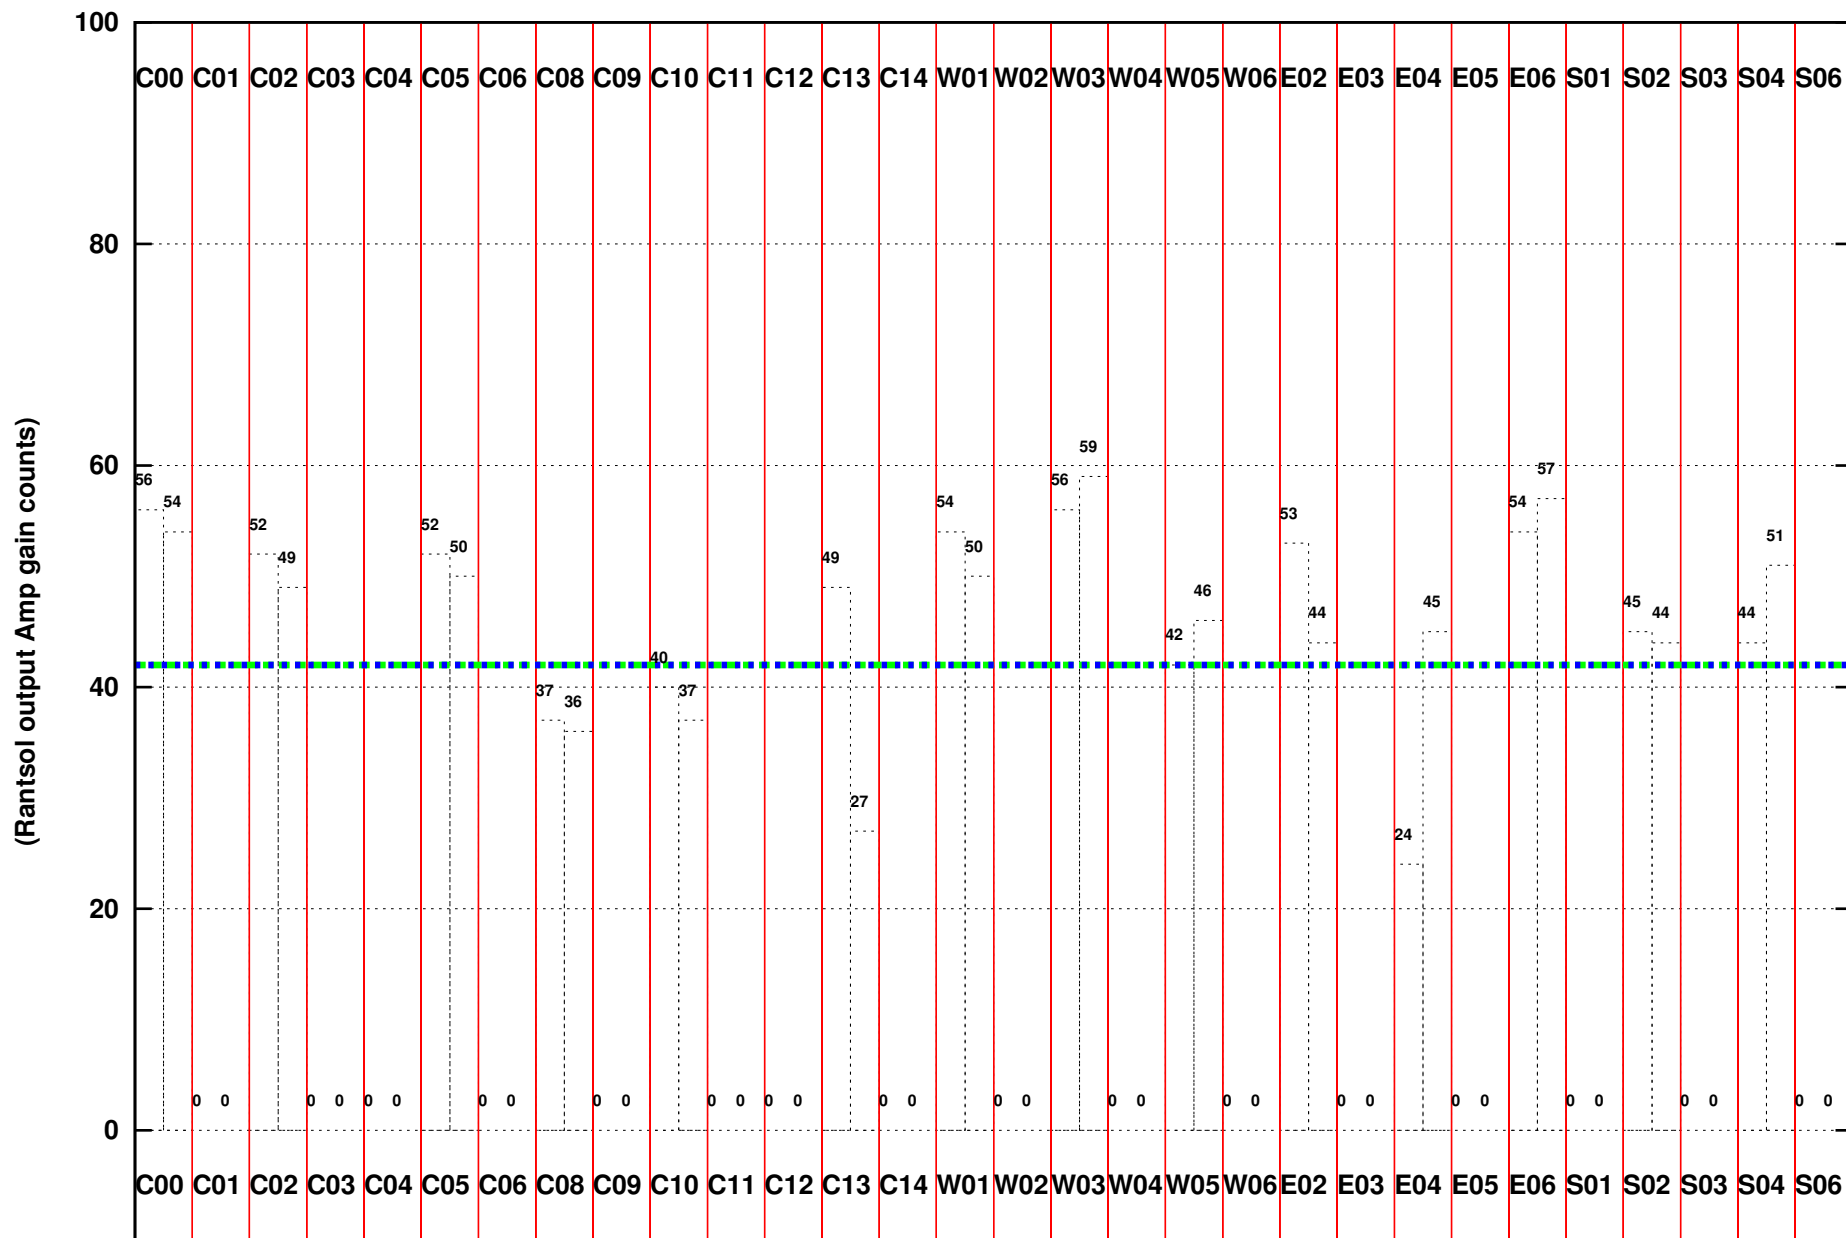

FRINGE STATUS (Rf:1460.000,1460.000 MHz., LO1:1460.000,1460.000 MHz., LO4/5:0.000,0.000 MHz.)

( File:/gwbifrddata2/25jan/41\_009\_25jan2022\_gwb\_b5.lta, scan:0, chan:1024, Src:3C286, Date:25Jan2022 06:08:46)