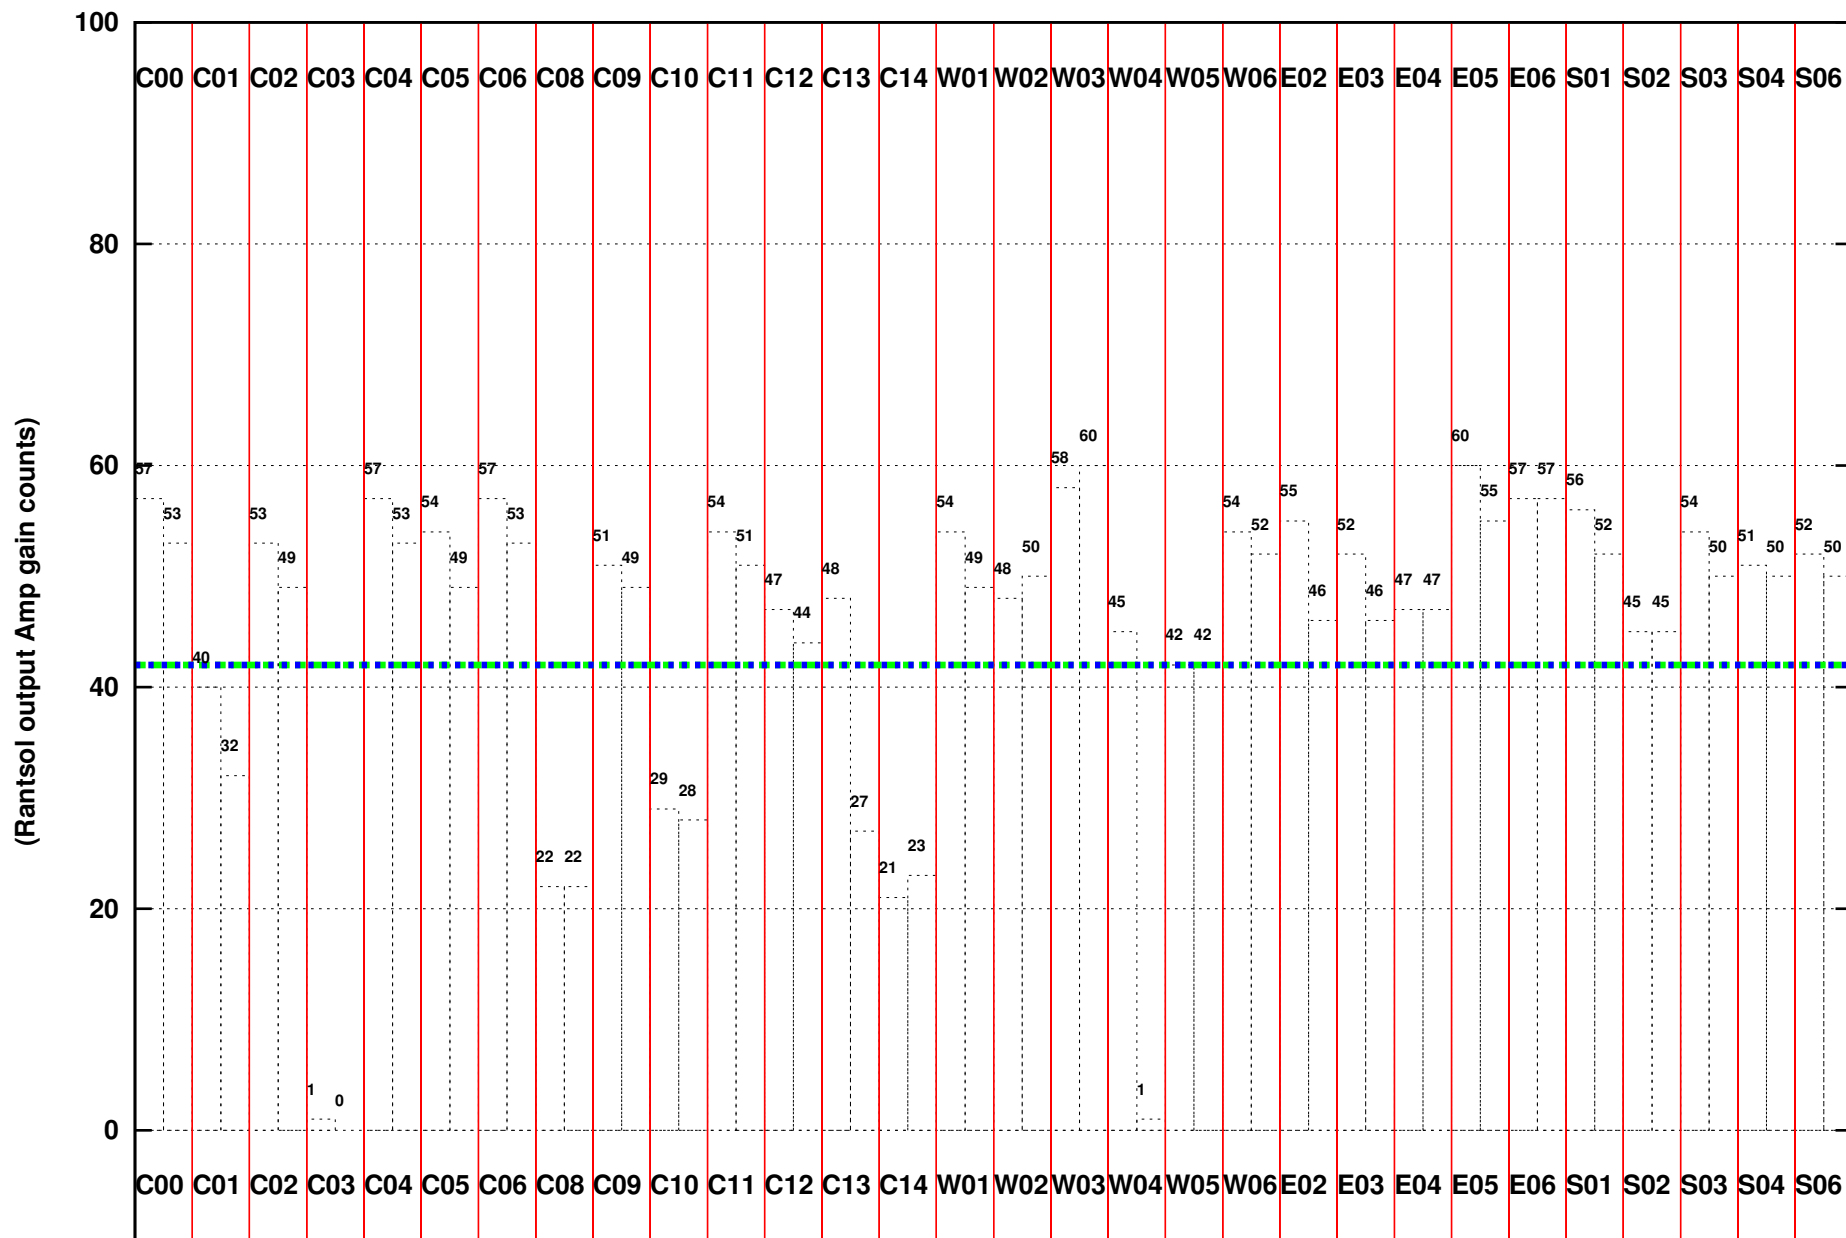

FRINGE STATUS (Rf:1450.000,1450.000 MHz., LO1:1450.000,1450.000 MHz., LO4/5:0.000,0.000 MHz.)

(File:/gwbifrdta1/26jan/41_015_26jan2022_band5_gwb.lta, scan:0, chan:1024, Src:3C286, Date:26Jan2022 06:18:49)