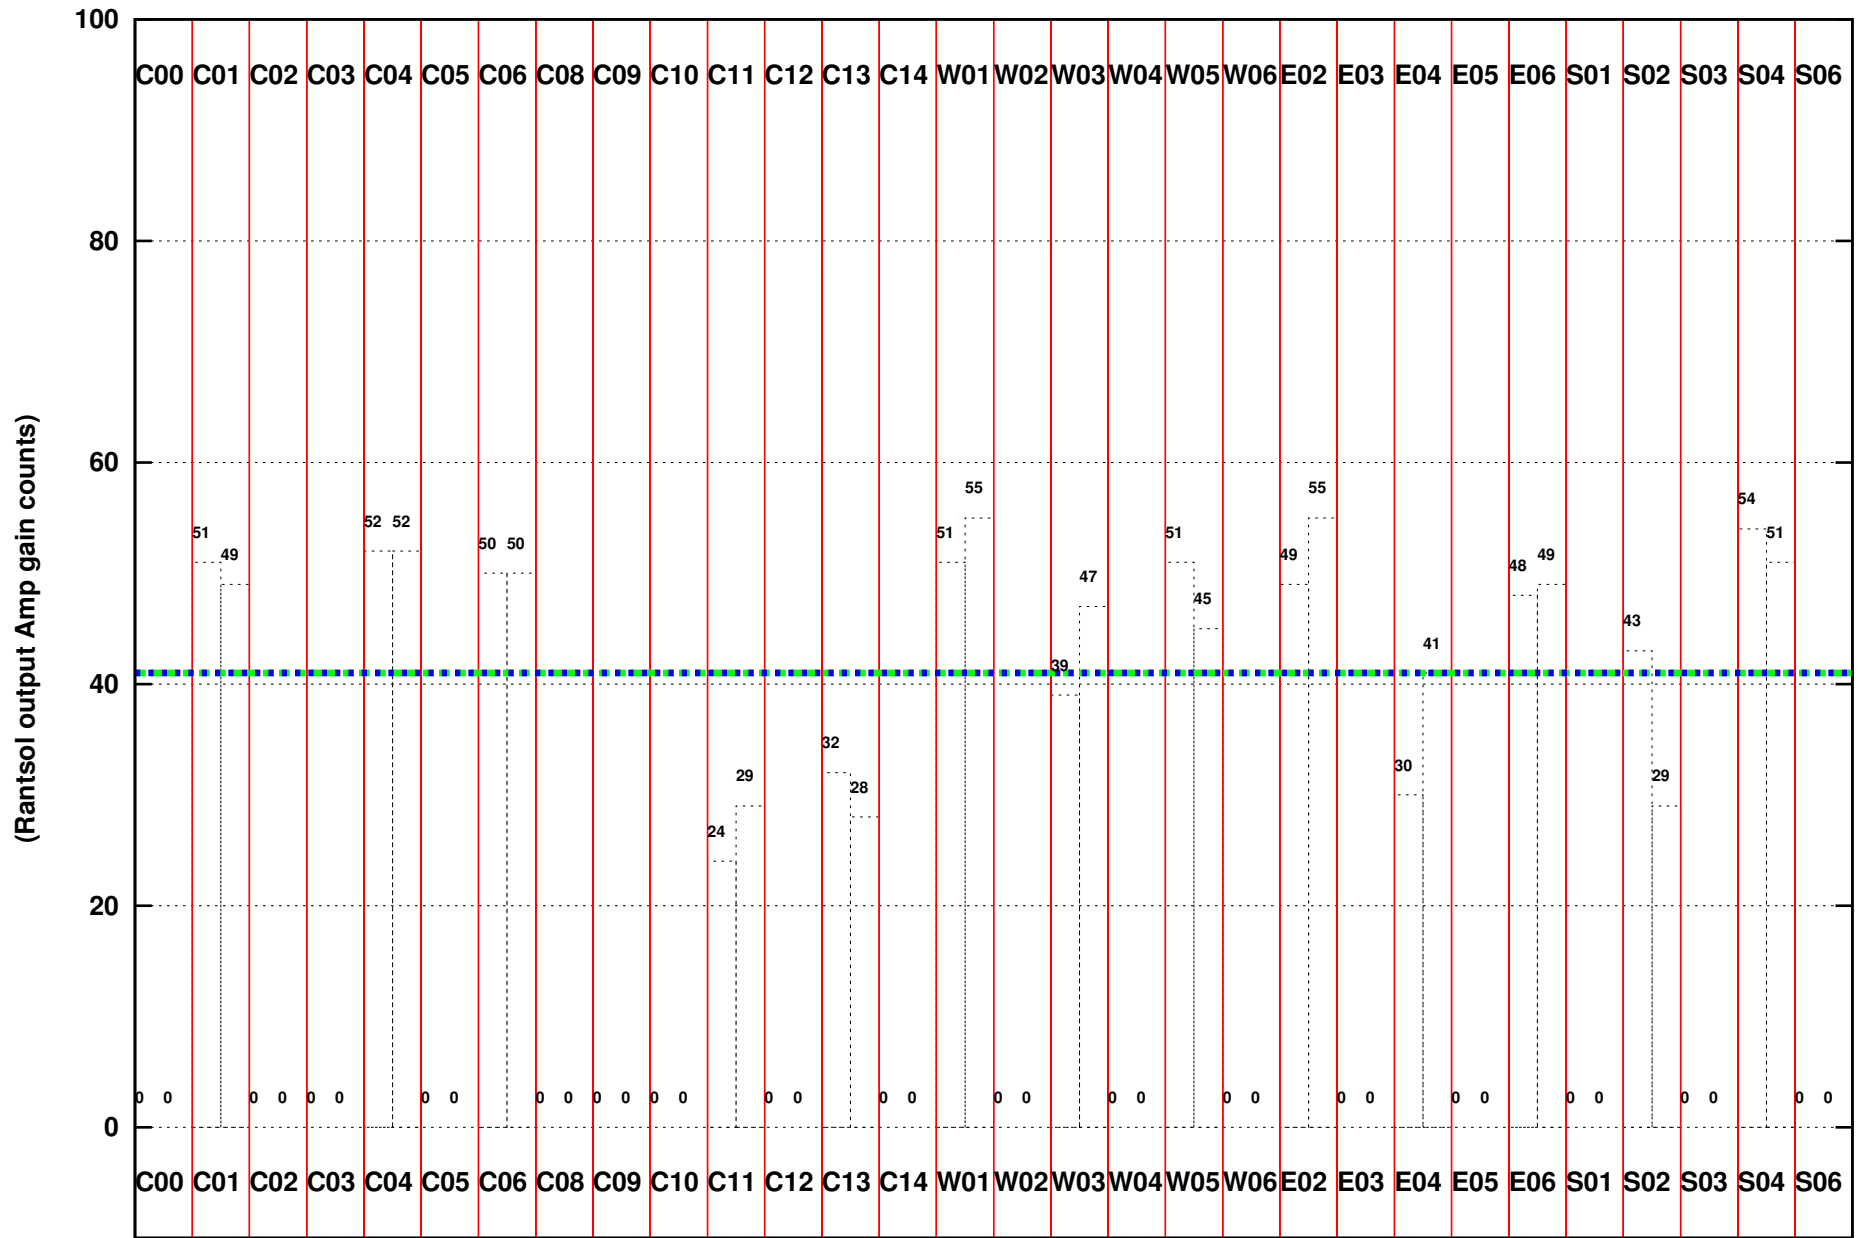

FRINGE STATUS (Rf:550.000,550.000 MHz., LO1:550.000,550.000 MHz., LO4/5:0.000,0.000 MHz.)

(File:/gwbifrddata2/28jan/41_009_28jan2022_band4_gwb.lta, scan:0, chan:1024, Src:3C286, Date:28Jan2022 07:37:37)