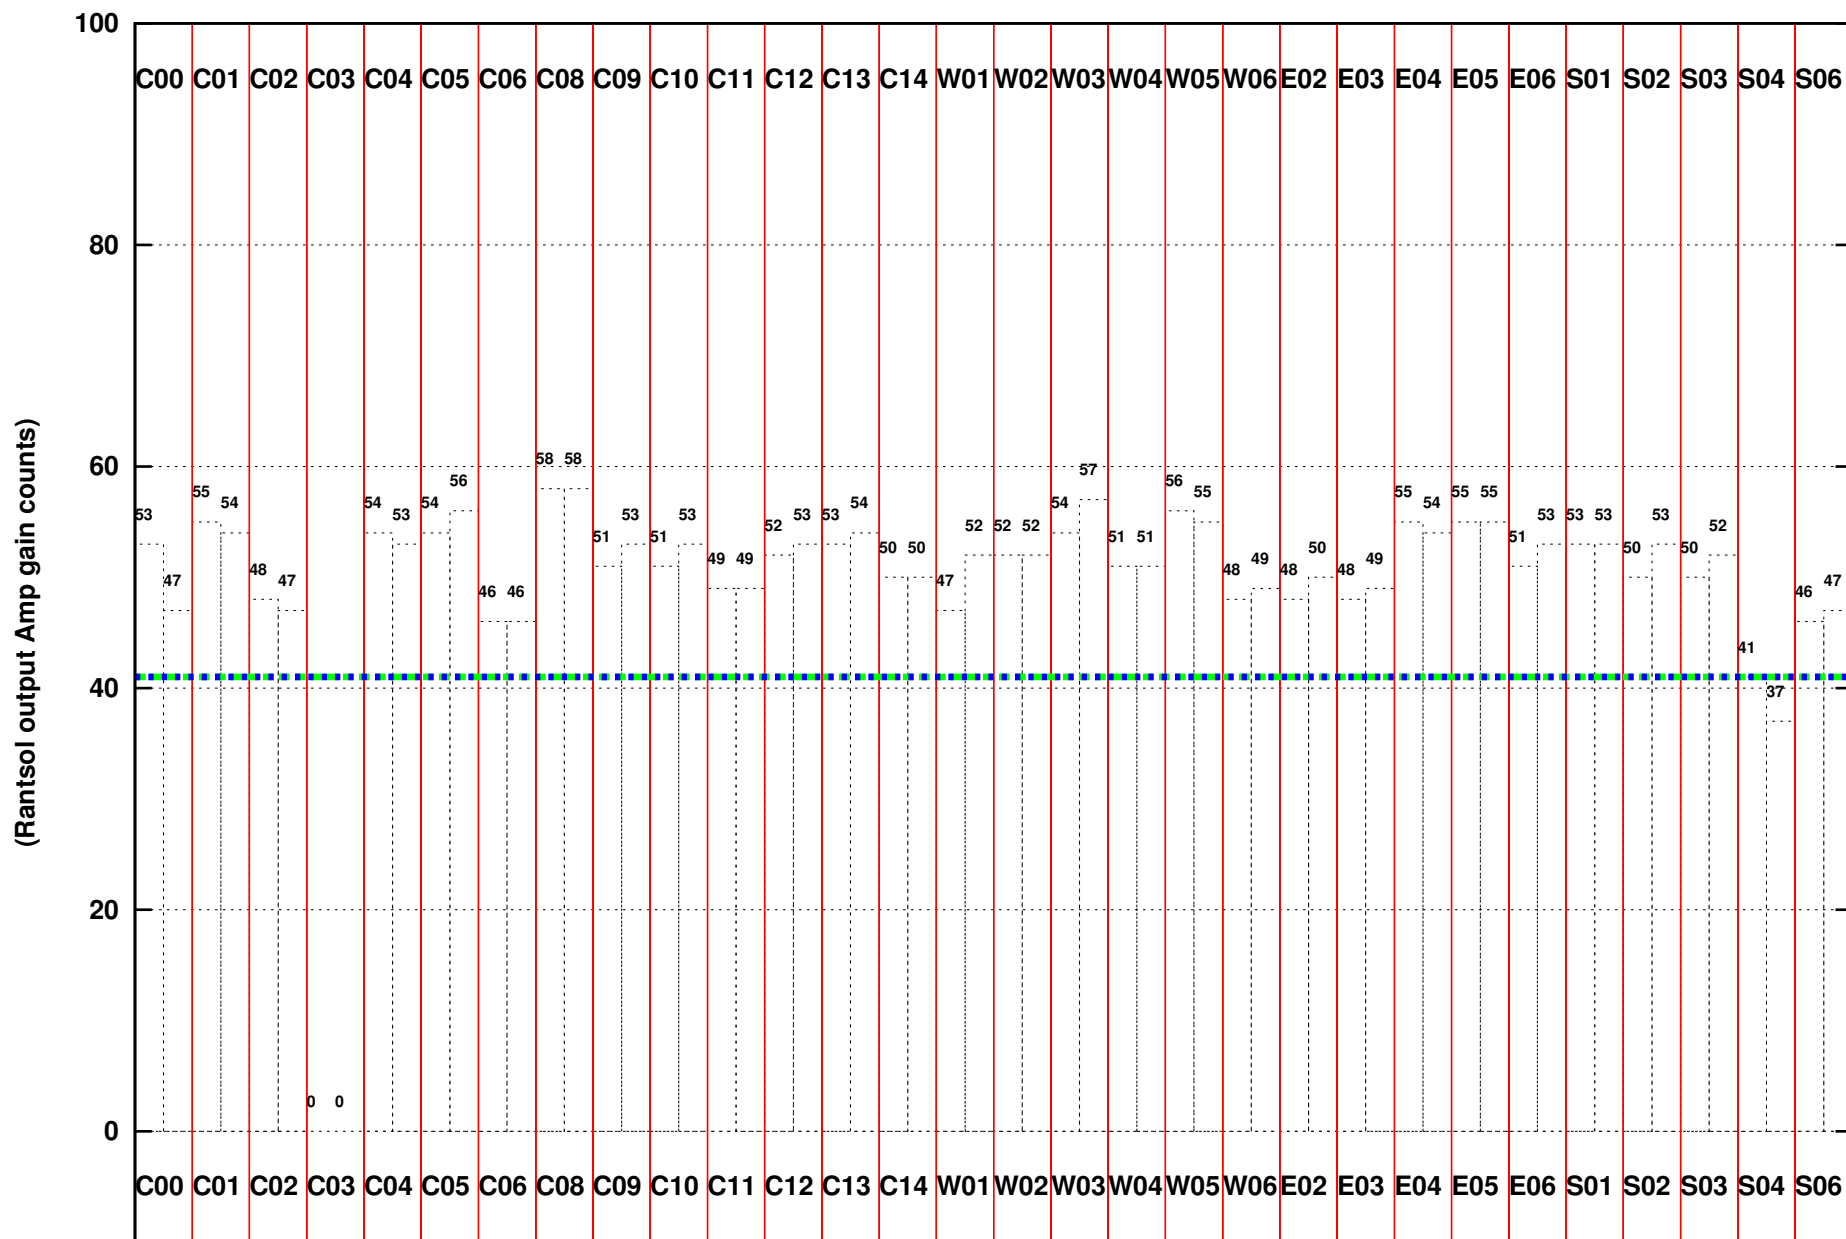

FRINGE STATUS (Rf:500.000,500.000 MHz., LO1:500.000,500.000 MHz., LO4/5:0.000,0.000 MHz.)

( File:/gwbifrddata1/01feb/41\_050\_01feb2022\_gwb.lta, scan:1, chan:512, Src:3C147, Date:01Feb2022 20:04:05)