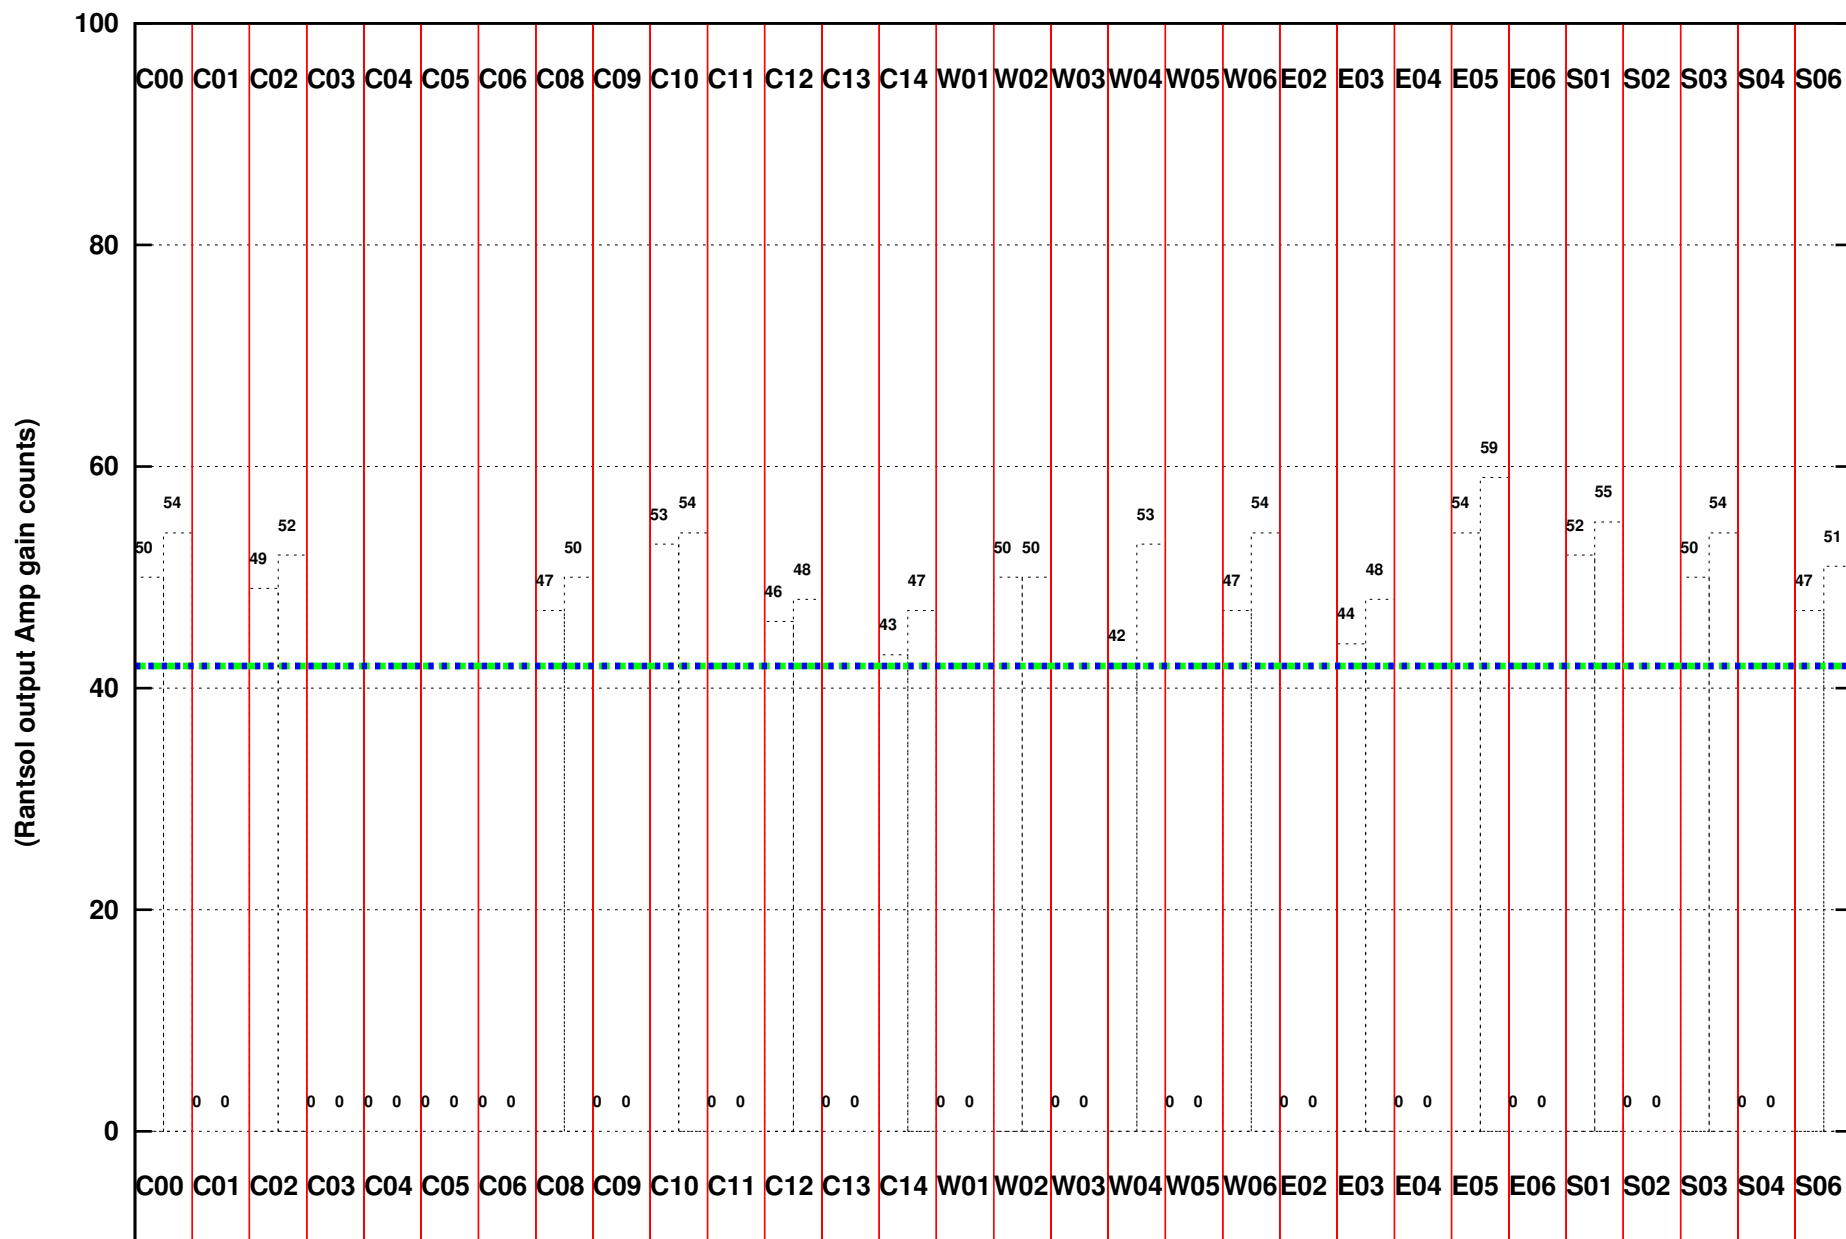

FRINGE STATUS (Rf:1460.000,1460.000 MHz., LO1:1460.000,1460.000 MHz., LO4/5:0.000,0.000 MHz.)

(File:/gwbifrddata/02feb/41_010a_02feb2022_band5_gwb.lta, scan:0, chan:1024, Src:3C286, Date:02Feb2022 04:53:18)