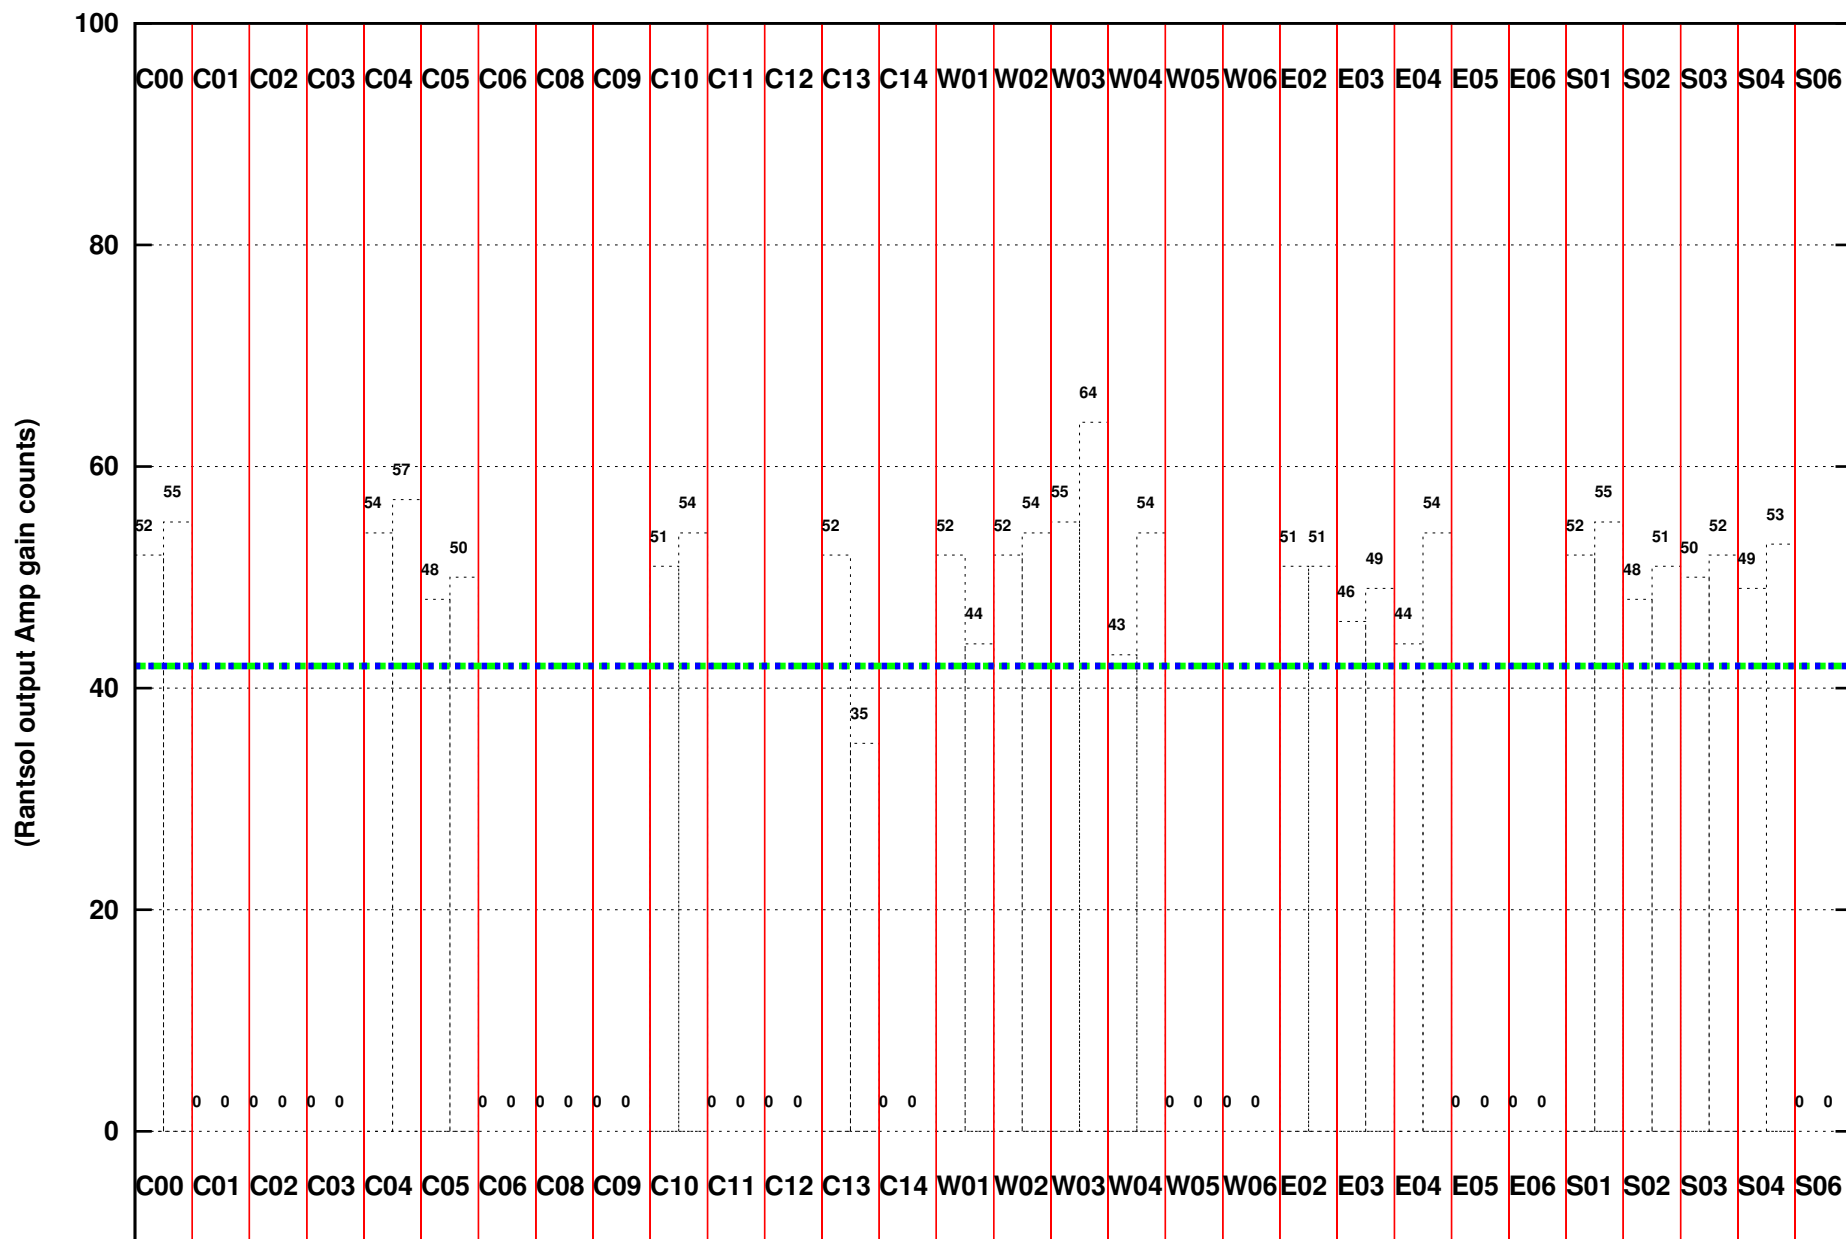

FRINGE STATUS (Rf:1460.000,1460.000 MHz., LO1:1460.000,1460.000 MHz., LO4/5:0.000,0.000 MHz.)

(File:/gwbifrddata2/20feb/41_023_band5_20feb2022_gwb.lta, scan:0, chan:512, Src:3C286, Date:20Feb2022 03:10:26)