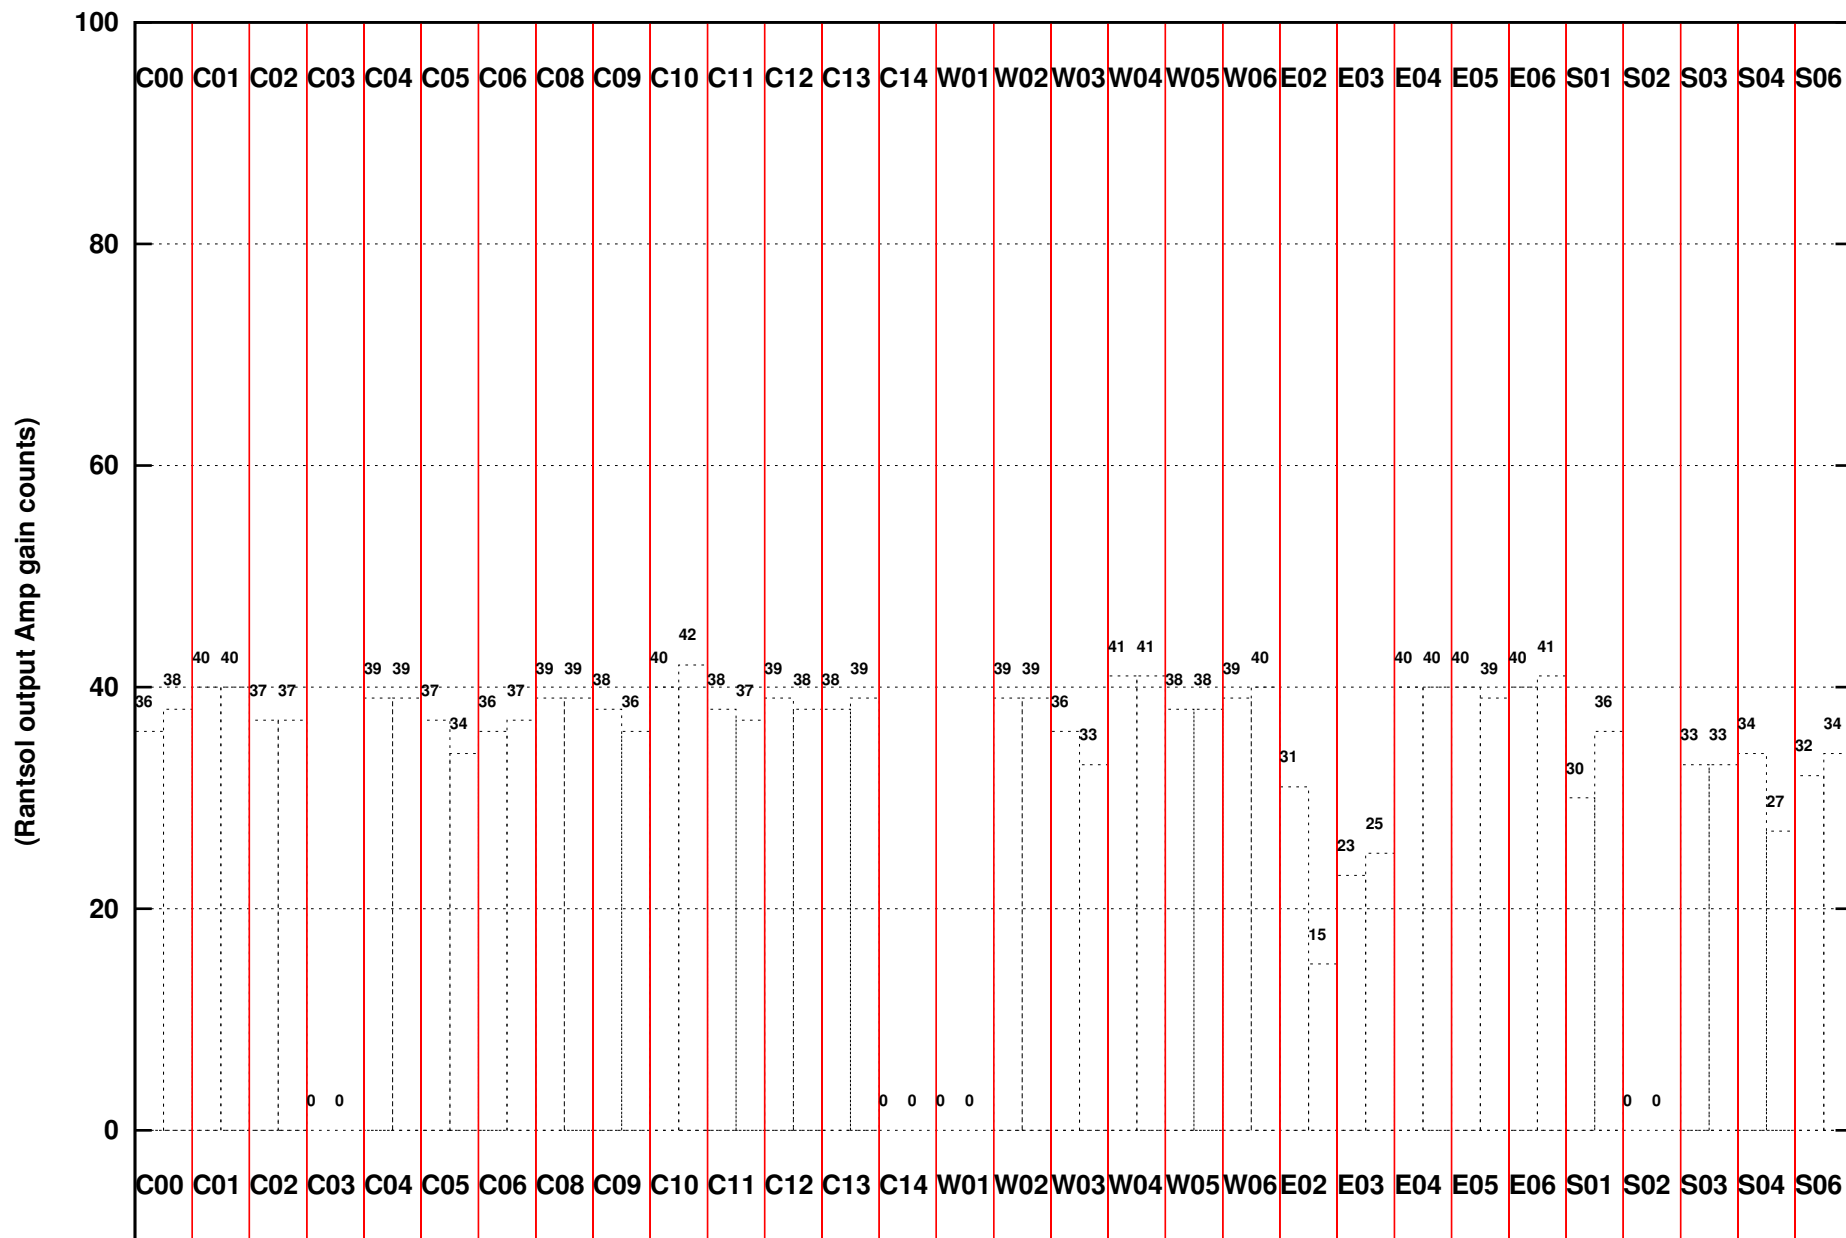

FRINGE STATUS (Rf:550.000,550.000 MHz., LO1:550.000,550.000 MHz., LO4/5:0.000,0.000 MHz.)

(File:/gwbifrddata/26feb/41_081_26feb2022_gwb.lta, scan:0, chan:2048, Src:1154-350, Date:26Feb2022 00:21:48)