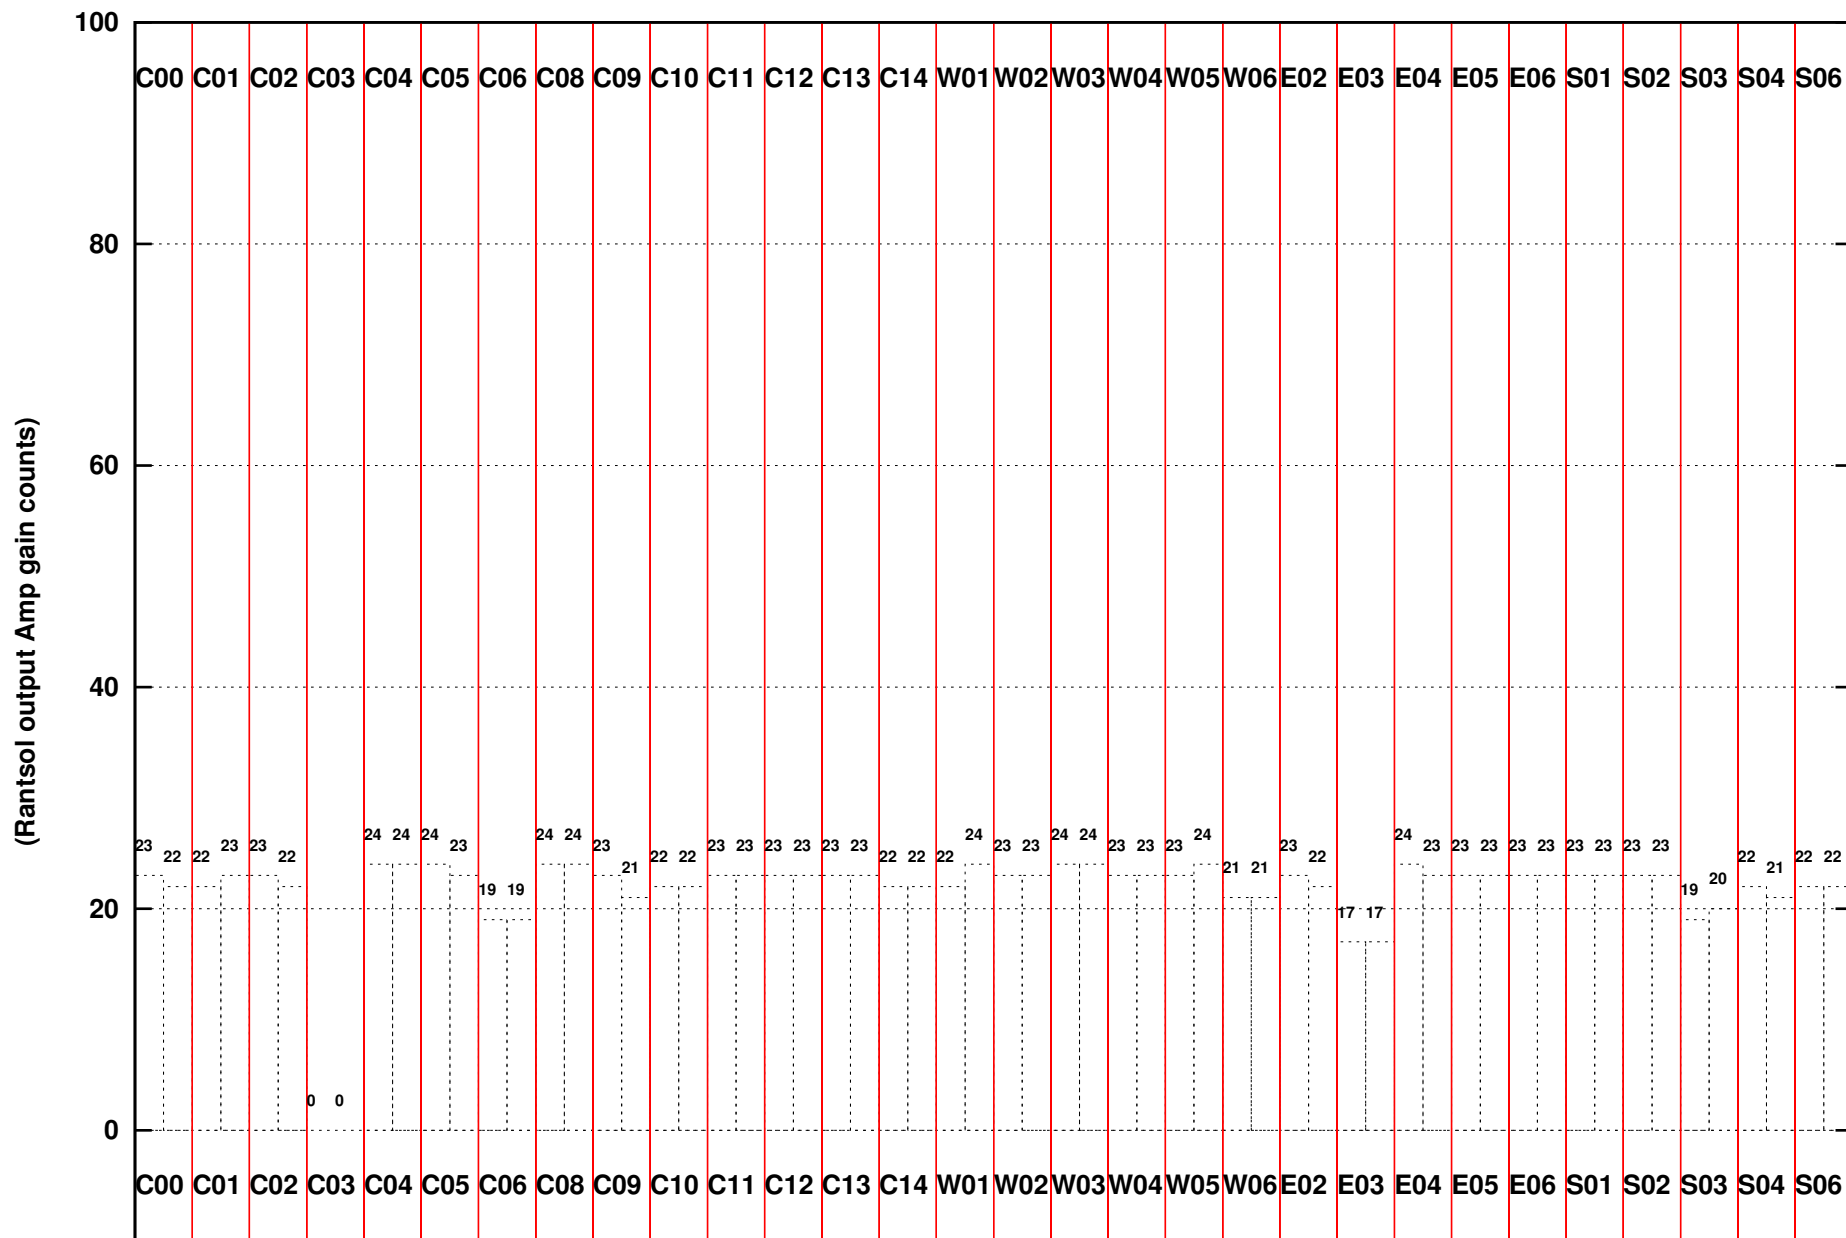

FRINGE STATUS (Rf:500.000,500.000 MHz., LO1:500.000,500.000 MHz., LO4/5:0.000,0.000 MHz.)

(File:/gwbifrddata1/01mar/41_056_01mar2022_gwb.lta, scan:0, chan:2048, Src:1822-096, Date:01Mar2022 03:57:57)