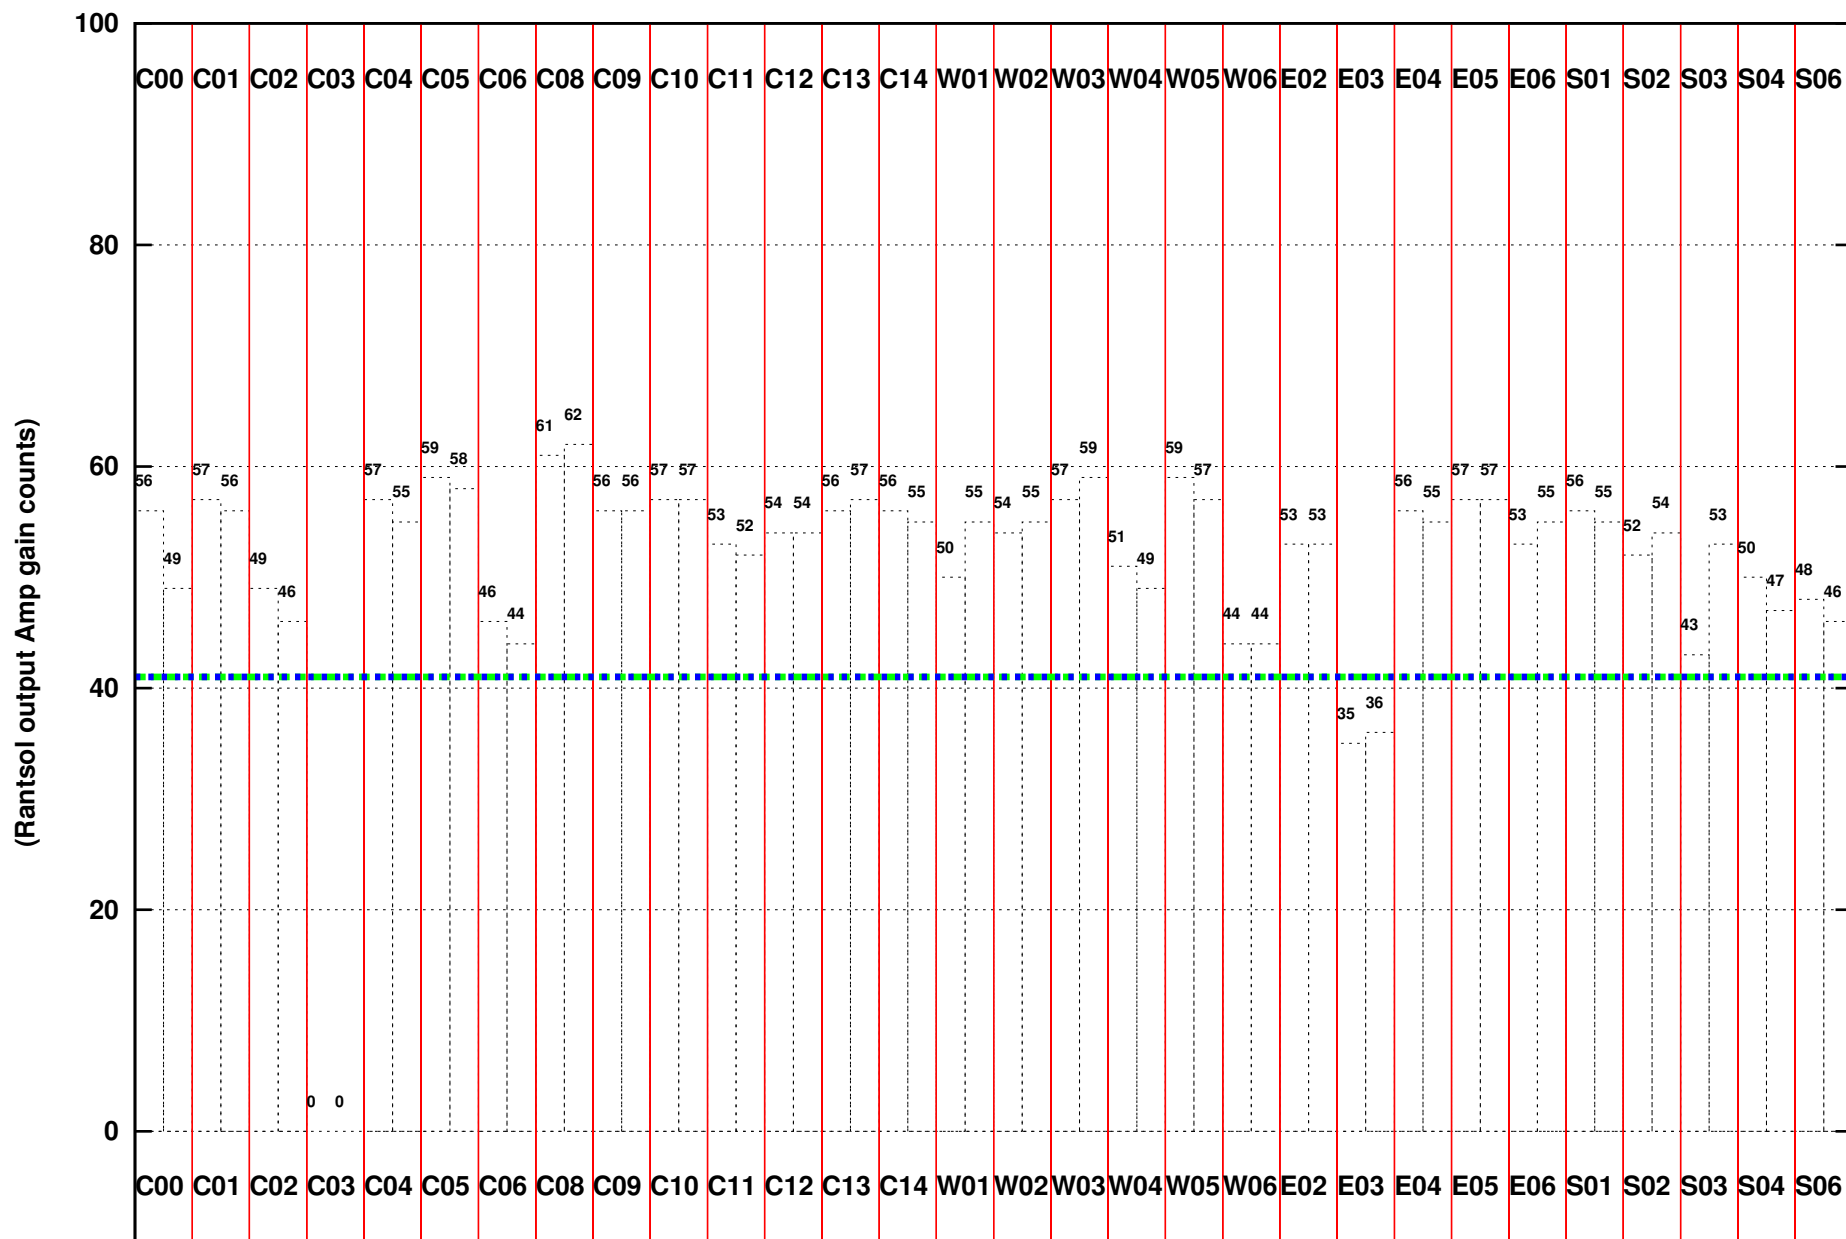

FRINGE STATUS (Rf:500.000,500.000 MHz., LO1:500.000,500.000 MHz., LO4/5:0.000,0.000 MHz.)

(File:/gwbifrddata1/01mar/ddtc222_01mar2022_band3_gwb.lta, scan:0, chan:1024, Src:3C286, Date:01Mar2022 07:57:02)