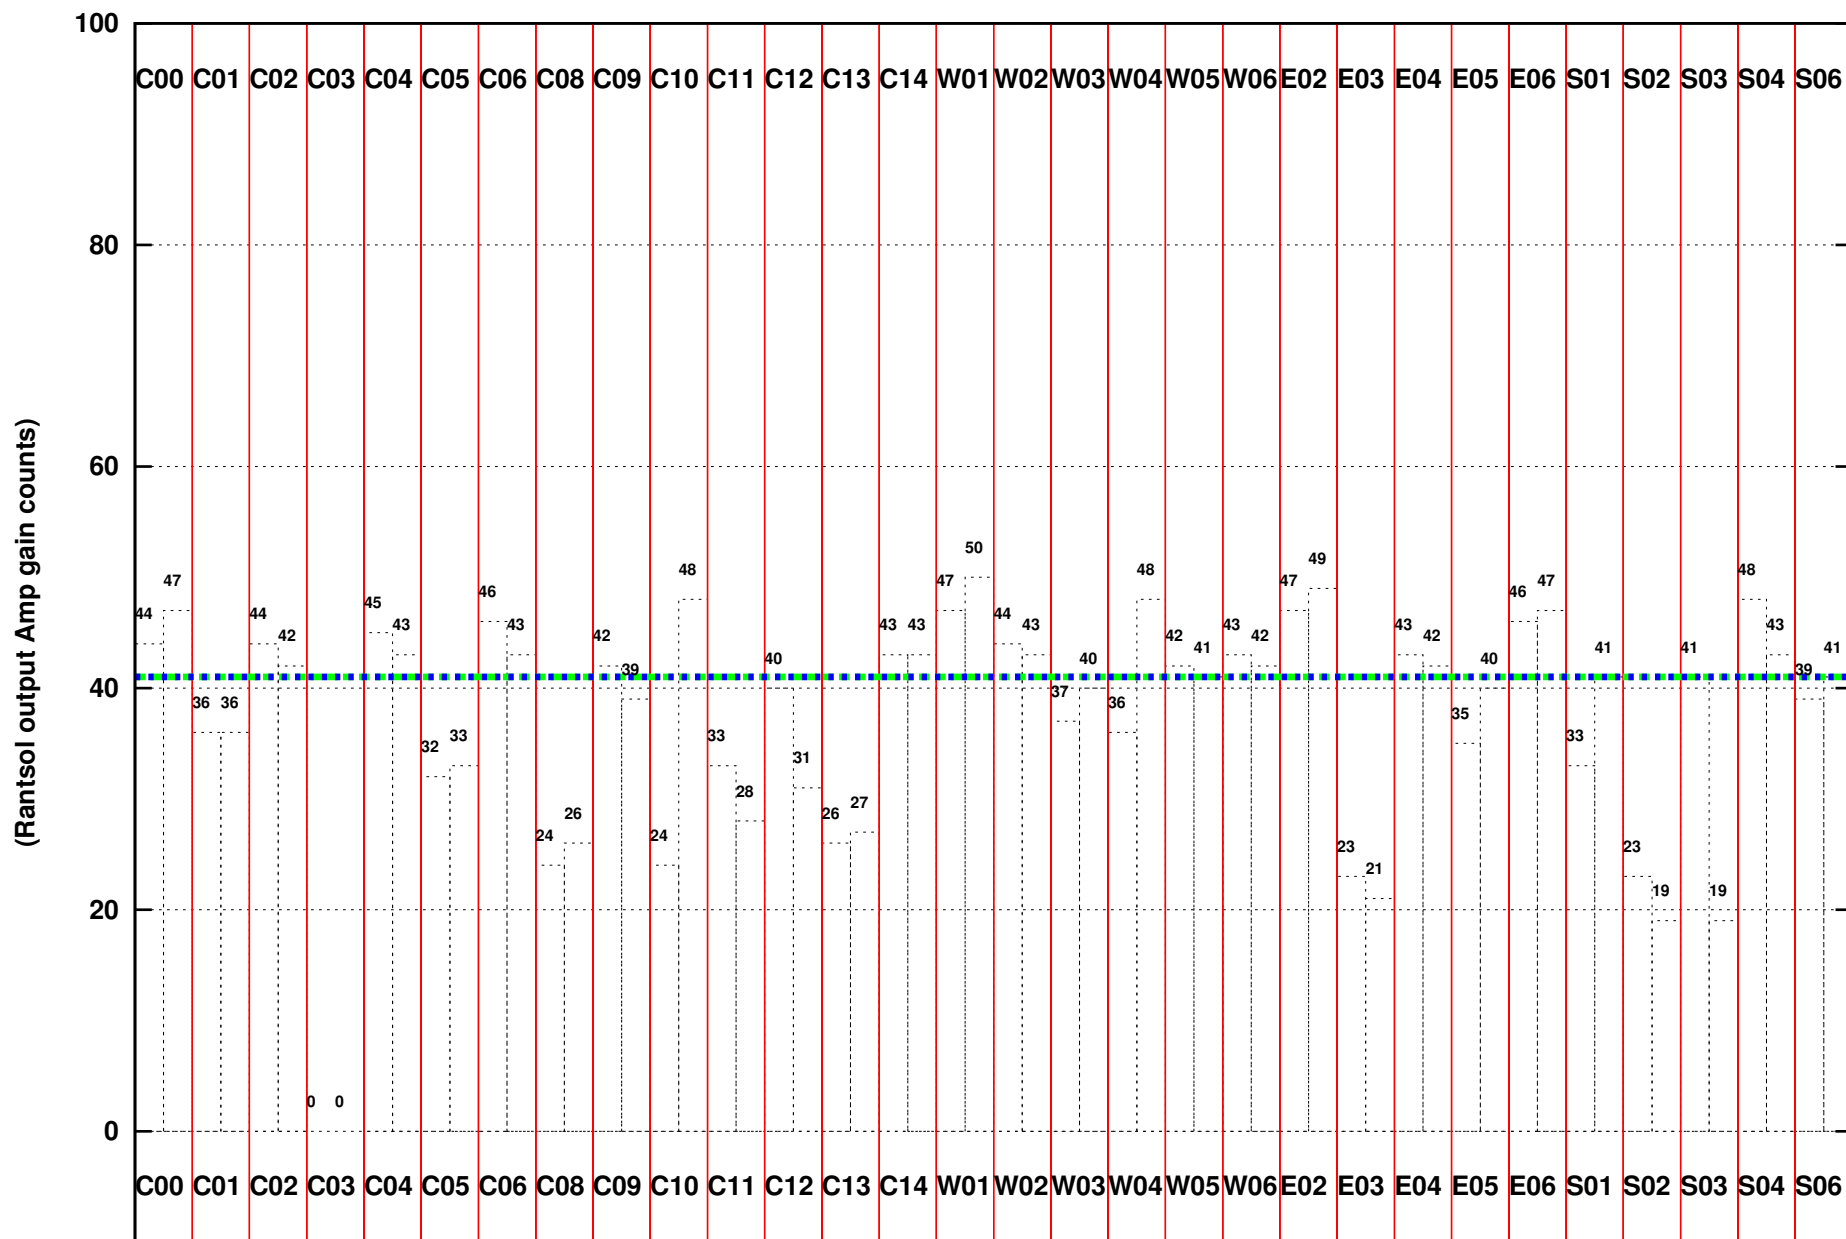

FRINGE STATUS (Rf:550.000,550.000 MHz., LO1:550.000,550.000 MHz., LO4/5:0.000,0.000 MHz.)

(File:/gwbifrddata1/03mar/41_014_03mar2022_gwb.lta, scan:0, chan:1024, Src:3C48, Date:03Mar2022 17:44:49)