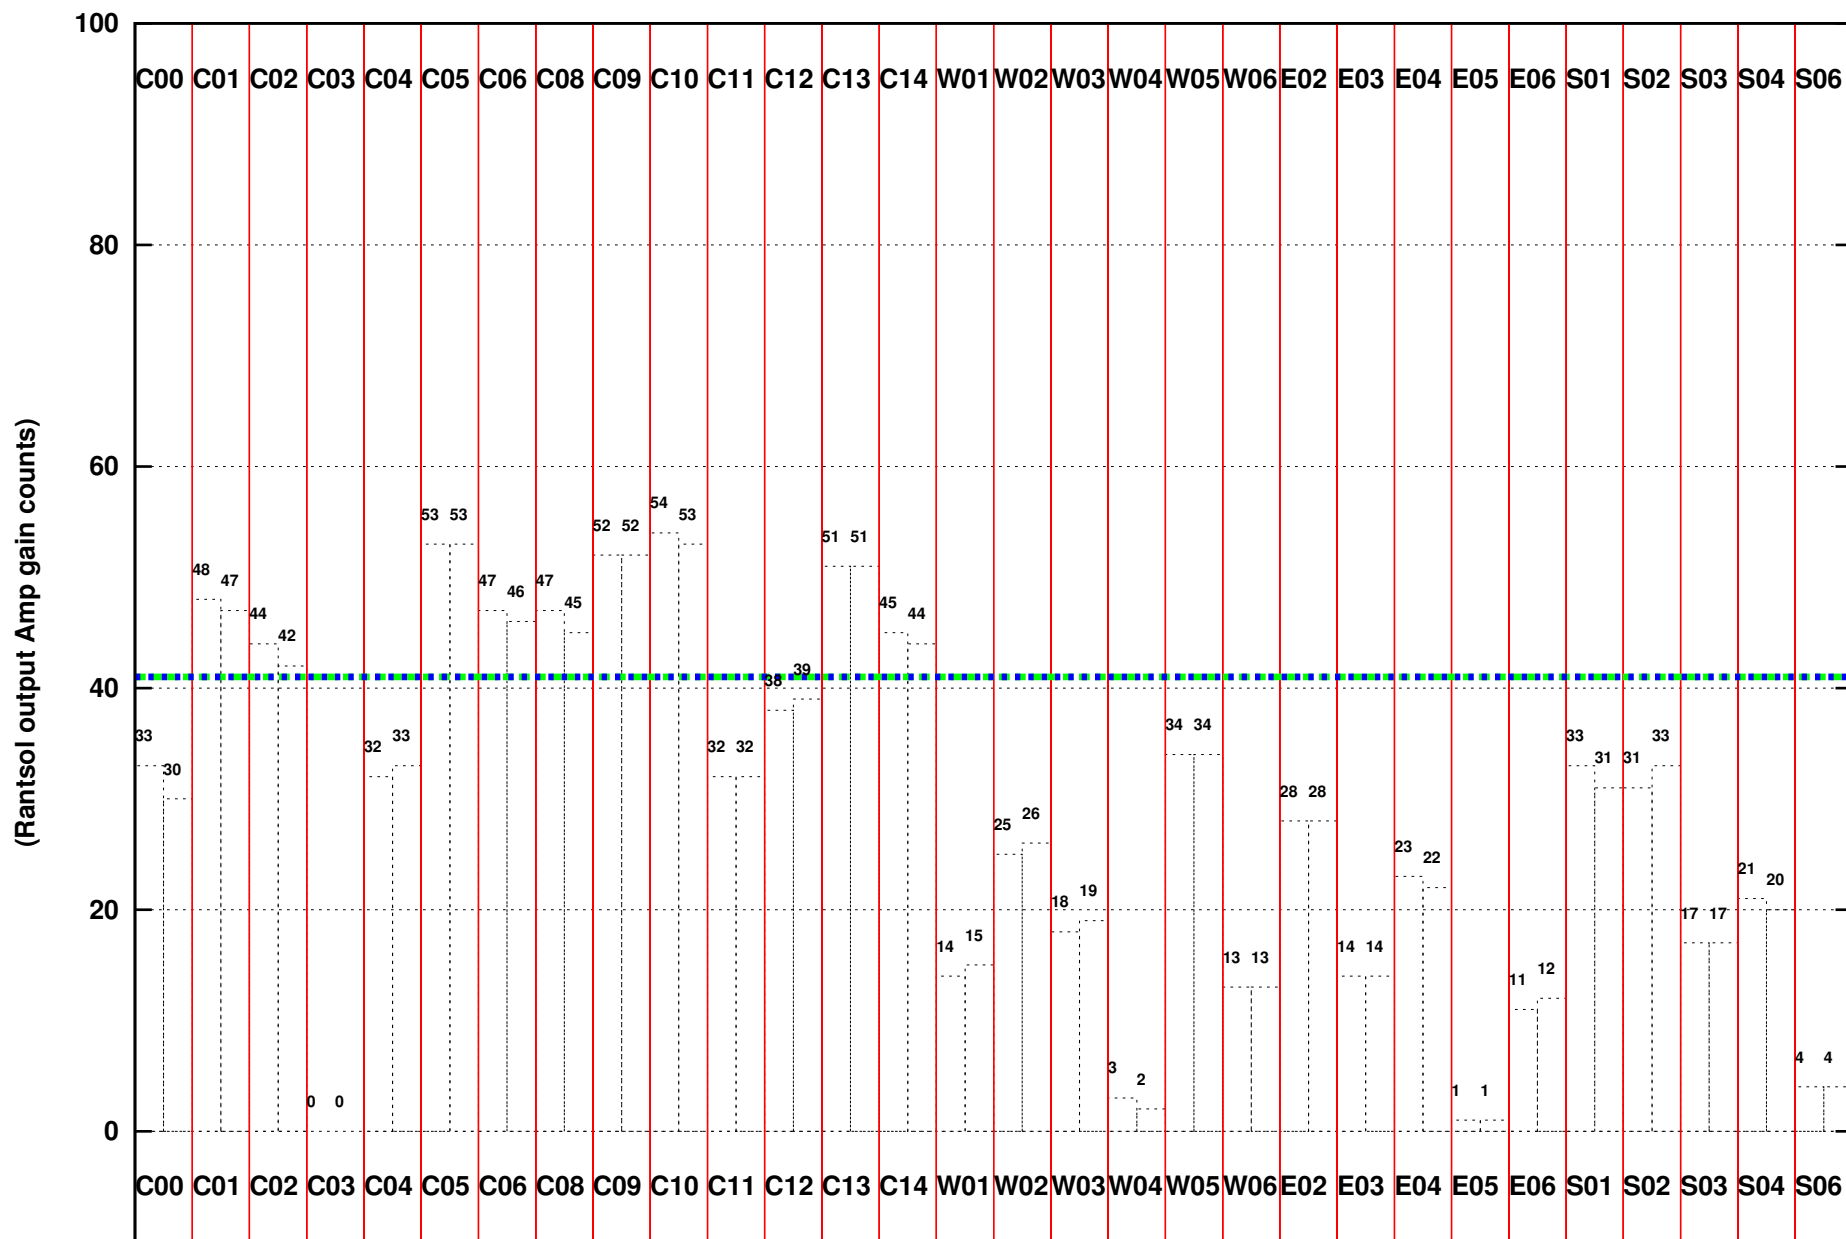

FRINGE STATUS (Rf:500.000,500.000 MHz., LO1:500.000,500.000 MHz., LO4/5:0.000,0.000 MHz.)

(File:/gwbifrddata1/03mar/41_042_03mar2022_b3_gwb.lta, scan:0, chan:1024, Src:3C286, Date:03Mar2022 23:12:00)