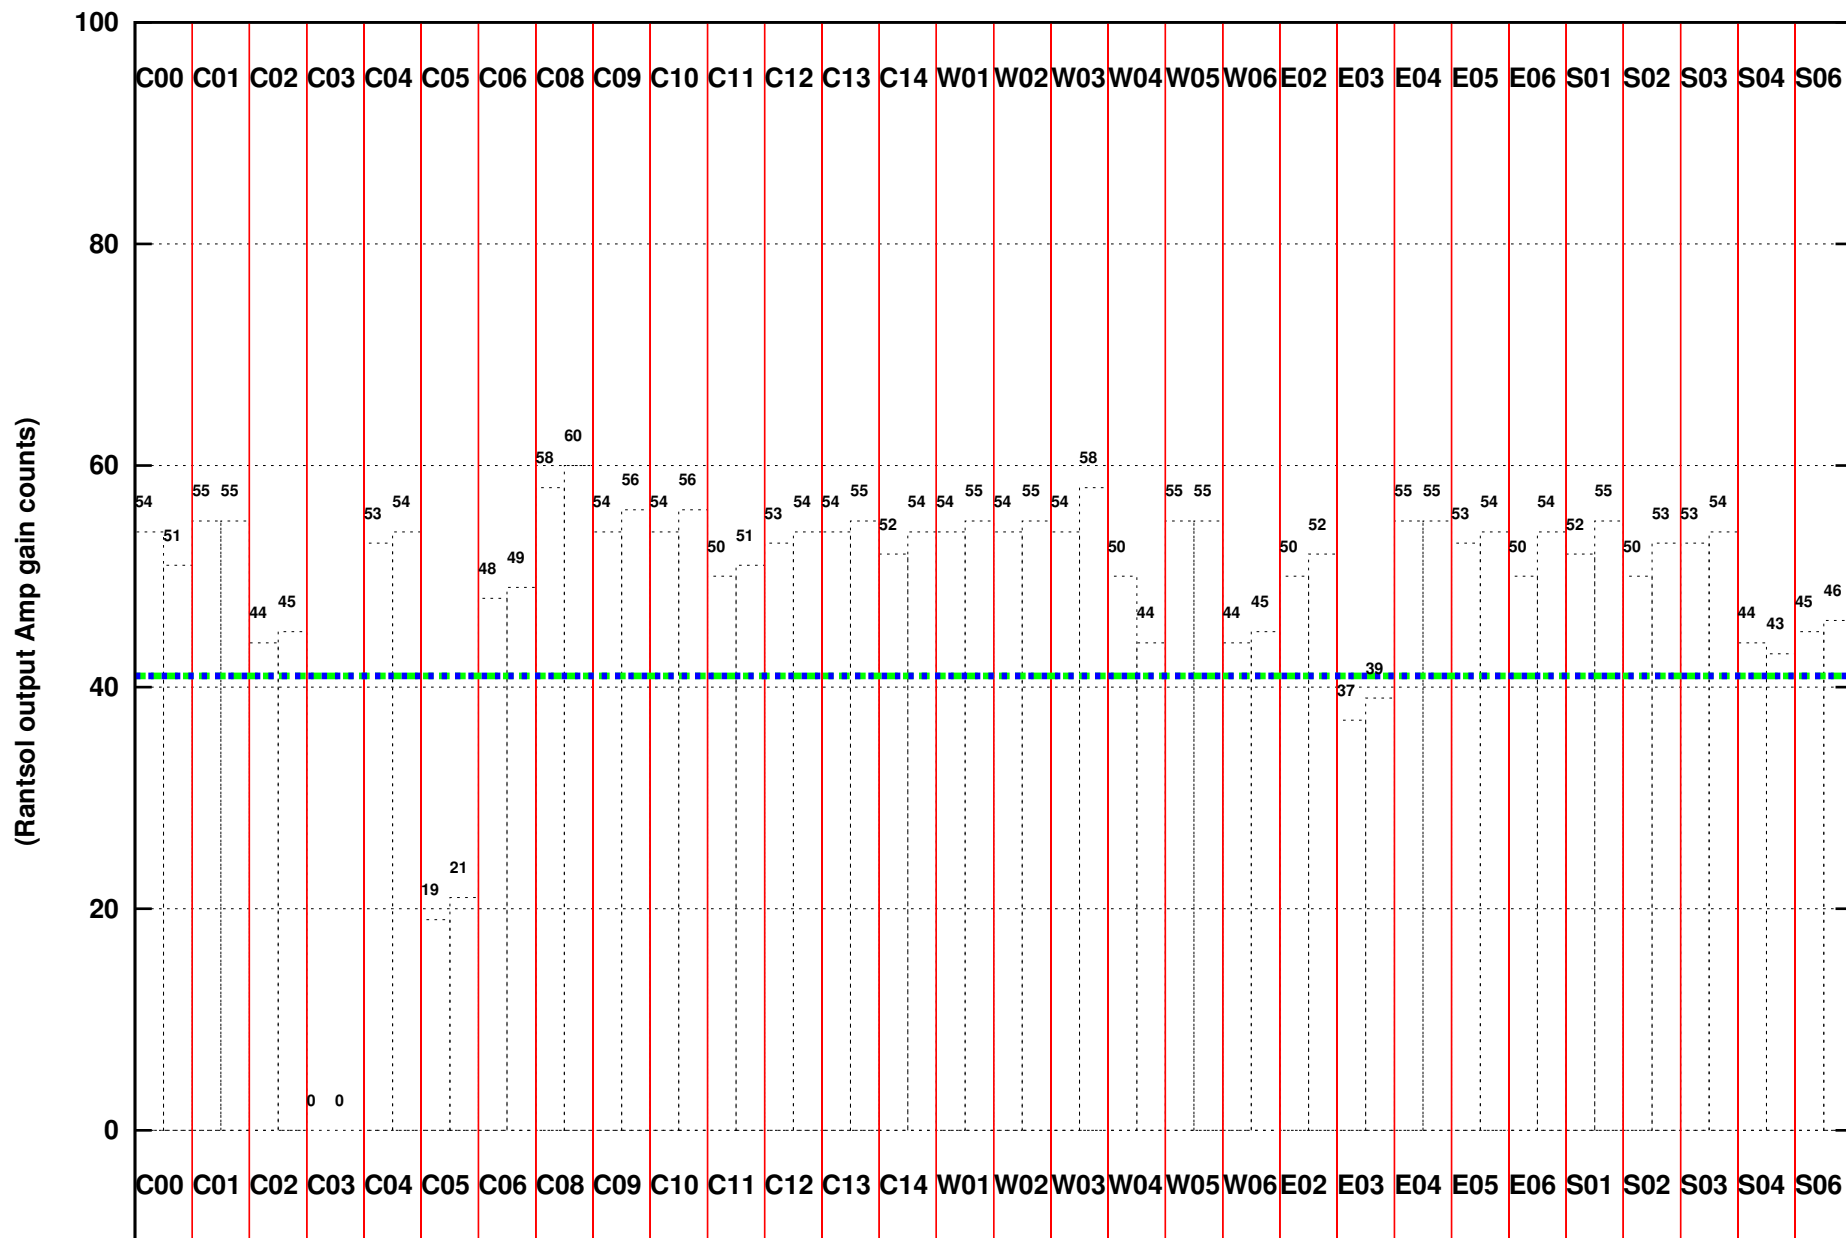

FRINGE STATUS (Rf:500.000,500.000 MHz., LO1:500.000,500.000 MHz., LO4/5:0.000,0.000 MHz.)

(File:/gwbifrddata1/05mar/41_022_05mar2022_5s_gwb.lta, scan:0, chan:1024, Src:3C286, Date:05Mar2022 22:41:00)