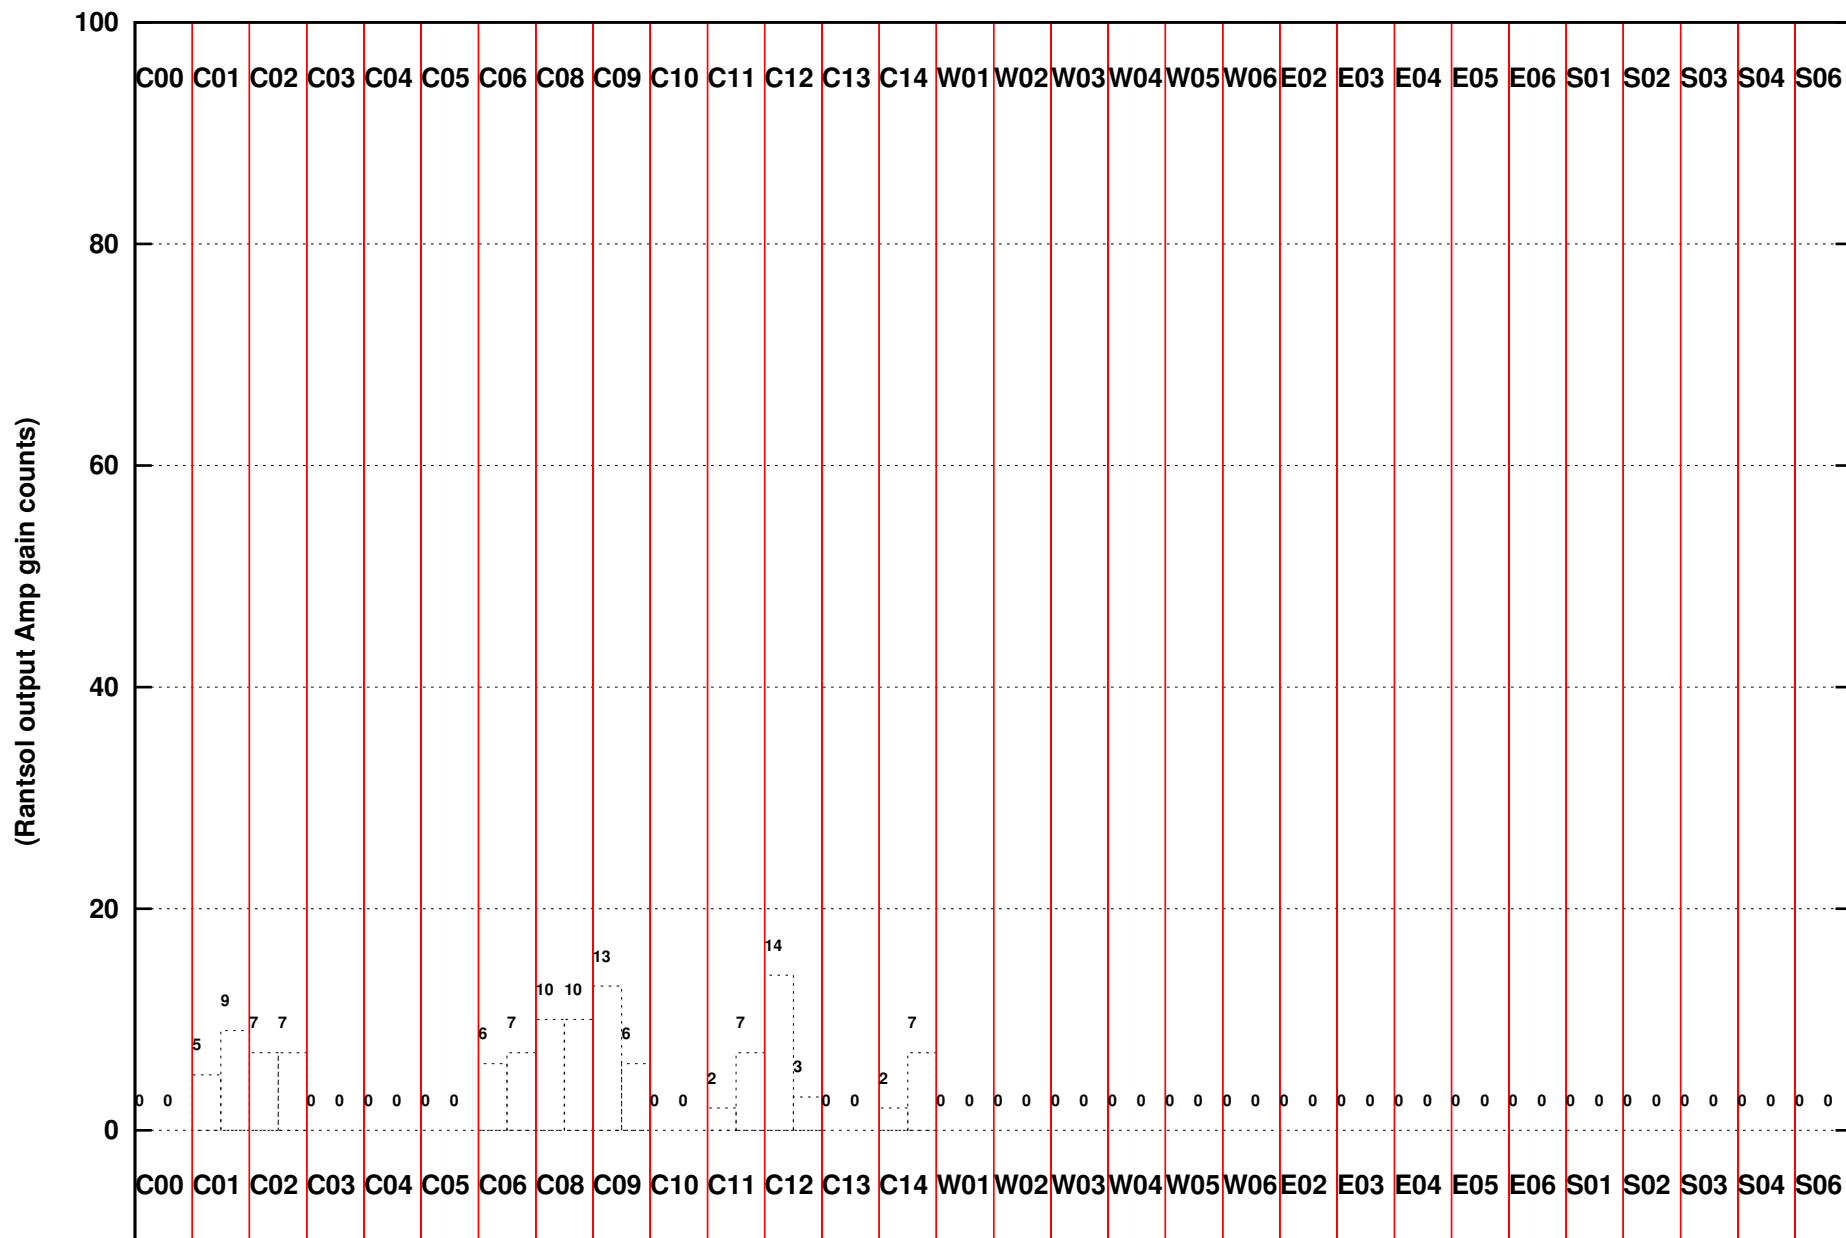

FRINGE STATUS (Rf:500.000,500.000 MHz., LO1:500.000,500.000 MHz., LO4/5:0.000,0.000 MHz.)

( File:/gwbifrddata1/06mar/41\_023\_06mar2022\_b3\_suba3\_gwb.lta.1, scan:0, chan:512, Src:J1600-3053, Date:06Mar2022 05:57:18)