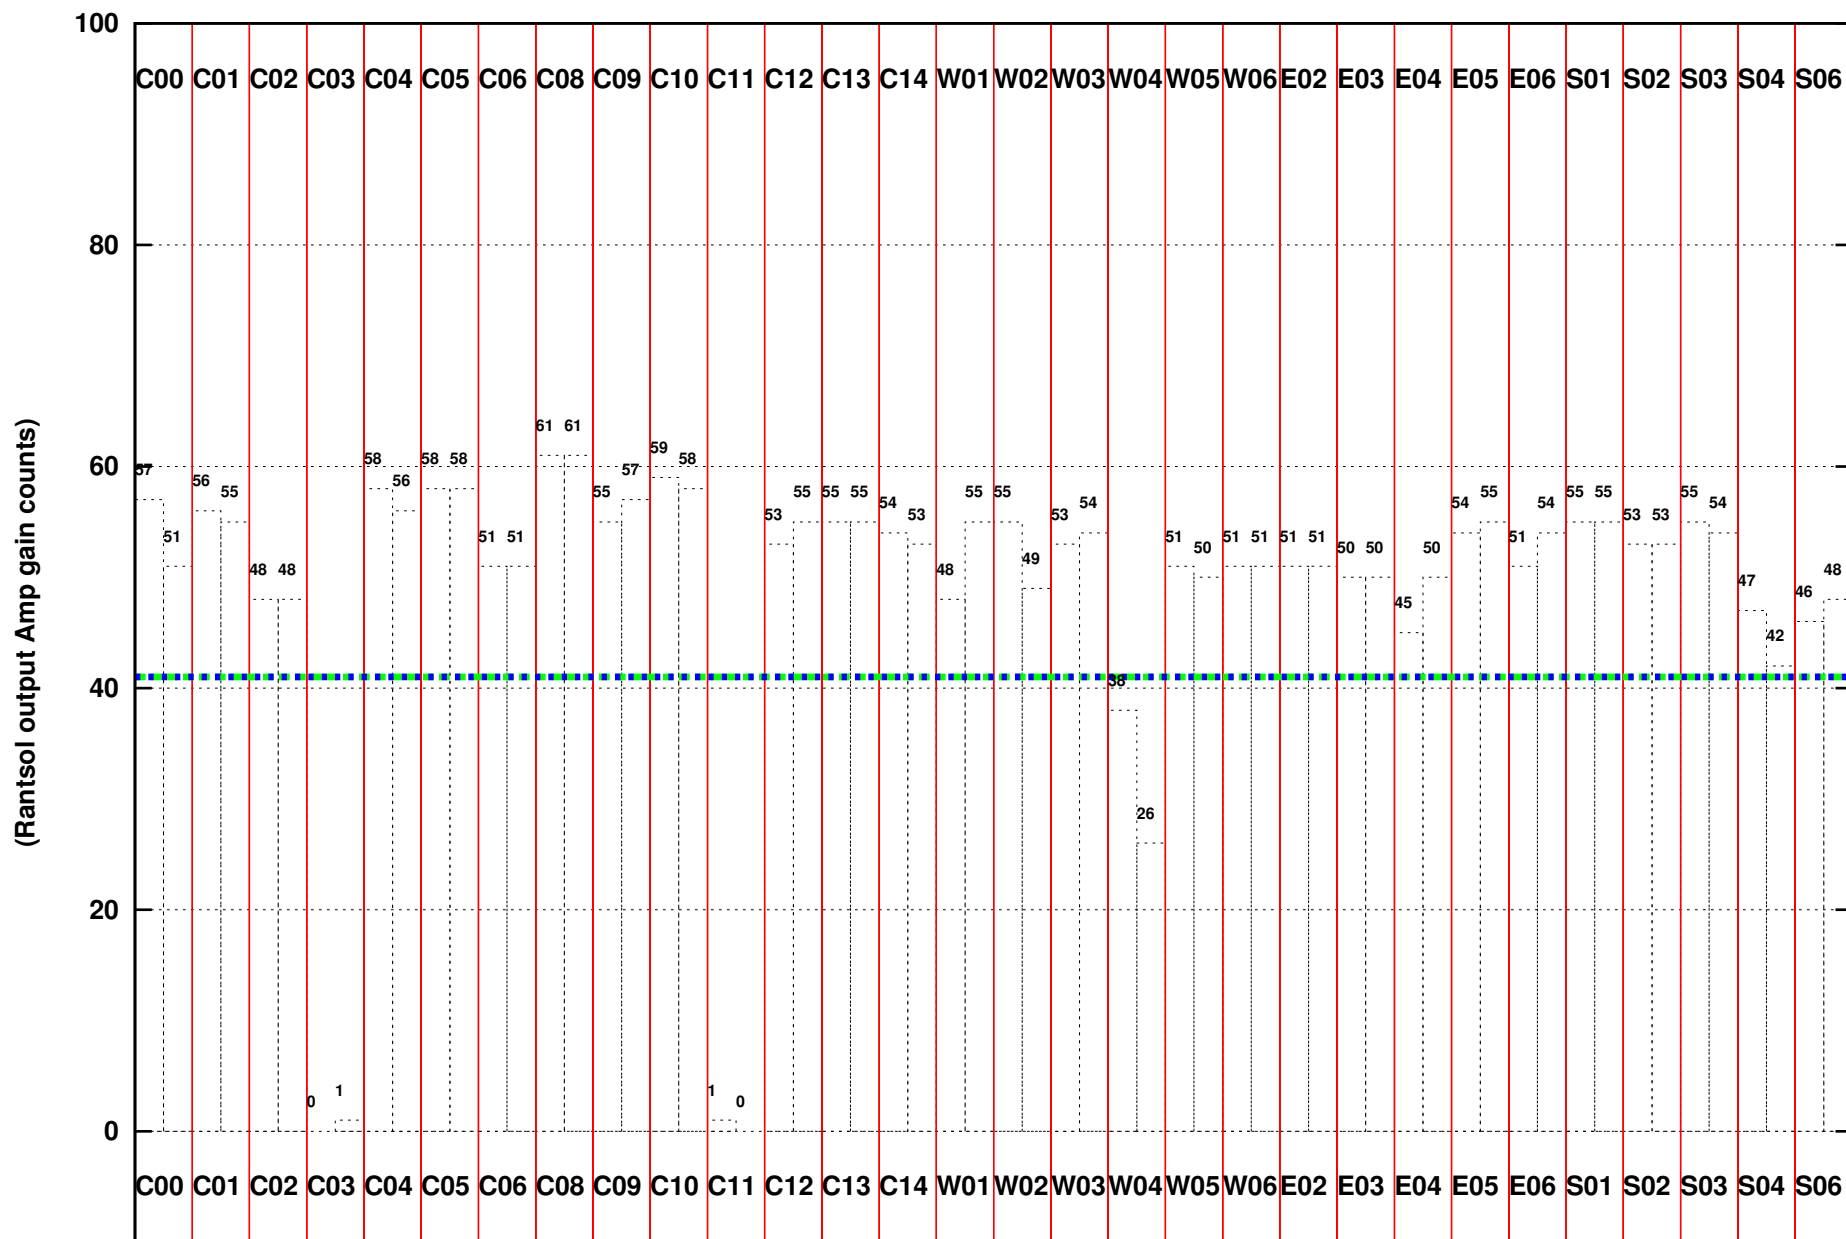

FRINGE STATUS (Rf:500.000,500.000 MHz., LO1:500.000,500.000 MHz., LO4/5:0.000,0.000 MHz.)

(File:/gwbifrddata/15mar/41_070_15mar2022_gwb.lta, scan:0, chan:4096, Src:3C286, Date:15Mar2022 22:22:26)