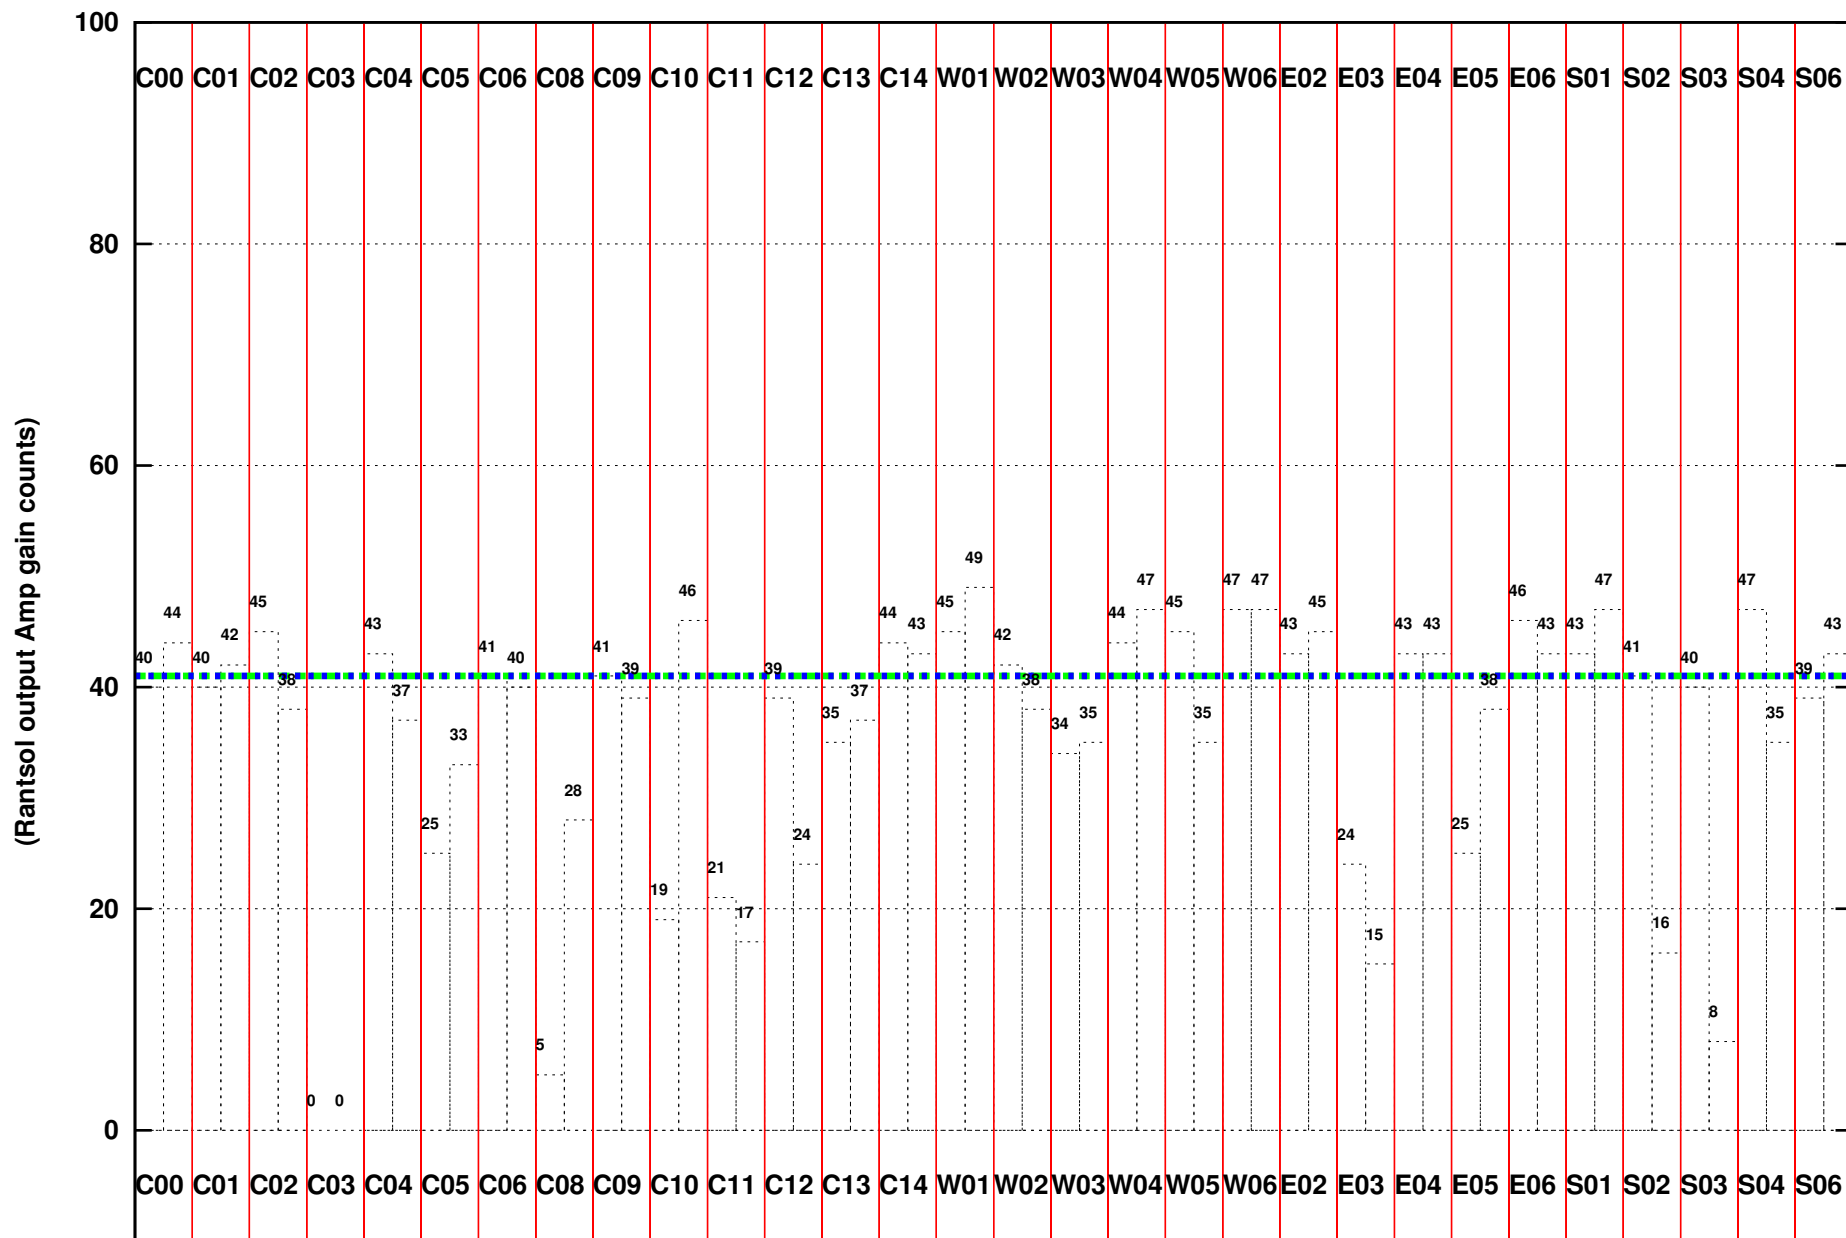

FRINGE STATUS (Rf:550.000,550.000 MHz., LO1:550.000,550.000 MHz., LO4/5:0.000,0.000 MHz.)

(File:/gwbifrd1/25mar/41_094_25mar2022_gwb.lta.1, scan:0, chan:4096, Src:3C147, Date:25Mar2022 18:20:41)