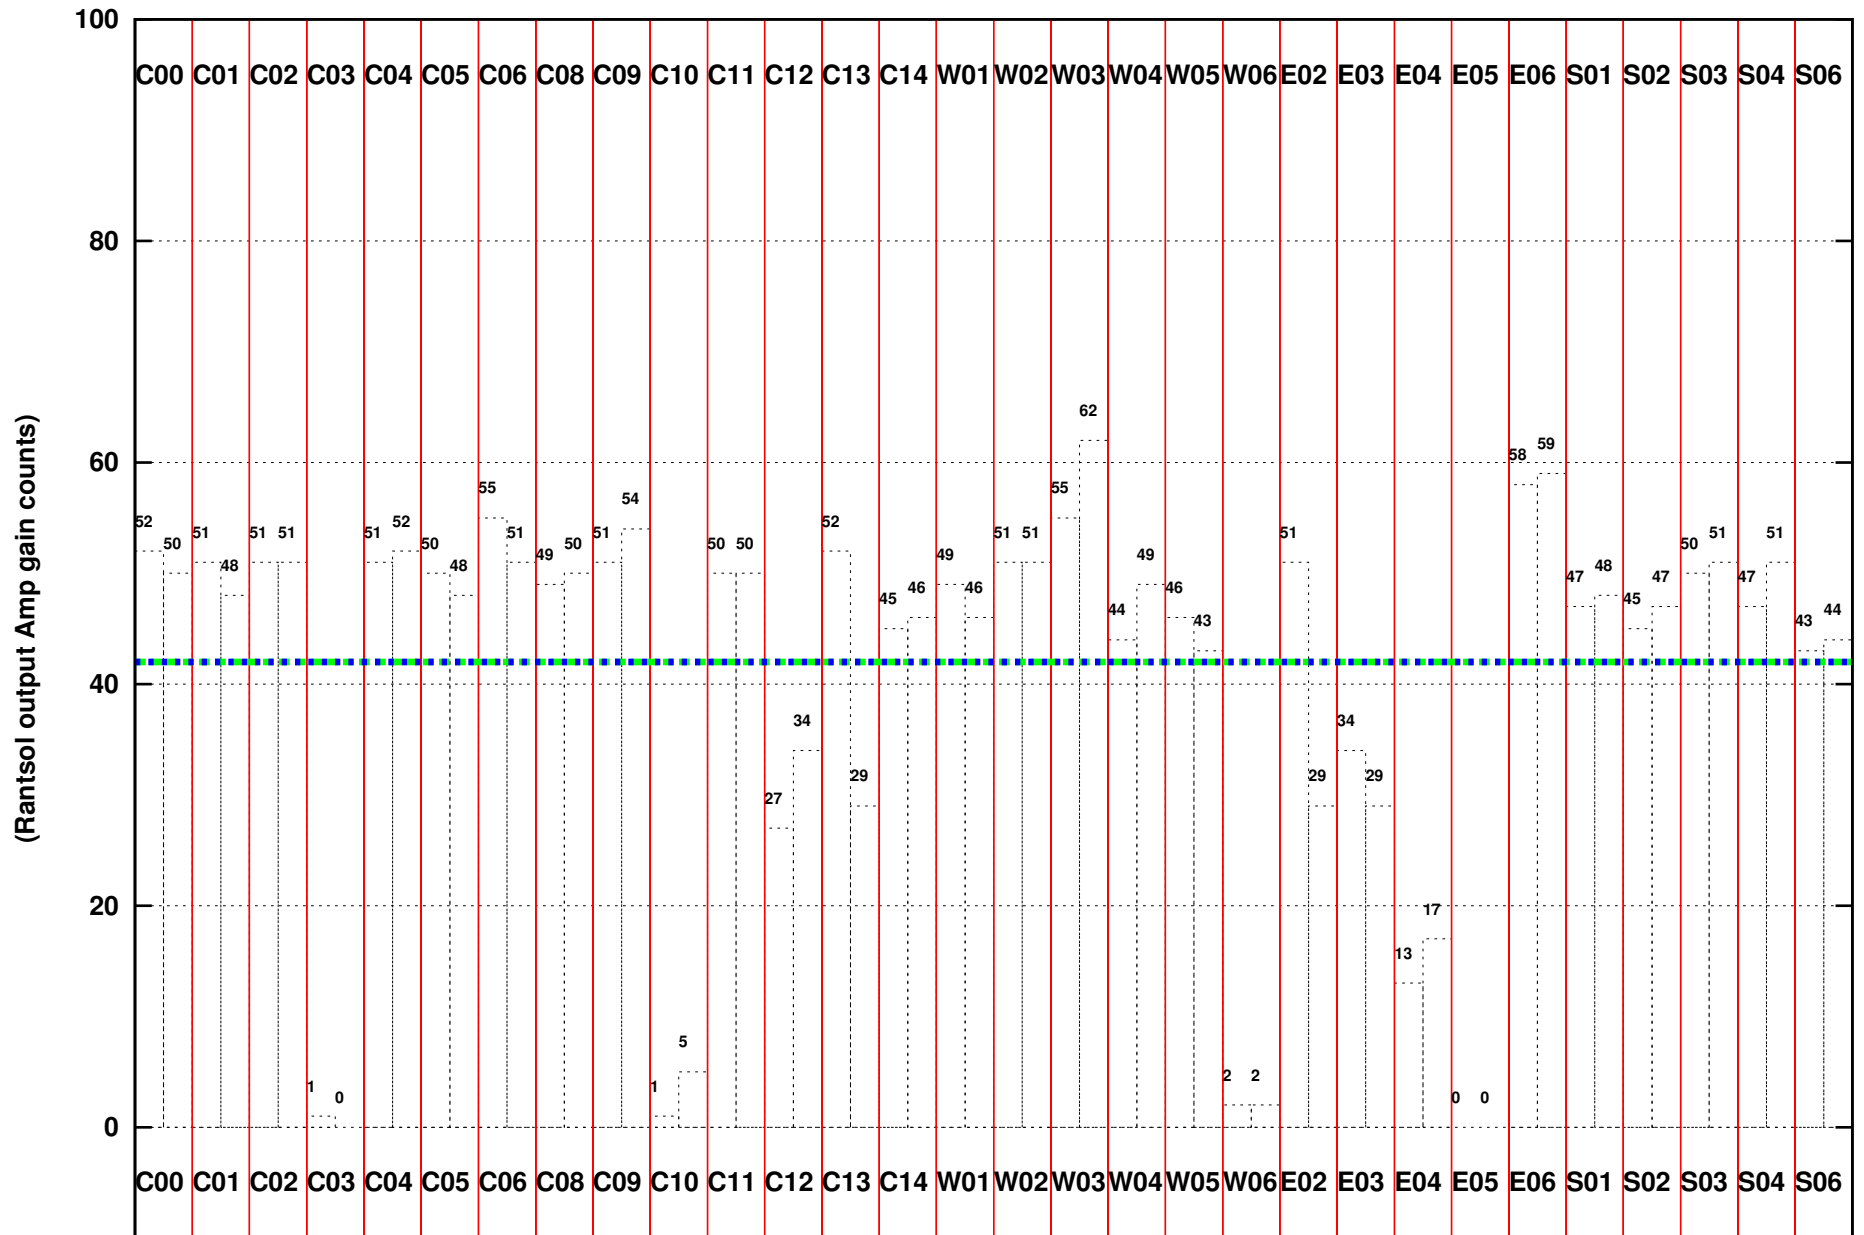

FRINGE STATUS (Rf:1460.000,1460.000 MHz., LO1:1460.000,1460.000 MHz., LO4/5:0.000,0.000 MHz.)

( File:/gwbifdata/03apr/41\_014\_03apr2022\_gwb.lta, scan:0, chan:1024, Src:3C48, Date:03Apr2022 12:20:01)