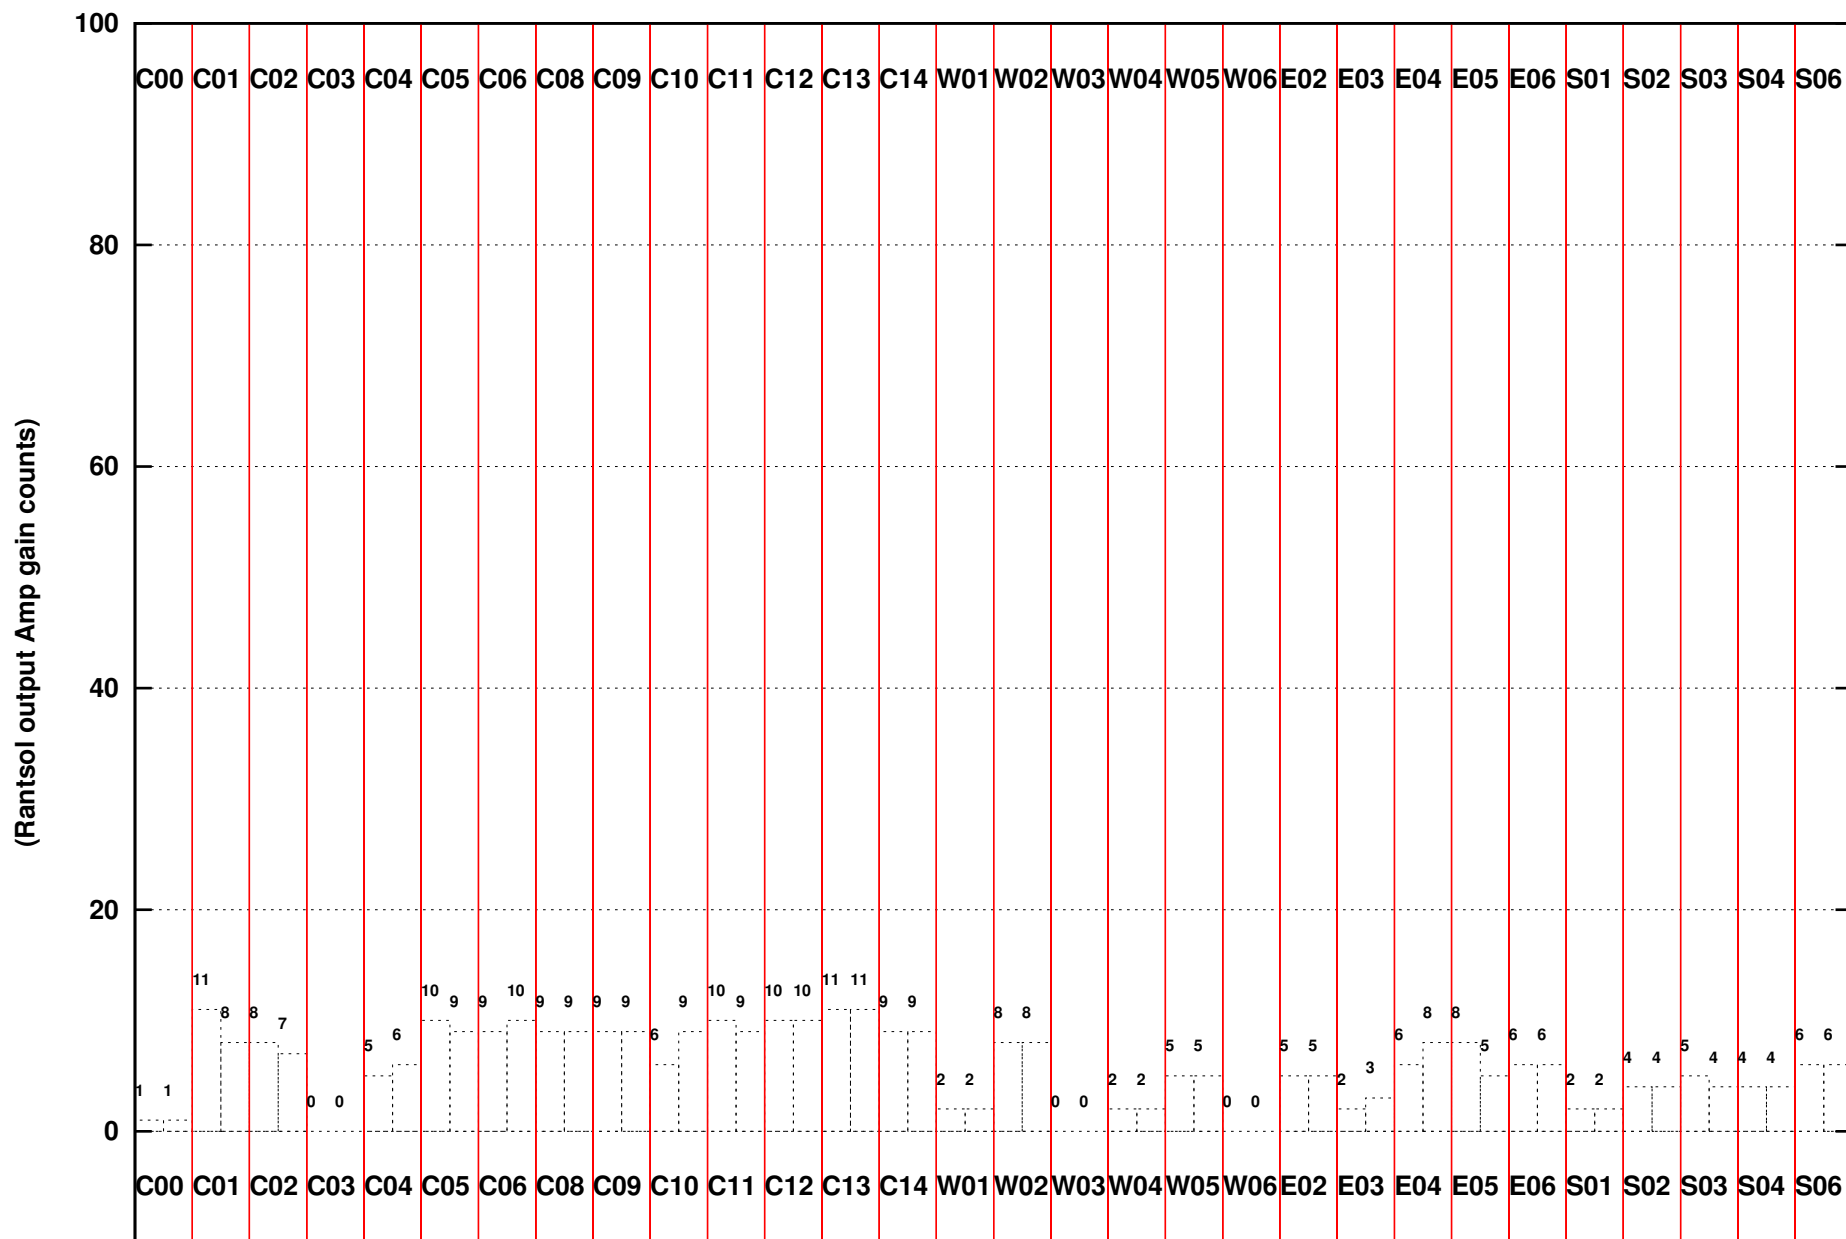

FRINGE STATUS (Rf:306.000,306.000 MHz., LO1:255.000,255.000 MHz., LO4/5:149.000,156.000 MHz.)

(File:/gsbifrddata1/27oct/43_039_27oct2022_gsb.lta, scan:0, chan:128, Src:J1925+2106, Date:27Oct2022 18:16:55)