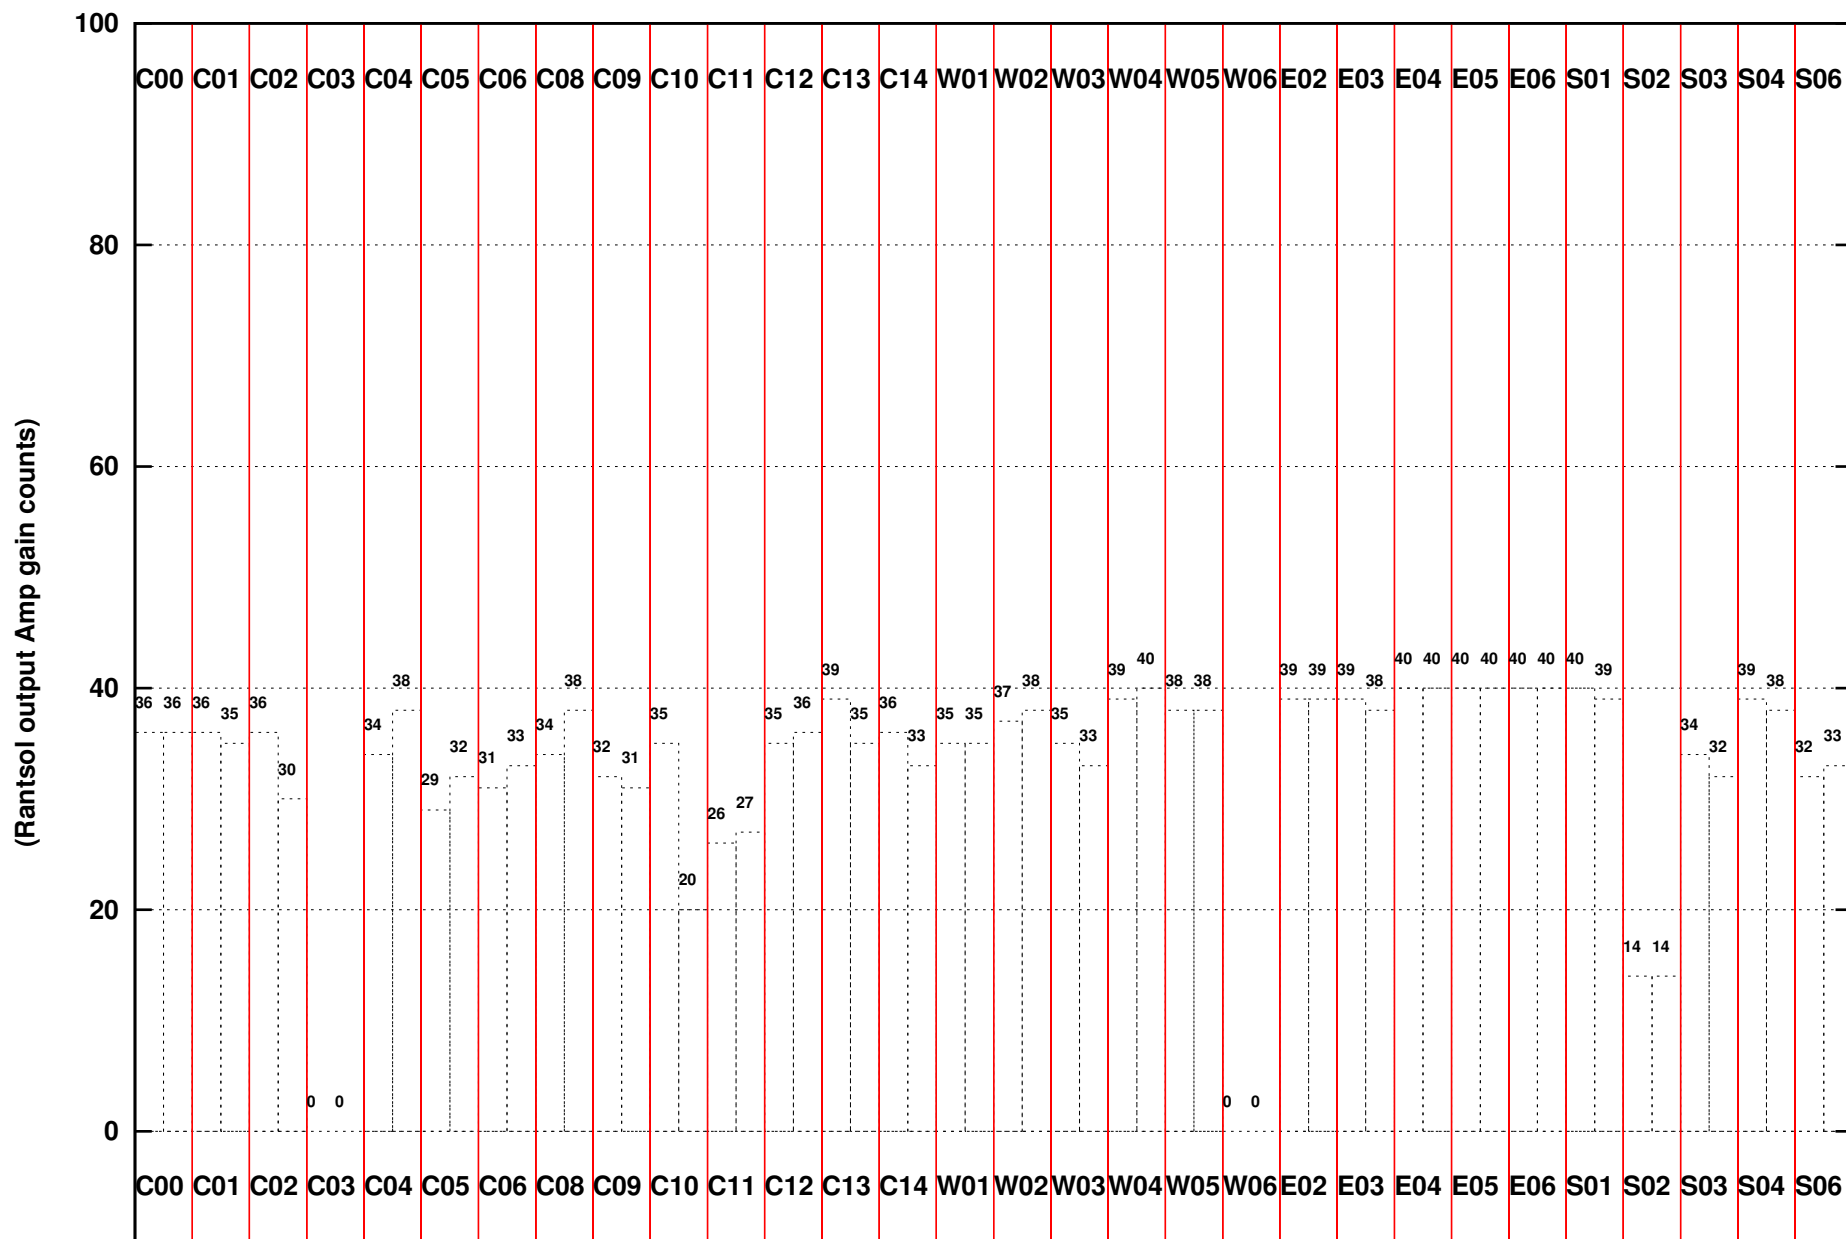

FRINGE STATUS (Rf:550.000,550.000 MHz., LO1:550.000,550.000 MHz., LO4/5:0.000,0.000 MHz.)

(File:/gwbifrddata/29oct/43_106_29oct2022_gwb.lta, scan:0, chan:2048, Src:1154-350, Date:29Oct2022 08:02:20)