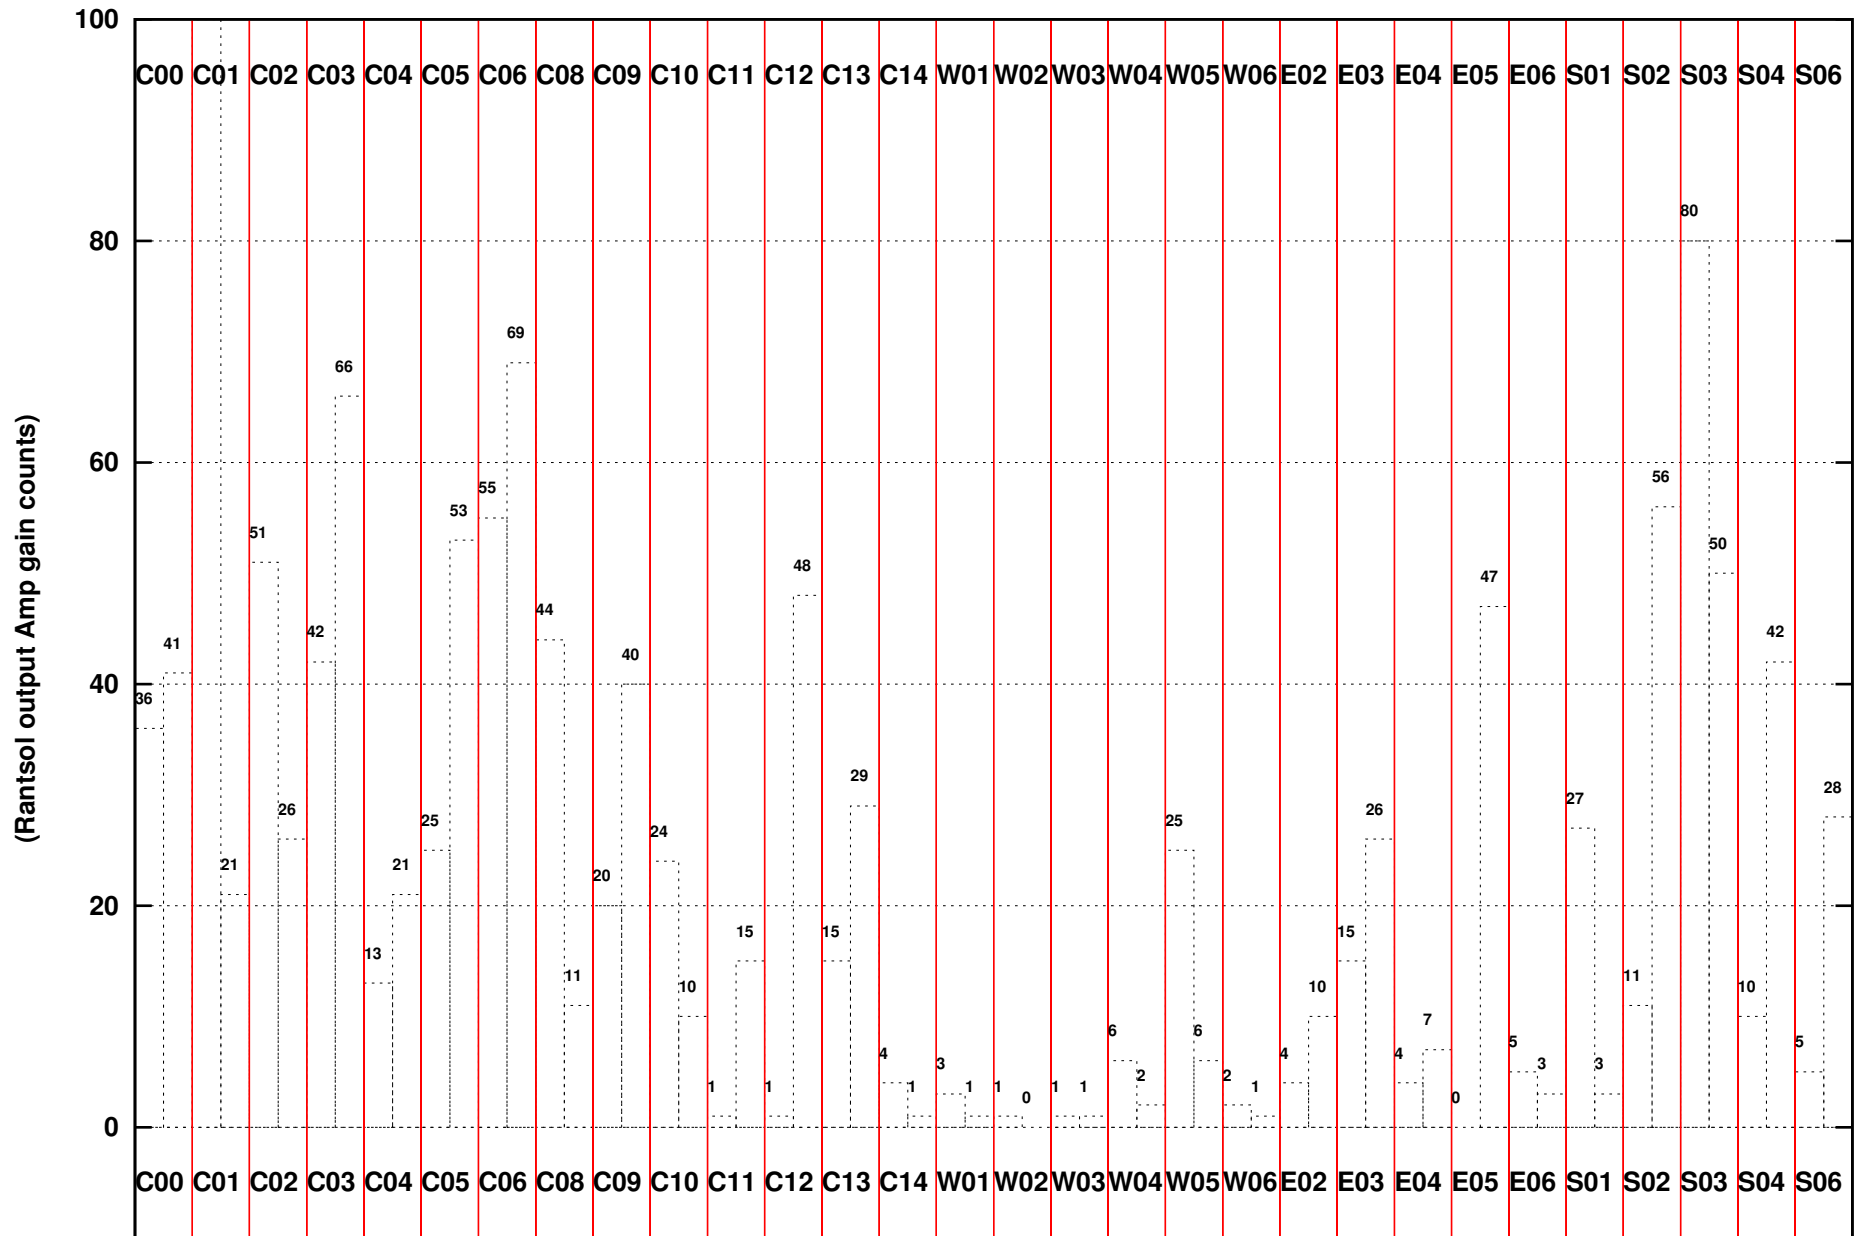

FRINGE STATUS (Rf:300.000,300.000 MHz., LO1:300.000,300.000 MHz., LO4/5:0.000,0.000 MHz.)

(File:/gwbifrddata2/30oct/43_120_30oct2022_gwb.lta, scan:0, chan:4096, Src:3C298, Date:30Oct2022 11:31:55)