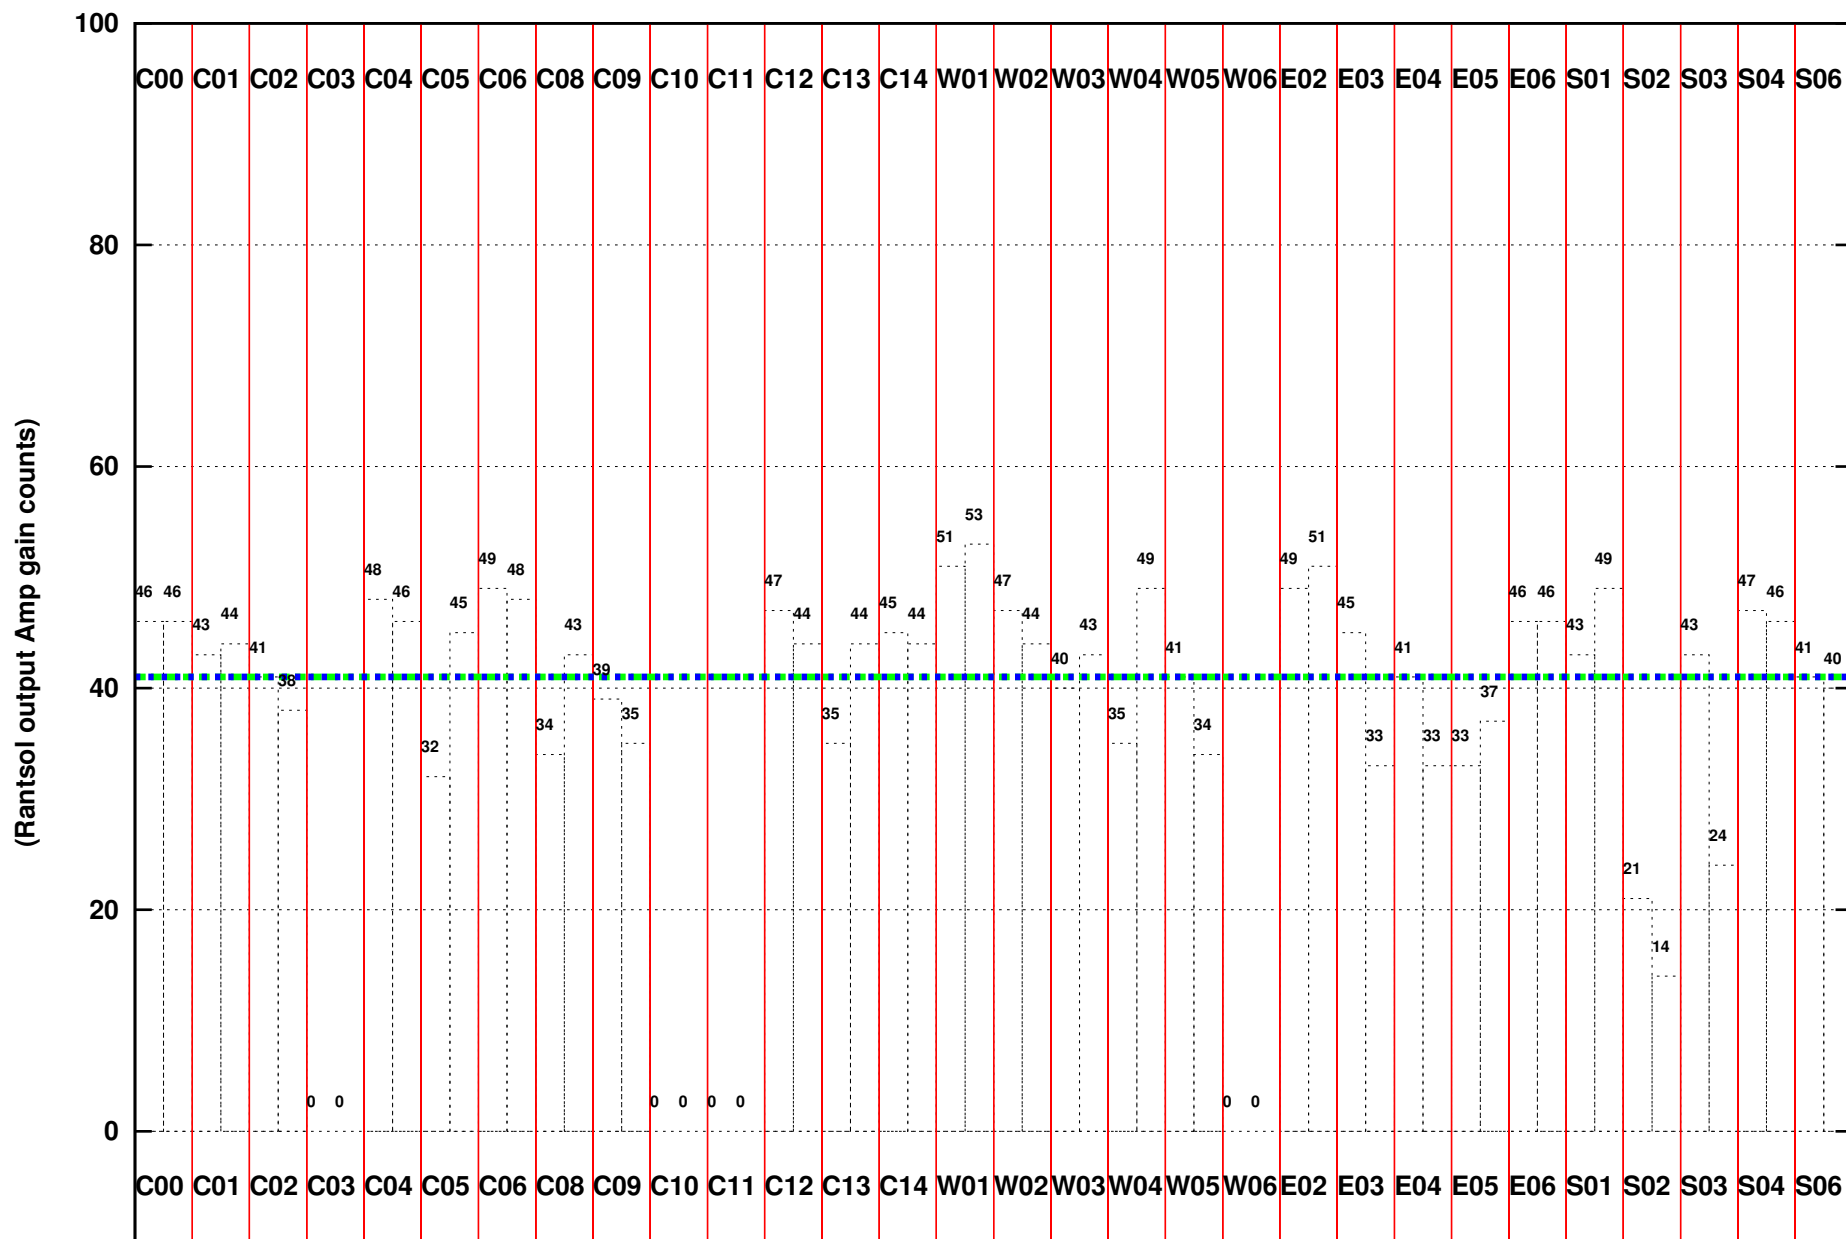

FRINGE STATUS (Rf:550.000,550.000 MHz., LO1:550.000,550.000 MHz., LO4/5:0.000,0.000 MHz.)

(File:/gwbifrddata2/31oct/43_067_31oct2022_gwb.lta.1, scan:0, chan:1024, Src:3C286, Date:31Oct2022 11:15:21)