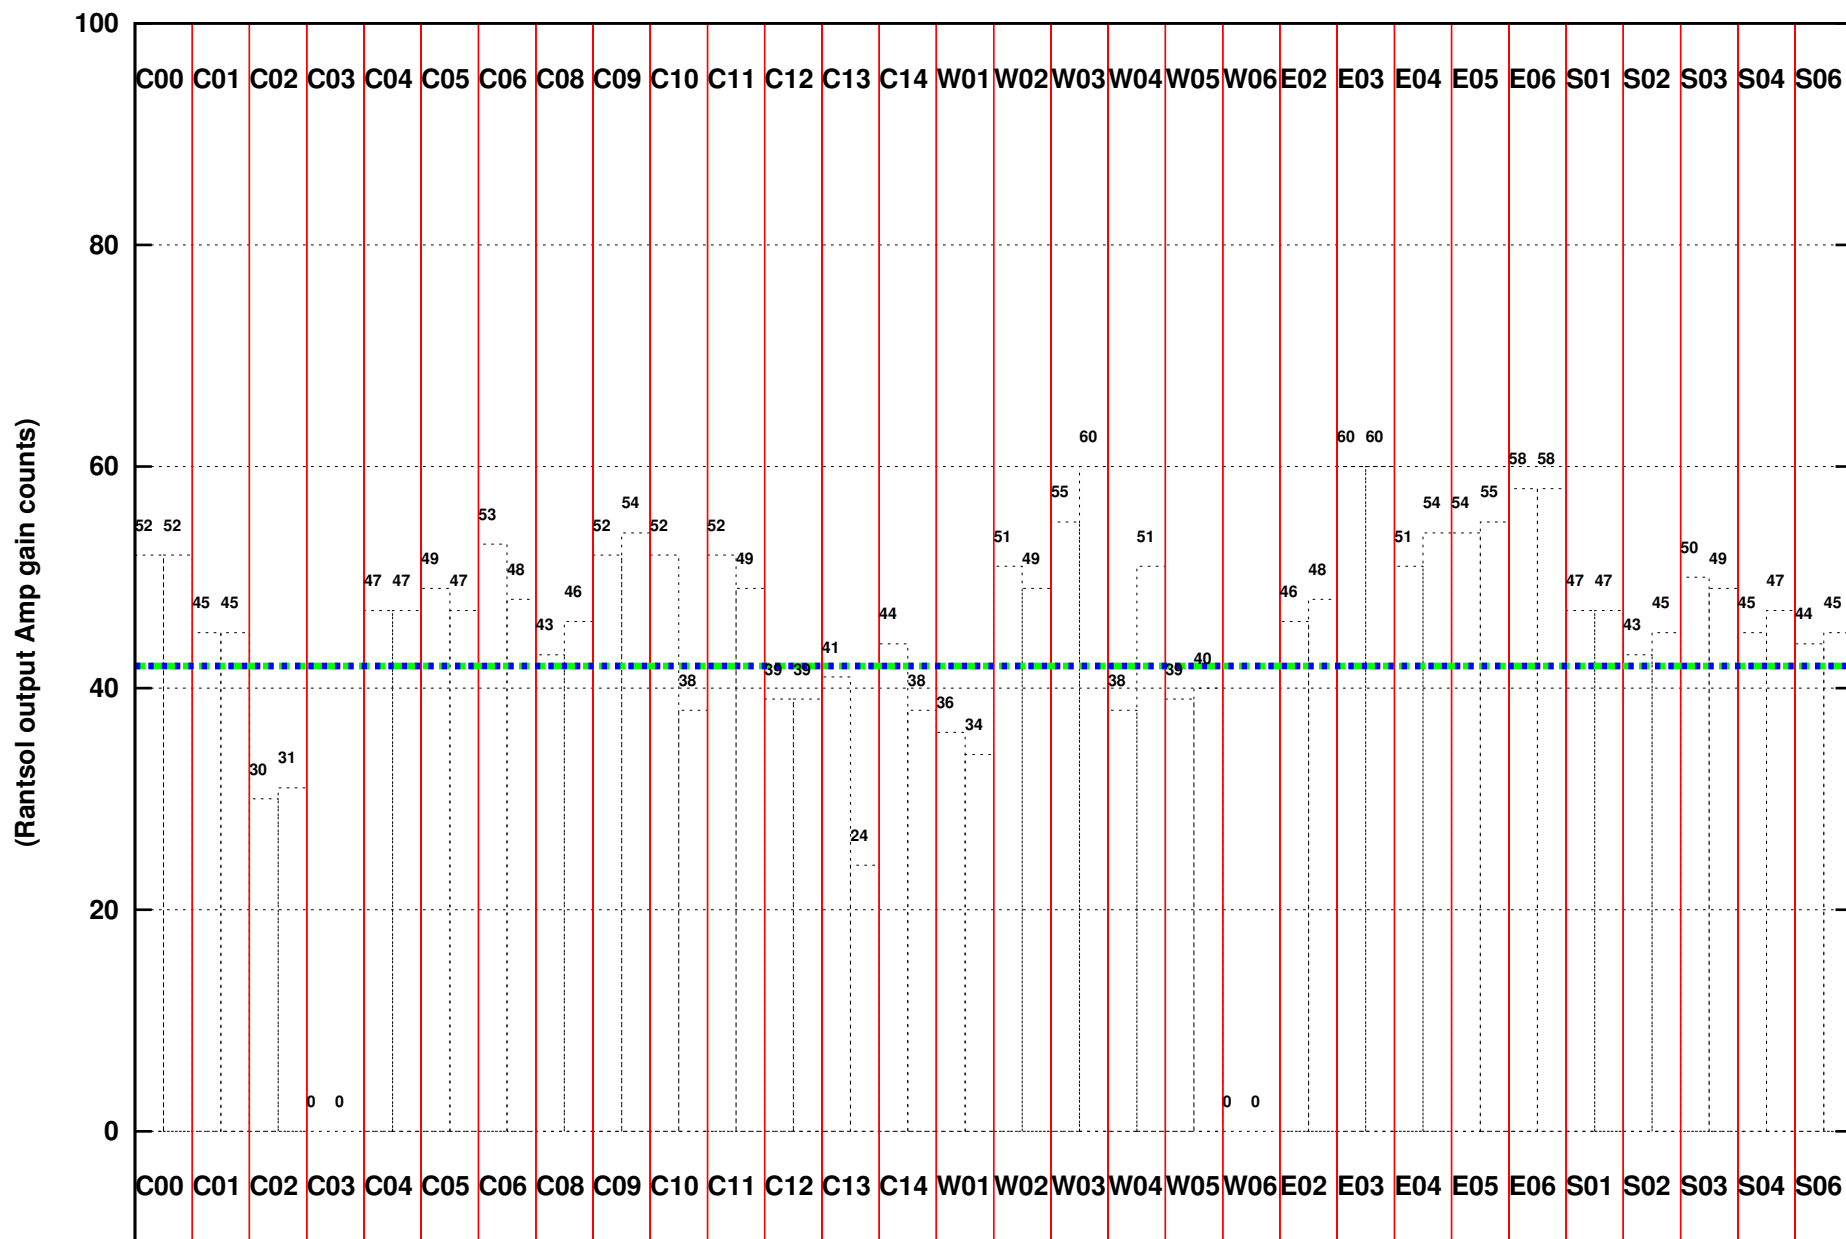

FRINGE STATUS (Rf:1460.000,1460.000 MHz., LO1:1460.000,1460.000 MHz., LO4/5:0.000,0.000 MHz.)

(File:/gwbifrddata2/31oct/43_118_31oct2022_gwb.lta, scan:0, chan:1024, Src:3C147, Date:31Oct2022 23:50:42)