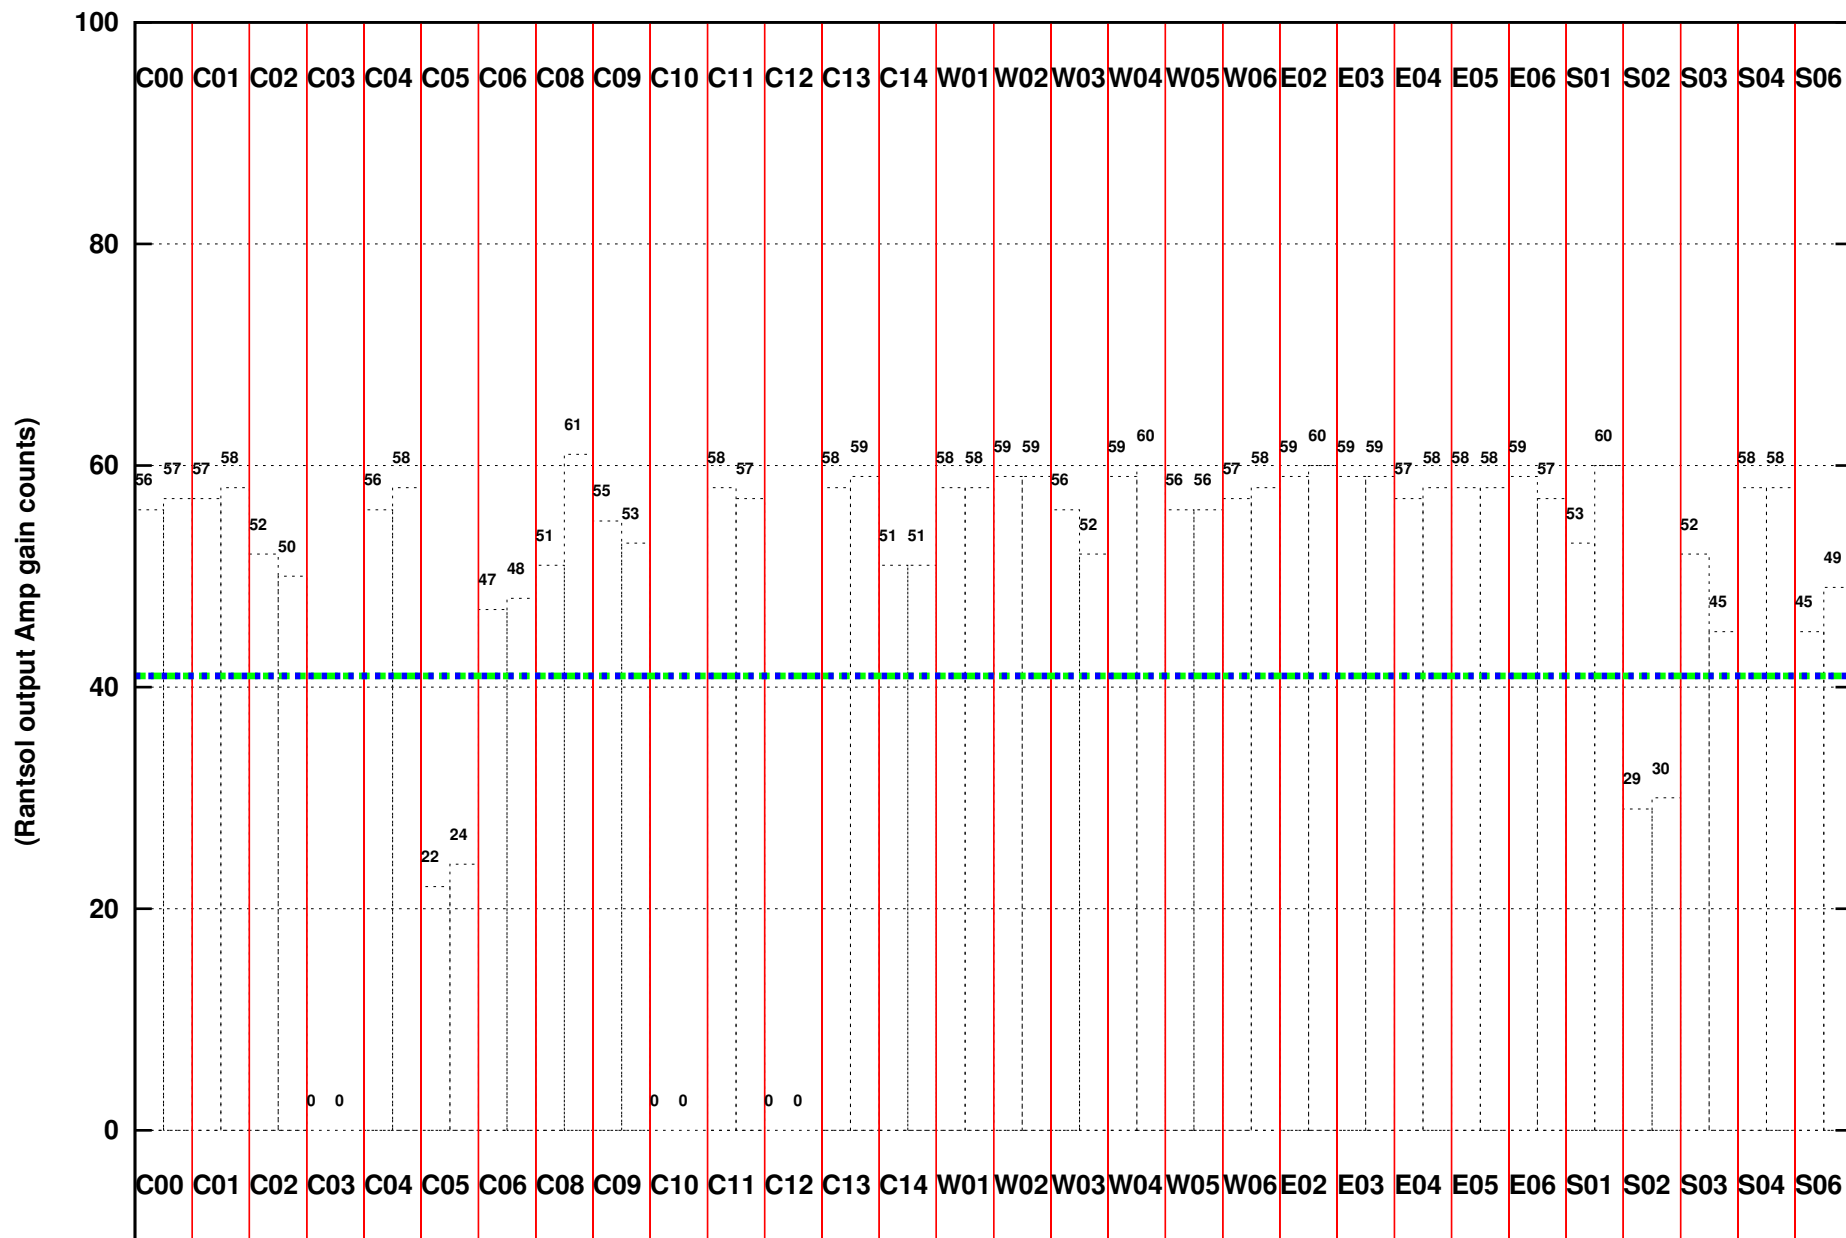

FRINGE STATUS (Rf:550.000,550.000 MHz., LO1:550.000,550.000 MHz., LO4/5:0.000,0.000 MHz.)

(File:/gwbifrddata/01nov/43_028_01nov2022_gwb.lta, scan:0, chan:2048, Src:3C286, Date:01Nov2022 12:31:52)