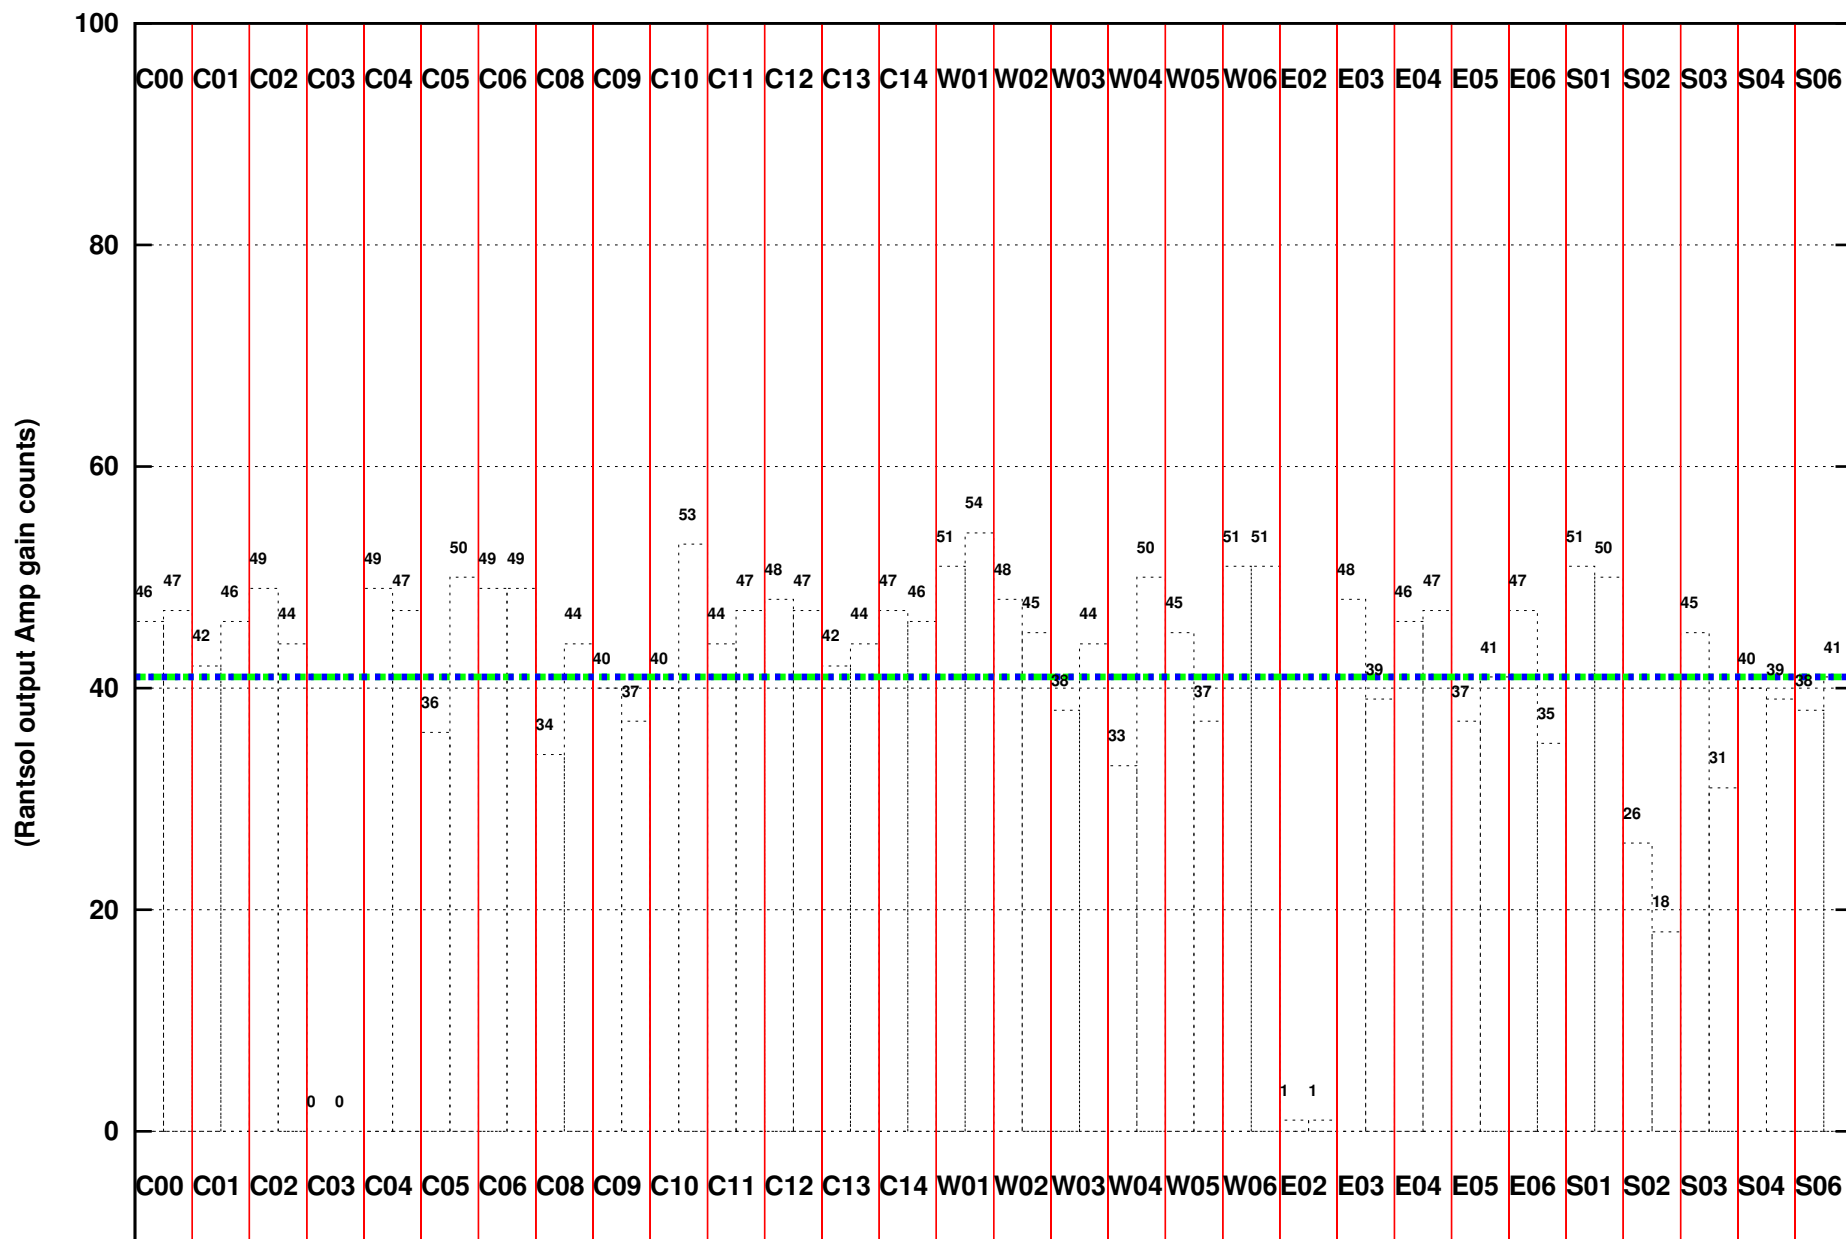

FRINGE STATUS (Rf:550.000,550.000 MHz., LO1:550.000,550.000 MHz., LO4/5:0.000,0.000 MHz.)

(File:/gwbifrddata1/04nov/43_090_04nov2022_gwb.lta, scan:0, chan:2048, Src:3C286, Date:04Nov2022 08:17:36)