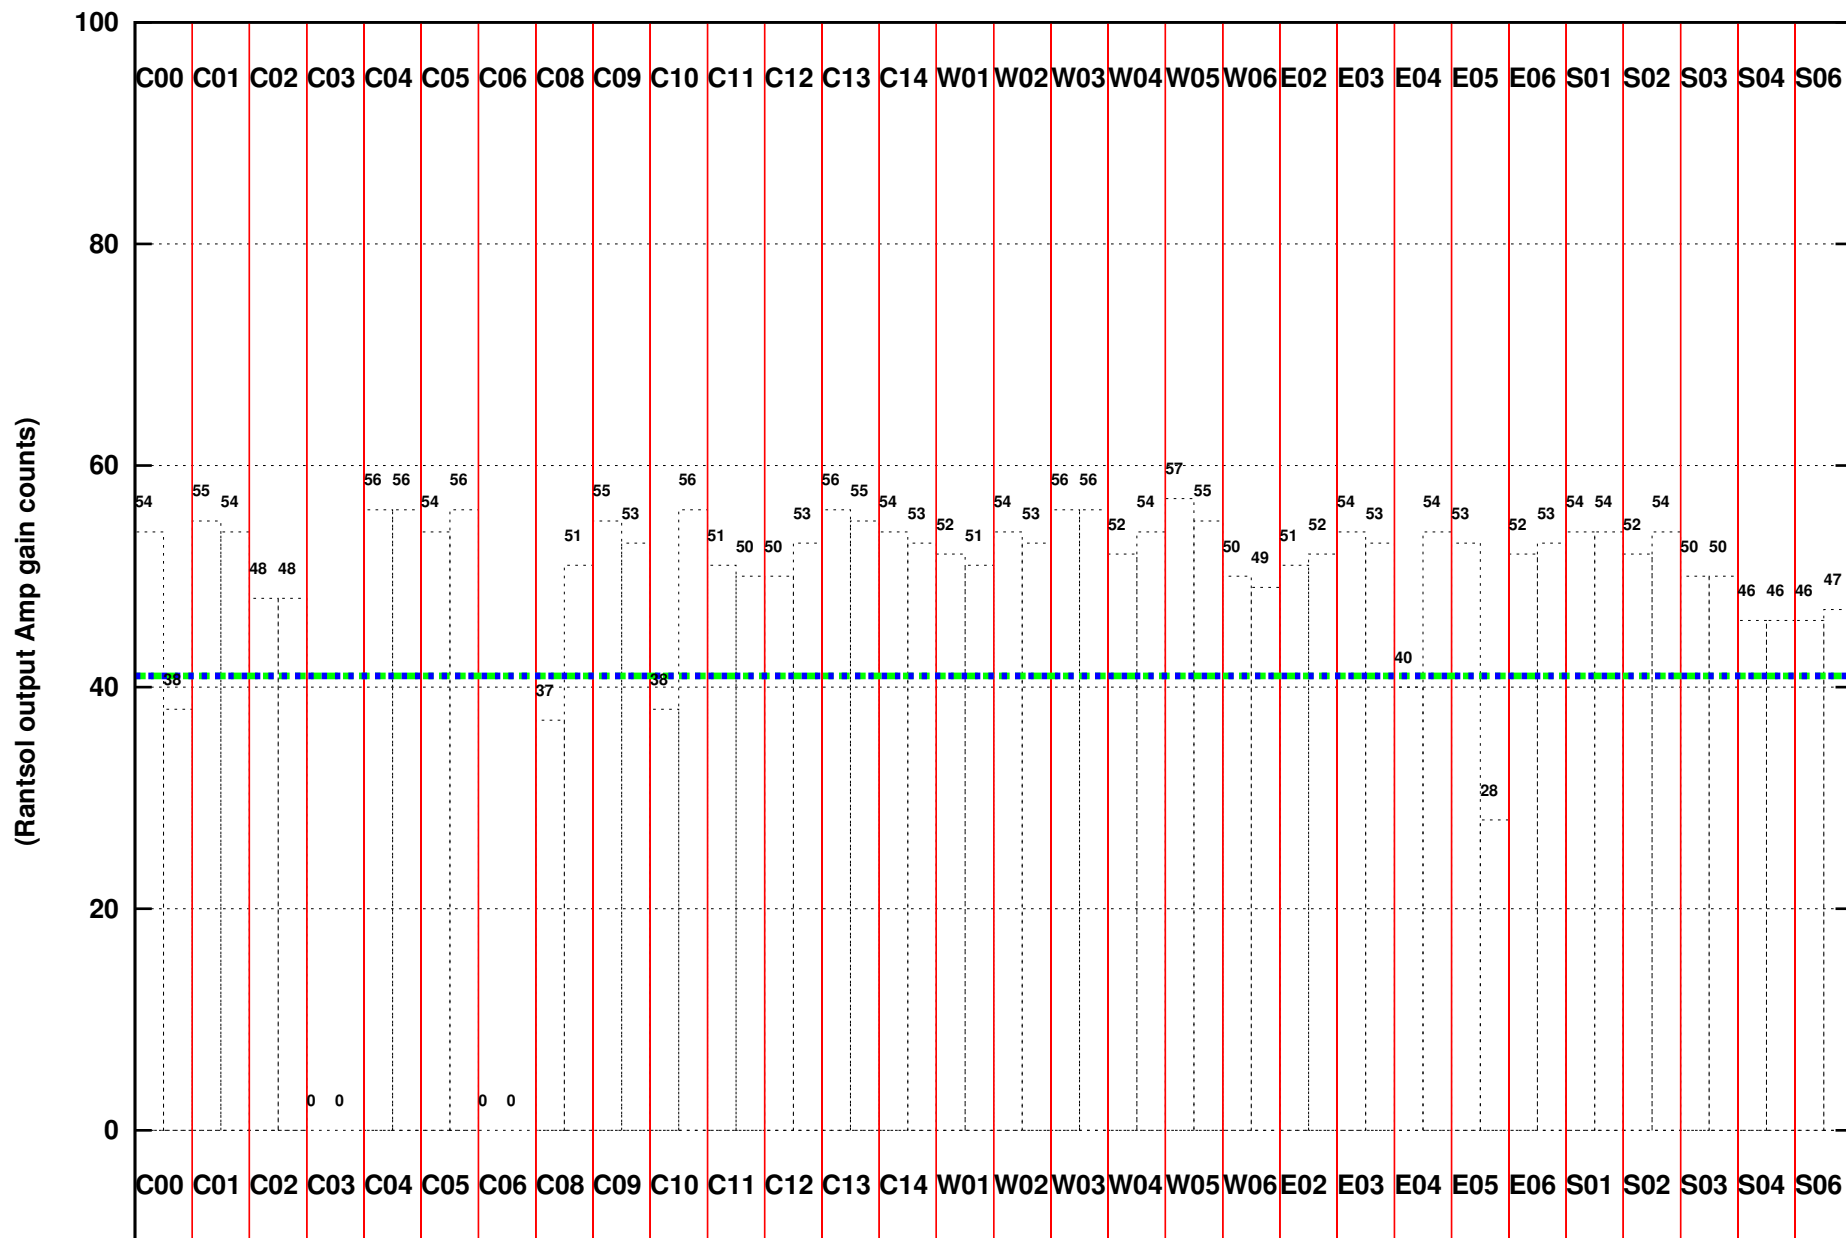

FRINGE STATUS (Rf:500.000,500.000 MHz., LO1:500.000,500.000 MHz., LO4/5:0.000,0.000 MHz.)

(File:/gwbifrddata1/05nov/43_003_05nov2022_gwb.lta, scan:0, chan:512, Src:3C147, Date:05Nov2022 04:24:10)