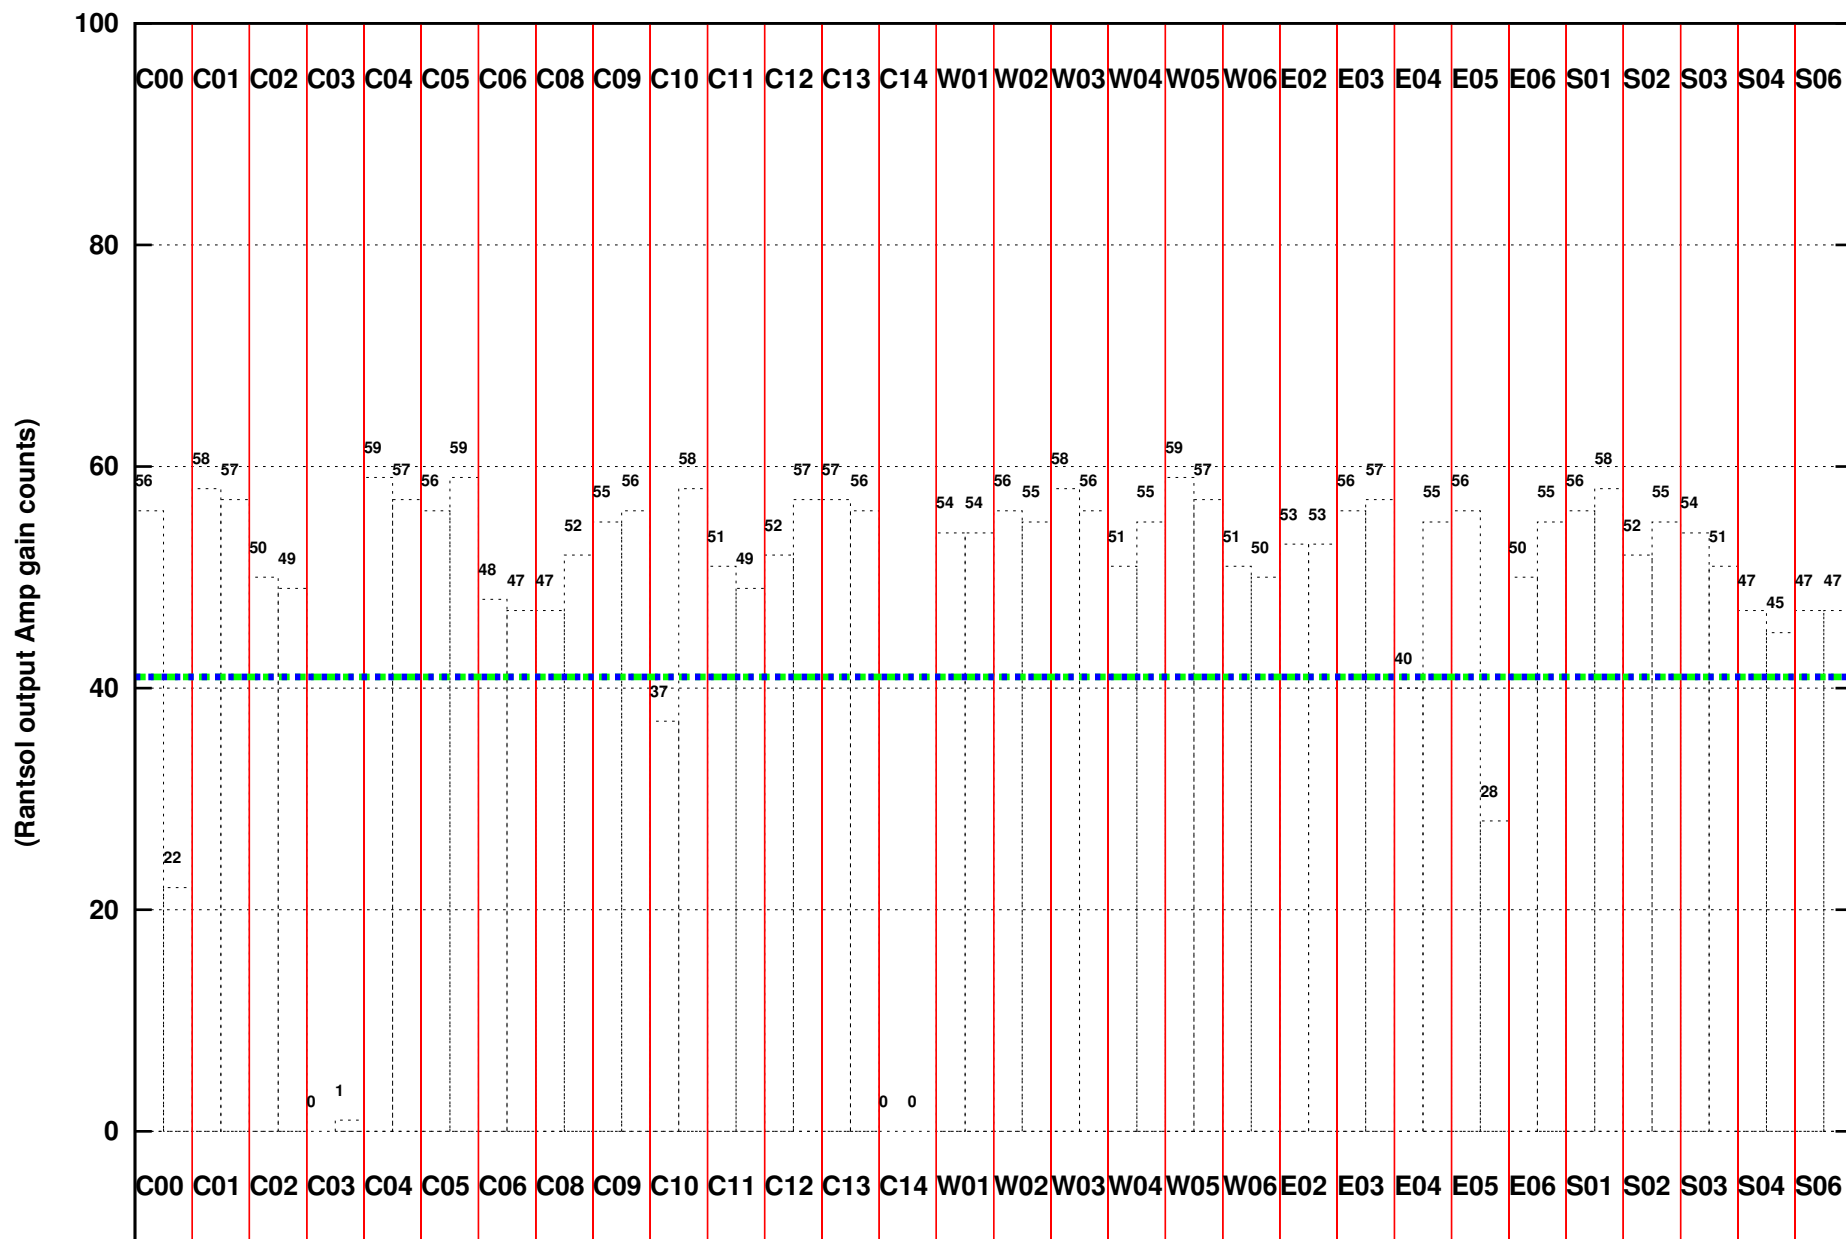

FRINGE STATUS (Rf:500.000,500.000 MHz., LO1:500.000,500.000 MHz., LO4/5:0.000,0.000 MHz.)

(File:/gwbifrddata1/08nov/43_100_08nov2022_gwb.lta, scan:0, chan:2048, Src:3C286, Date:08Nov2022 08:19:57)