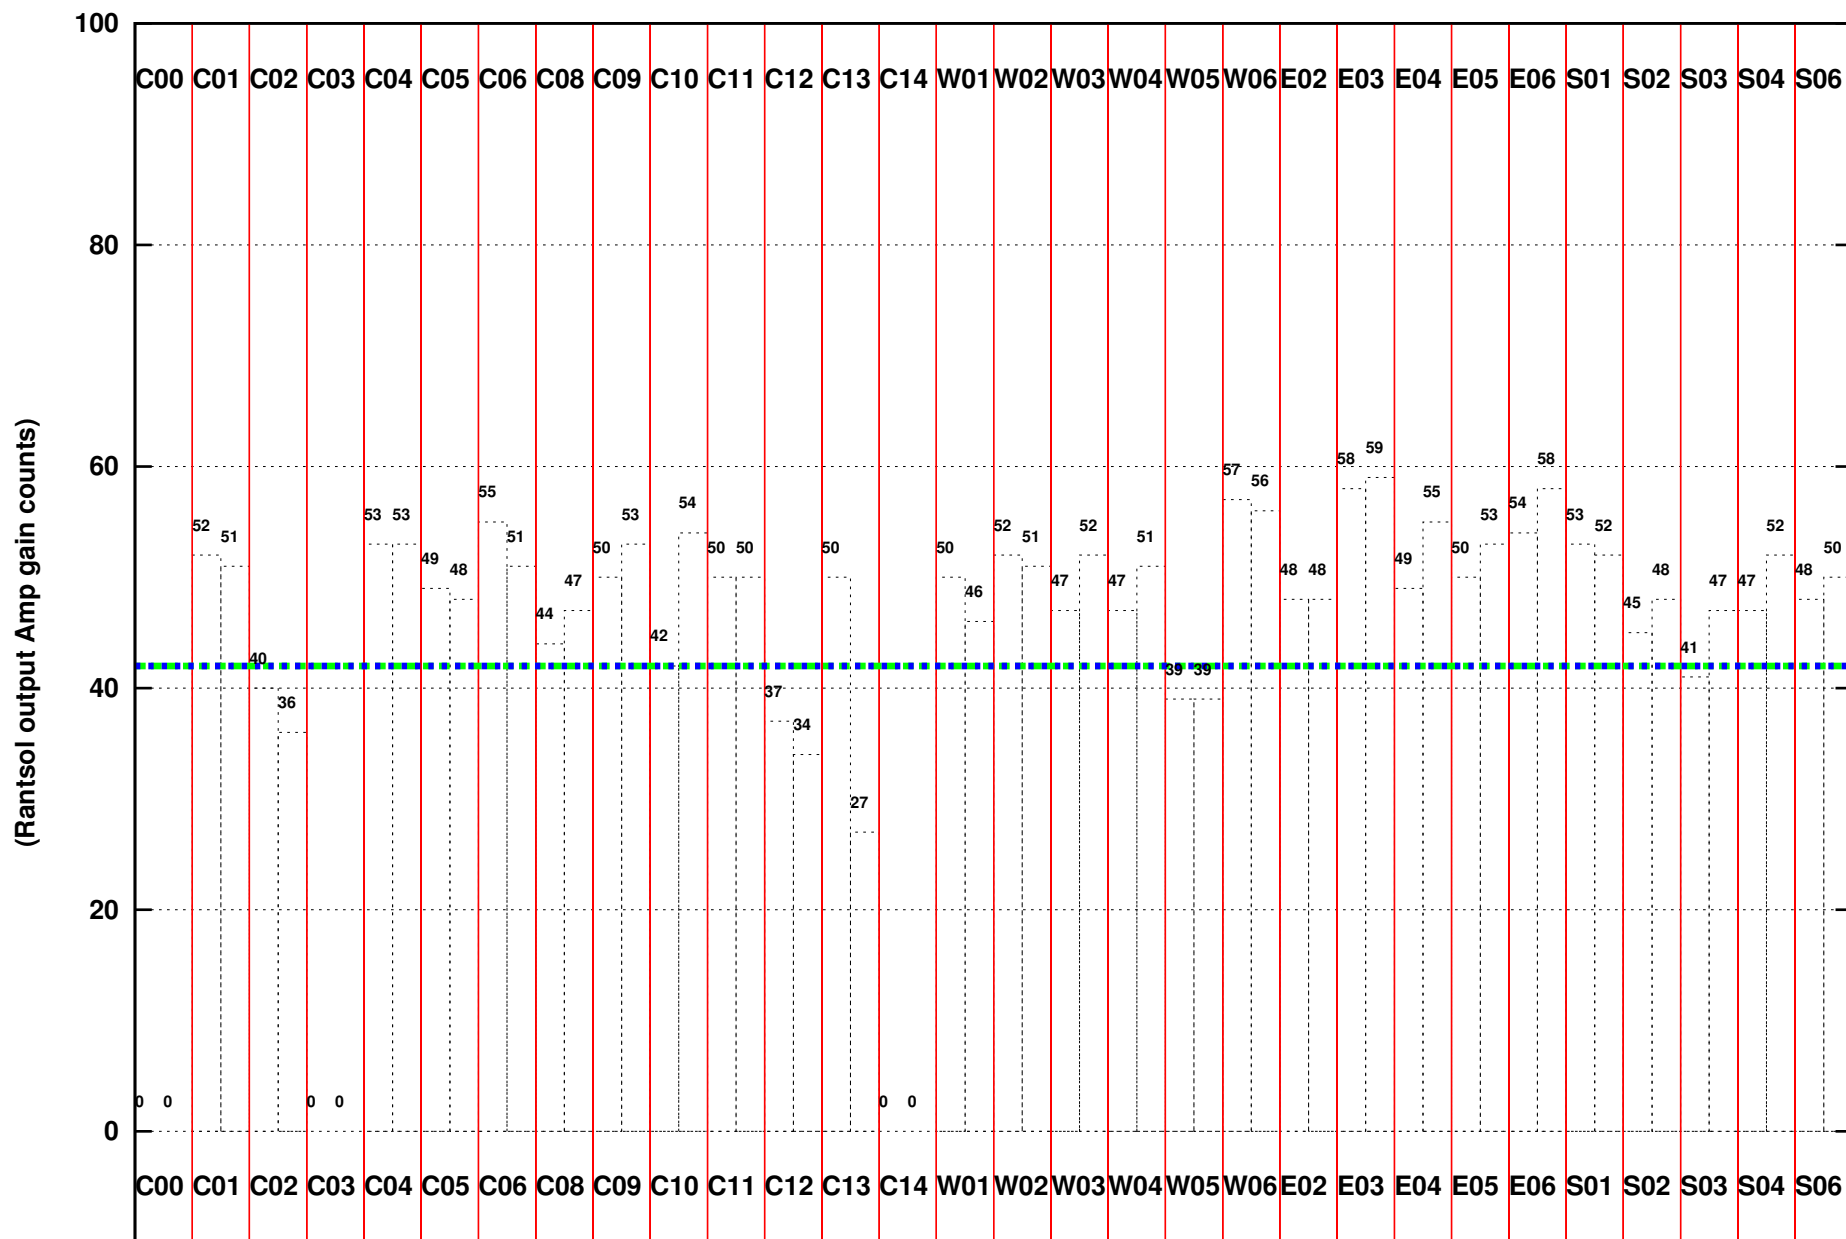

FRINGE STATUS (Rf:1460.000,1460.000 MHz., LO1:1460.000,1460.000 MHz., LO4/5:0.000,0.000 MHz.)

(File:/gwbifrd1/08nov/43_100_08nov2022_gwb.lta.1, scan:0, chan:4096, Src:3C286, Date:08Nov2022 10:59:16)