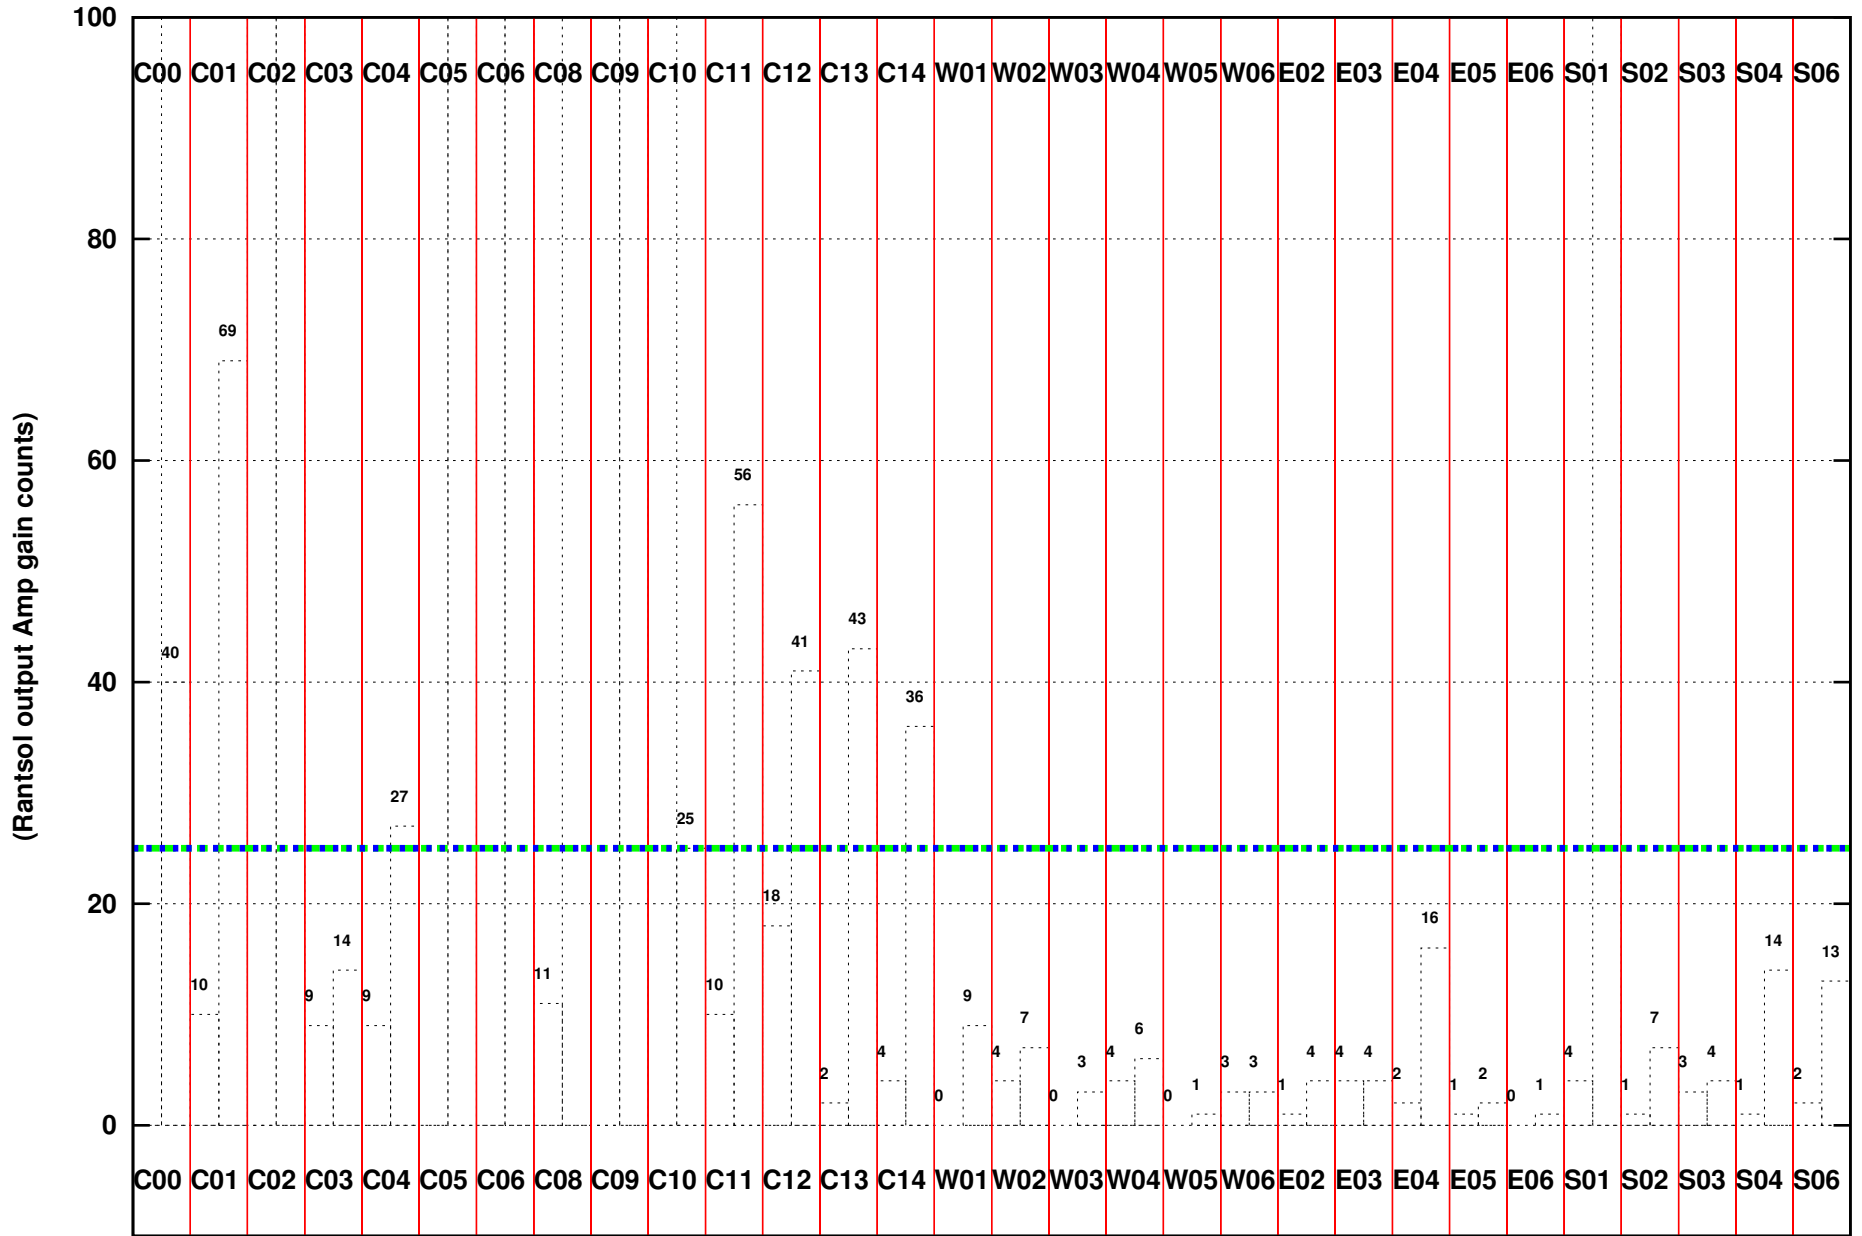

FRINGE STATUS (Rf:300.000,300.000 MHz., LO1:300.000,300.000 MHz., LO4/5:0.000,0.000 MHz.)

(File:/gwbifrddata/12nov/43_041_12nov2022_gwb.lta, scan:0, chan:2048, Src:3C48, Date:12Nov2022 19:26:15)