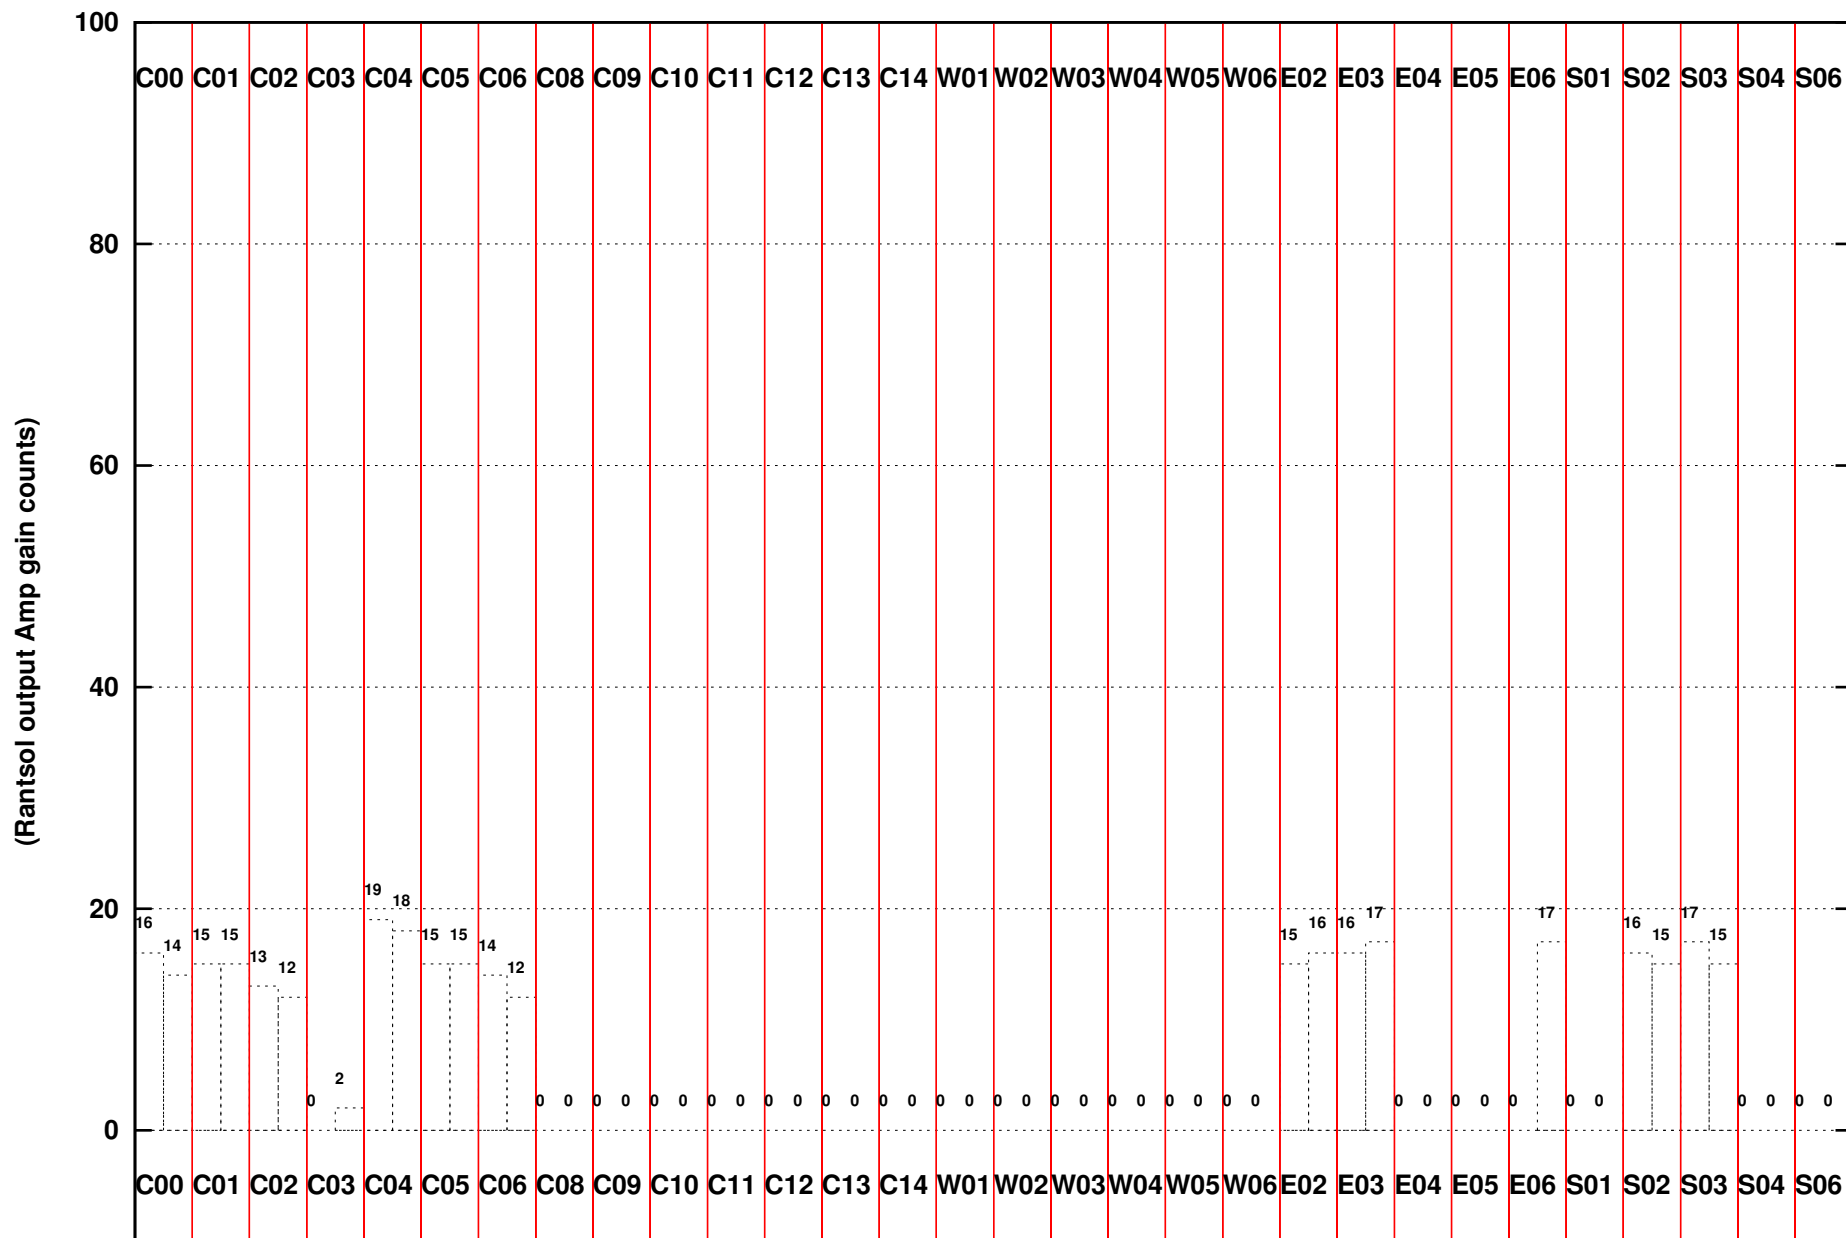

FRINGE STATUS (Rf:500.000,500.000 MHz., LO1:500.000,500.000 MHz., LO4/5:0.000,0.000 MHz.)

(File:/gwbifrddata2/13nov/43_093a_13nov2022_subar1_gwb.lta, scan:0, chan:2048, Src:2052+365, Date:13Nov2022 14:34:01)