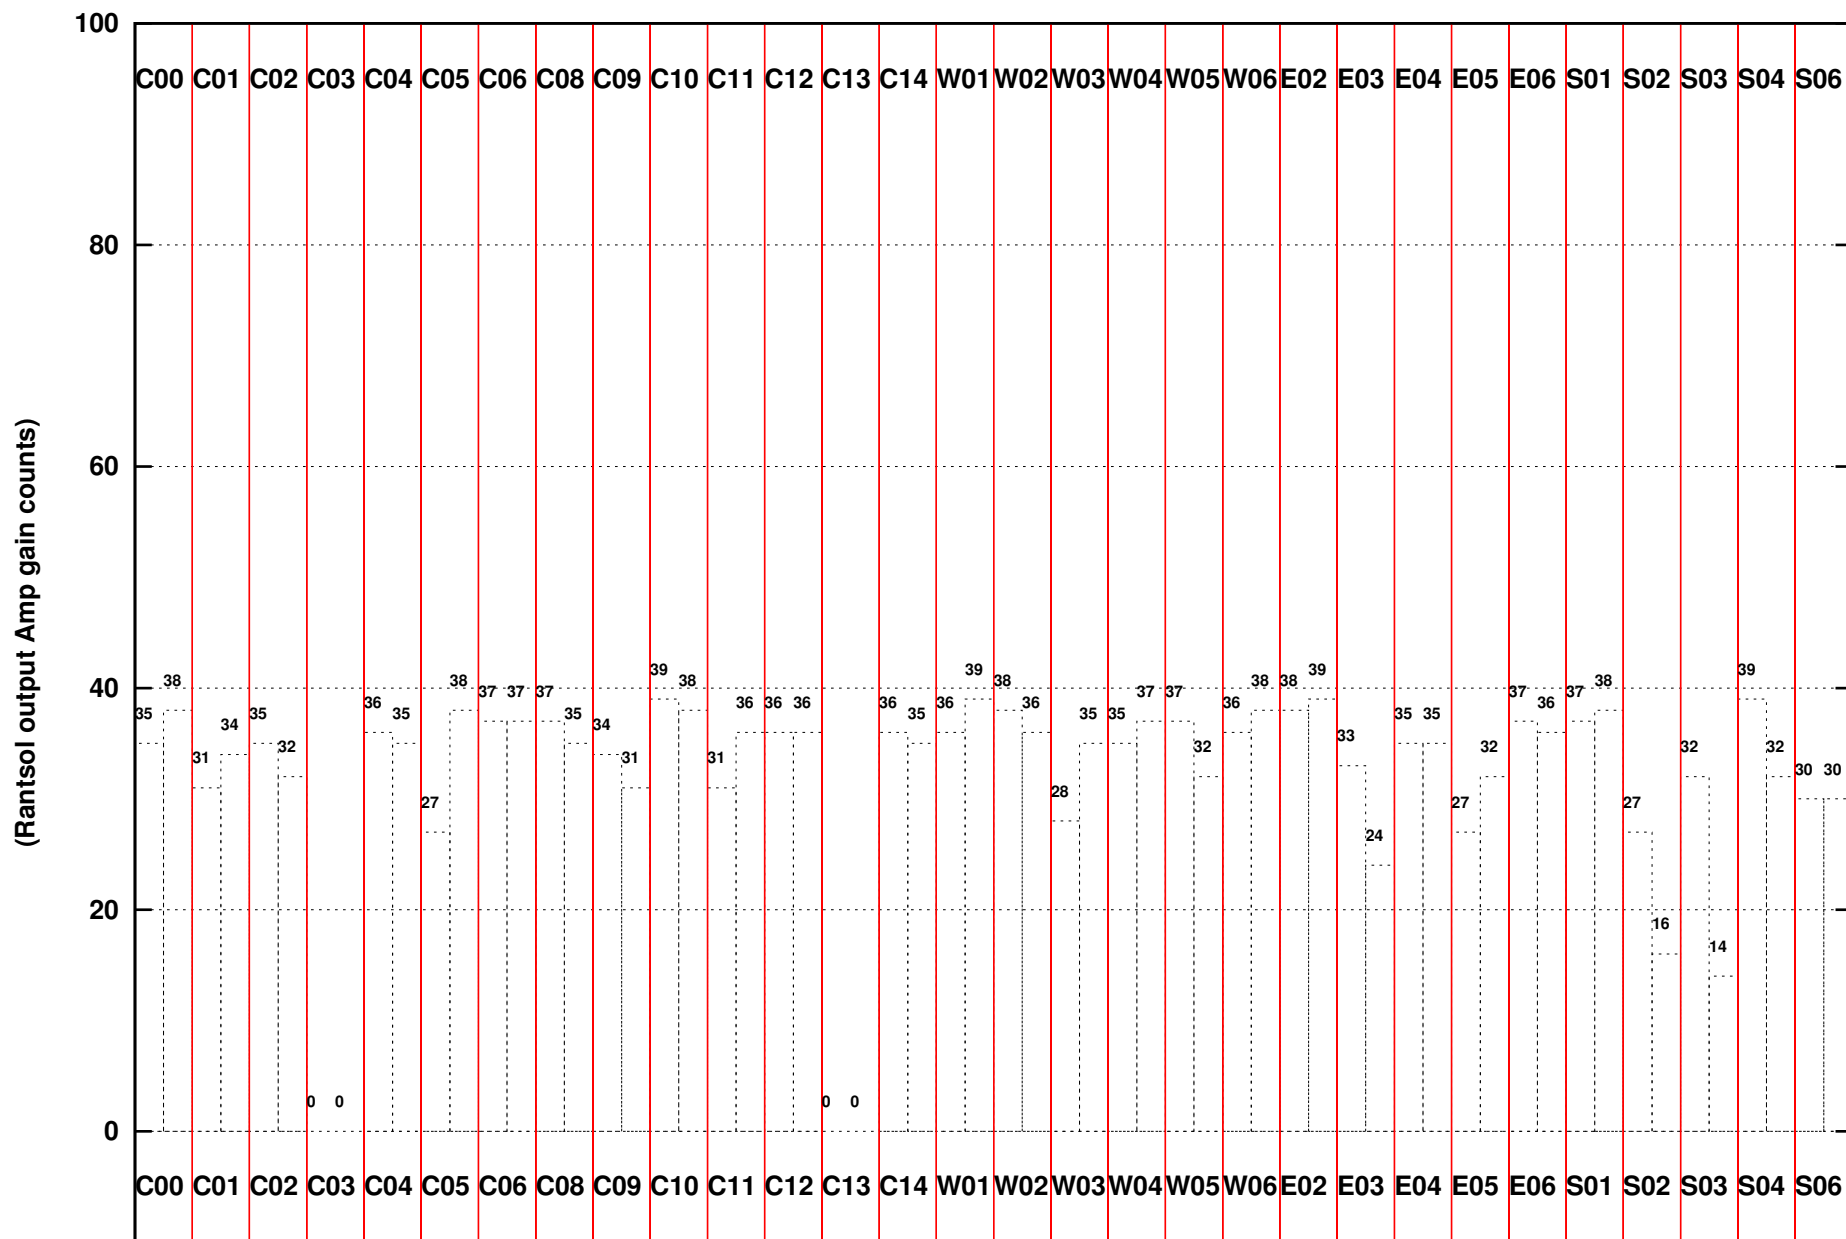

FRINGE STATUS (Rf:550.000,550.000 MHz., LO1:550.000,550.000 MHz., LO4/5:0.000,0.000 MHz.)

(File:/gwbifrddata1/19nov/43_083_19nov2022_band4_gwb.lta, scan:0, chan:2048, Src:1830-360, Date:19Nov2022 12:21:43)