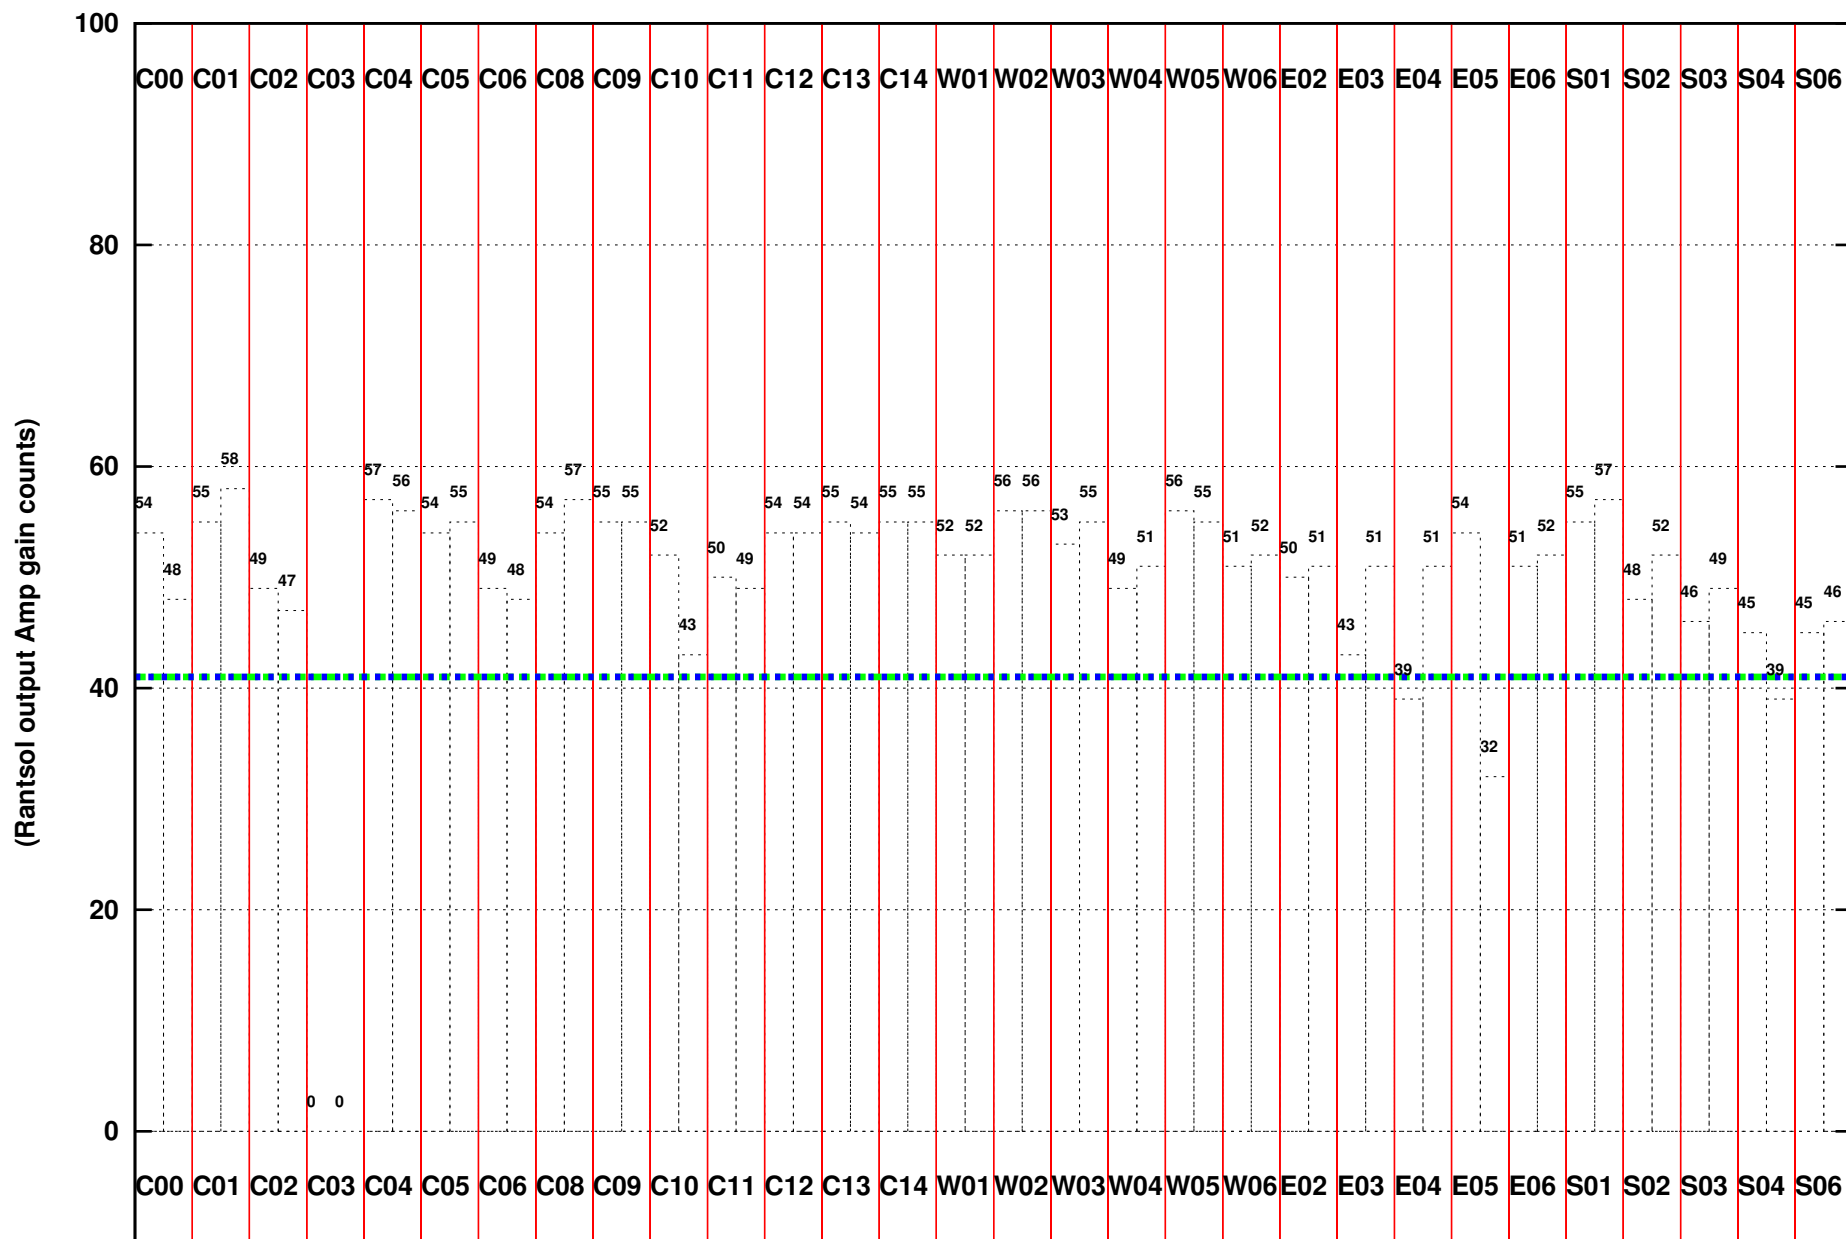

FRINGE STATUS (Rf:500.000,500.000 MHz., LO1:500.000,500.000 MHz., LO4/5:0.000,0.000 MHz.)

(File:/gwbifrddata/20nov/43_067_20nov2022_gwb.lta, scan:0, chan:1024, Src:3C286, Date:20Nov2022 10:16:27)