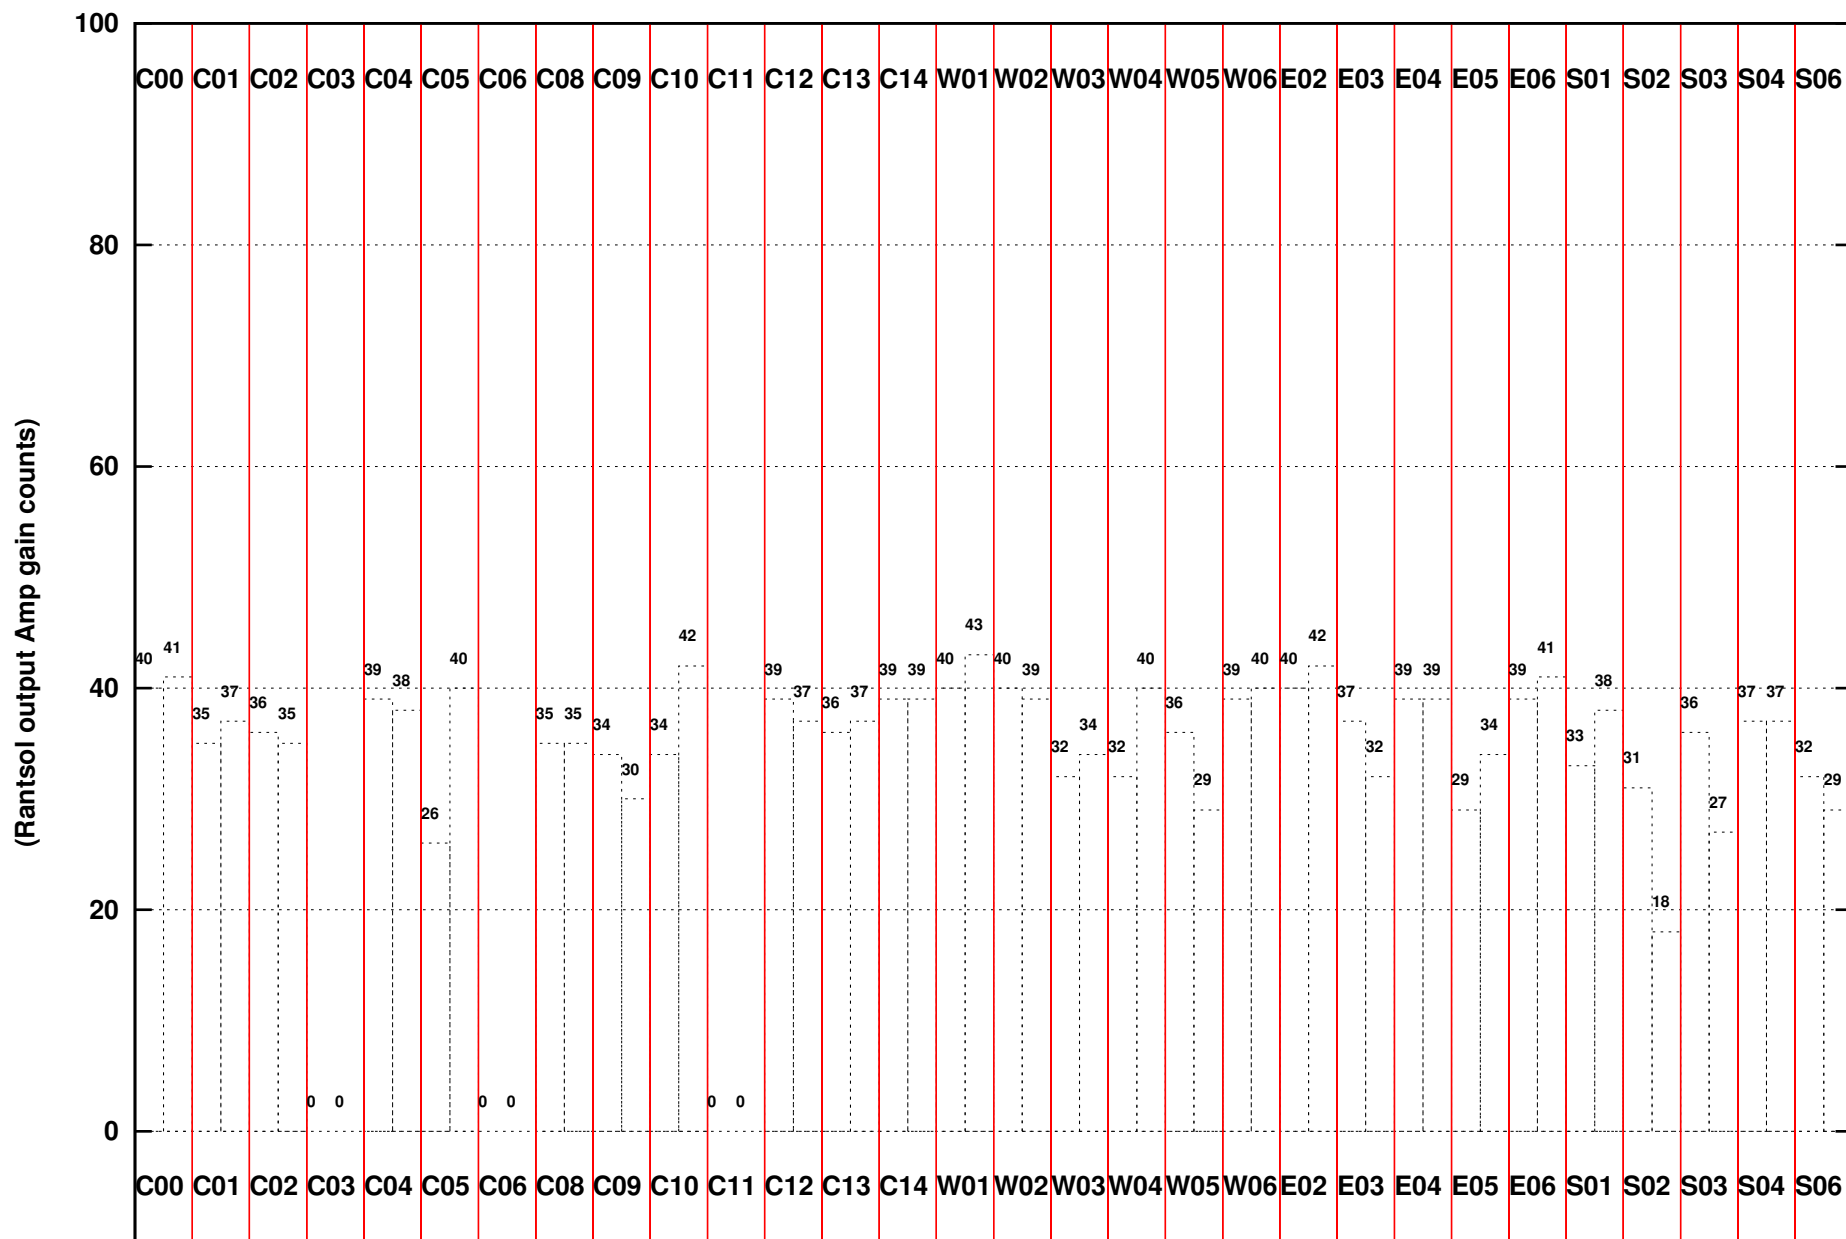

FRINGE STATUS (Rf:550.000,550.000 MHz., LO1:550.000,550.000 MHz., LO4/5:0.000,0.000 MHz.)

(File:/gwbifdata1/25nov/43_003_25nov2022_gwb.lta.1, scan:0, chan:1024, Src:J1830-360, Date:25Nov2022 14:26:10)