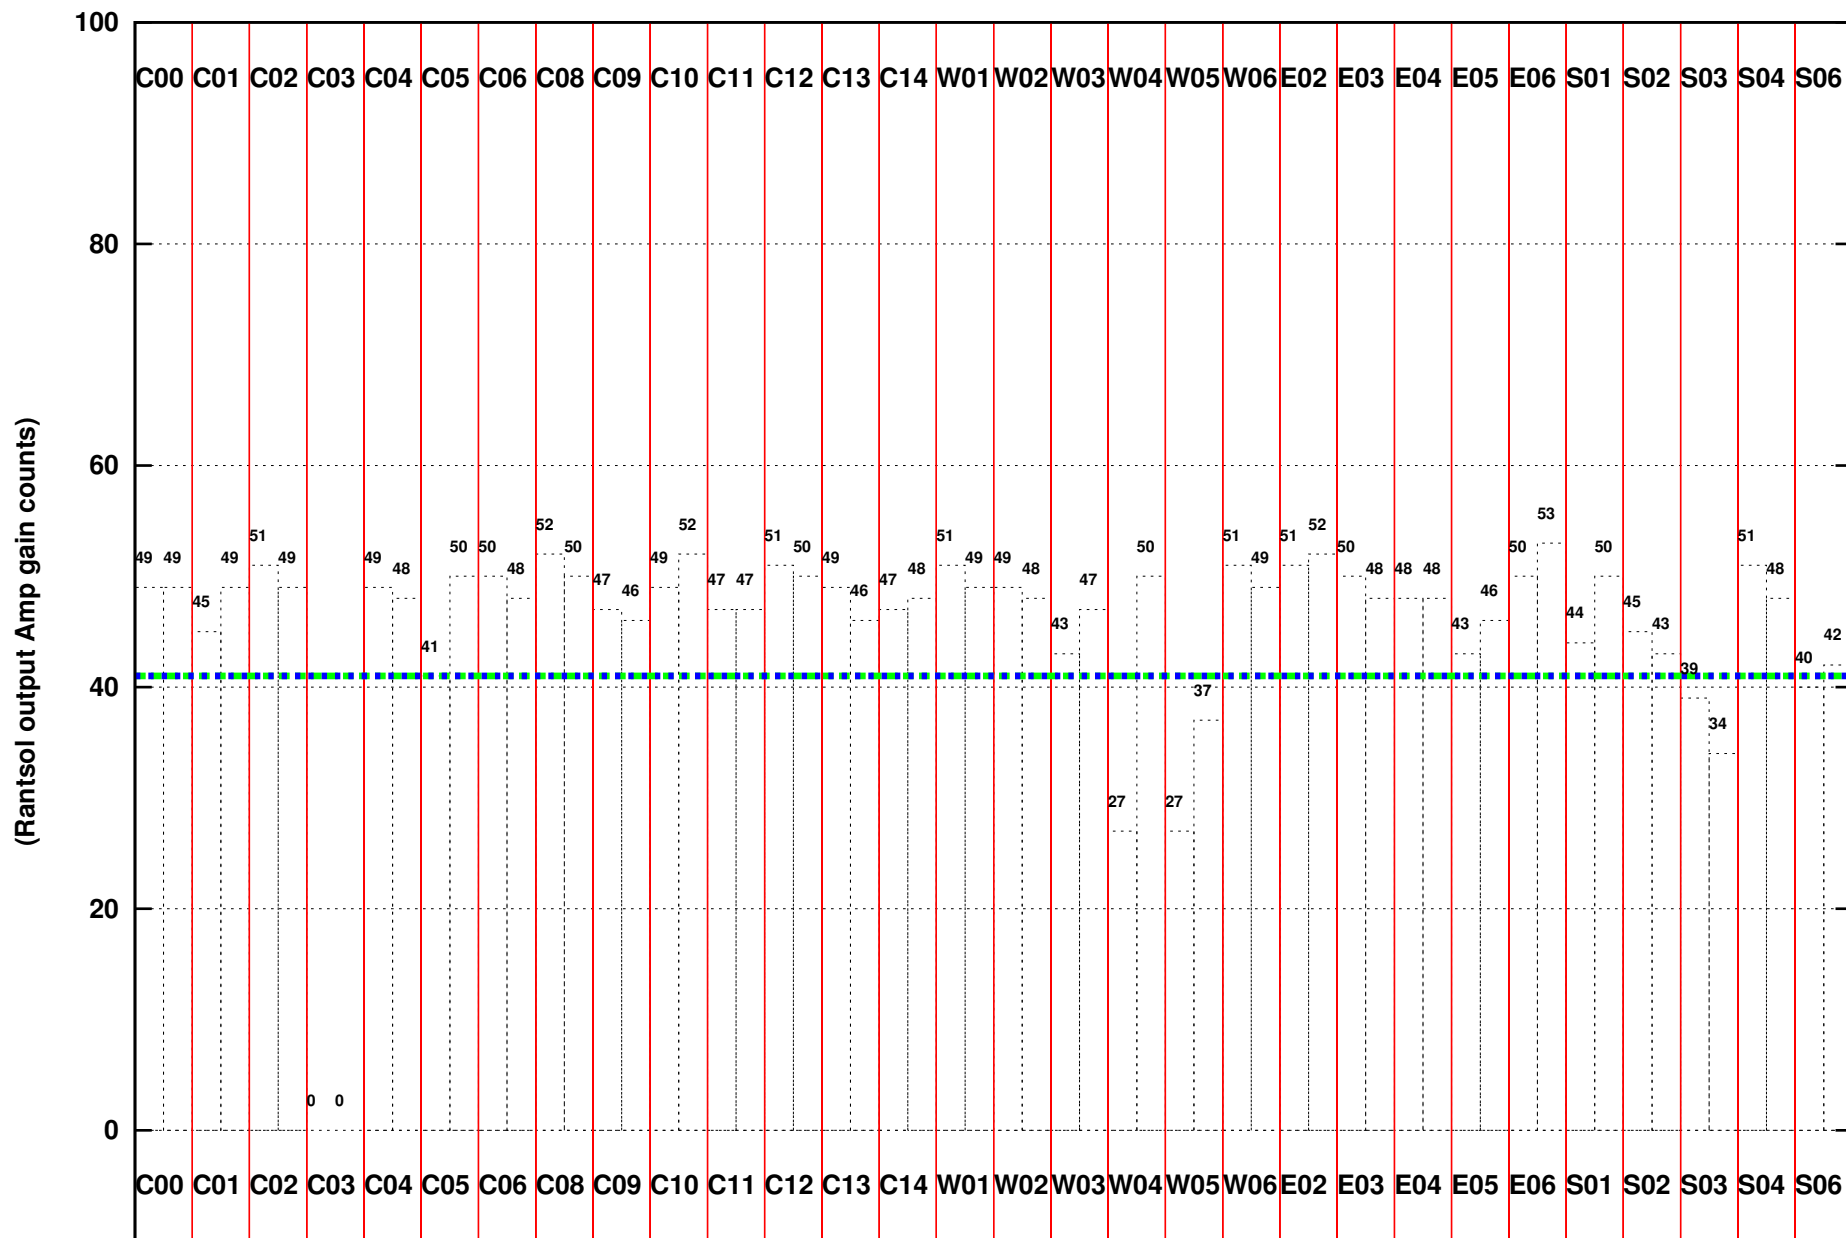

FRINGE STATUS (Rf:530.000,530.000 MHz., LO1:530.000,530.000 MHz., LO4/5:0.000,0.000 MHz.)

( File:/gwbifrddata1/25nov/42\_082\_25nov2022\_gwb.lta, scan:0, chan:4096, Src:3C48, Date:25Nov2022 20:15:48)