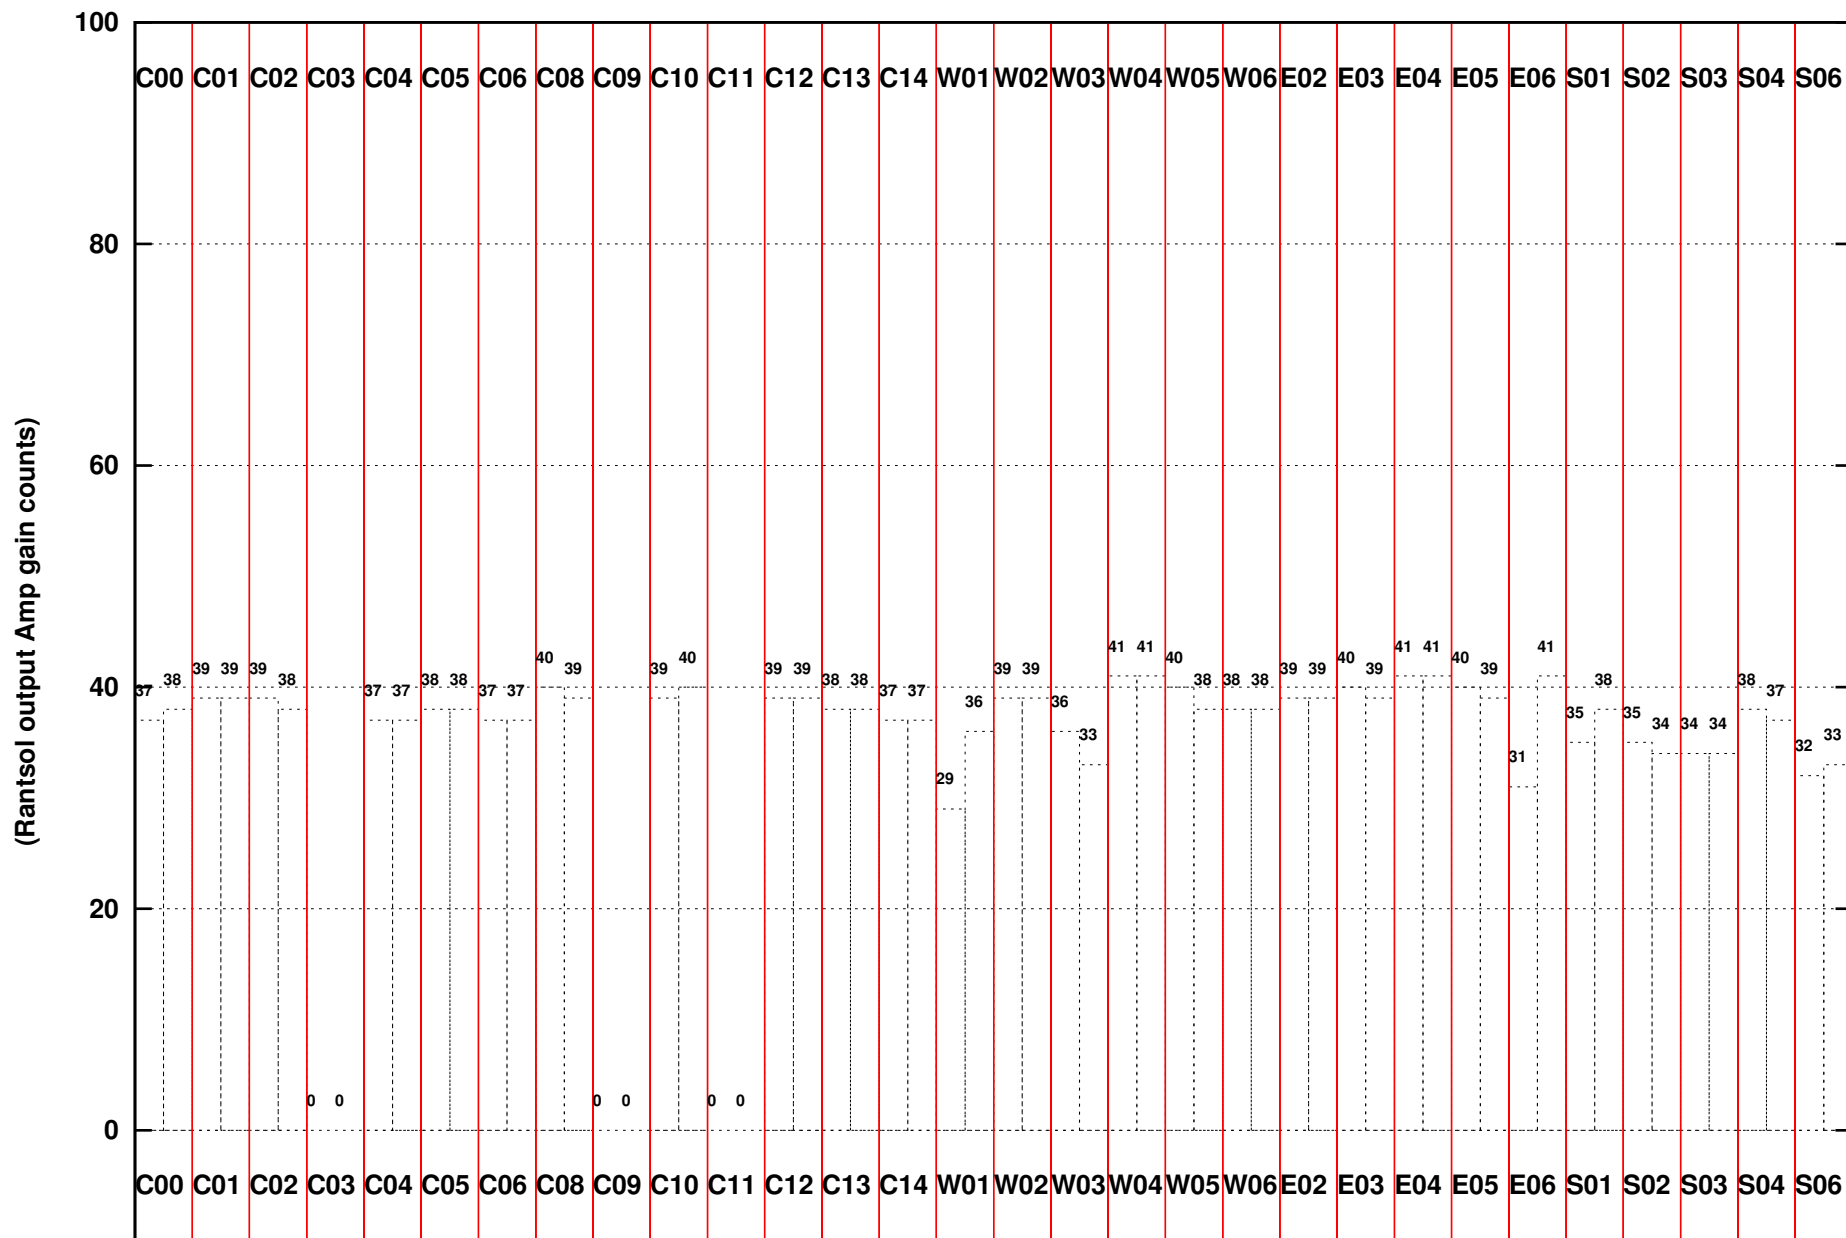

FRINGE STATUS (Rf:550.000,550.000 MHz., LO1:550.000,550.000 MHz., LO4/5:0.000,0.000 MHz.)

( File:/gwbifrddata/26nov/43\_105\_26nov2022\_gwb.lta, scan:0, chan:2048, Src:1154-350, Date:26Nov2022 07:17:25)