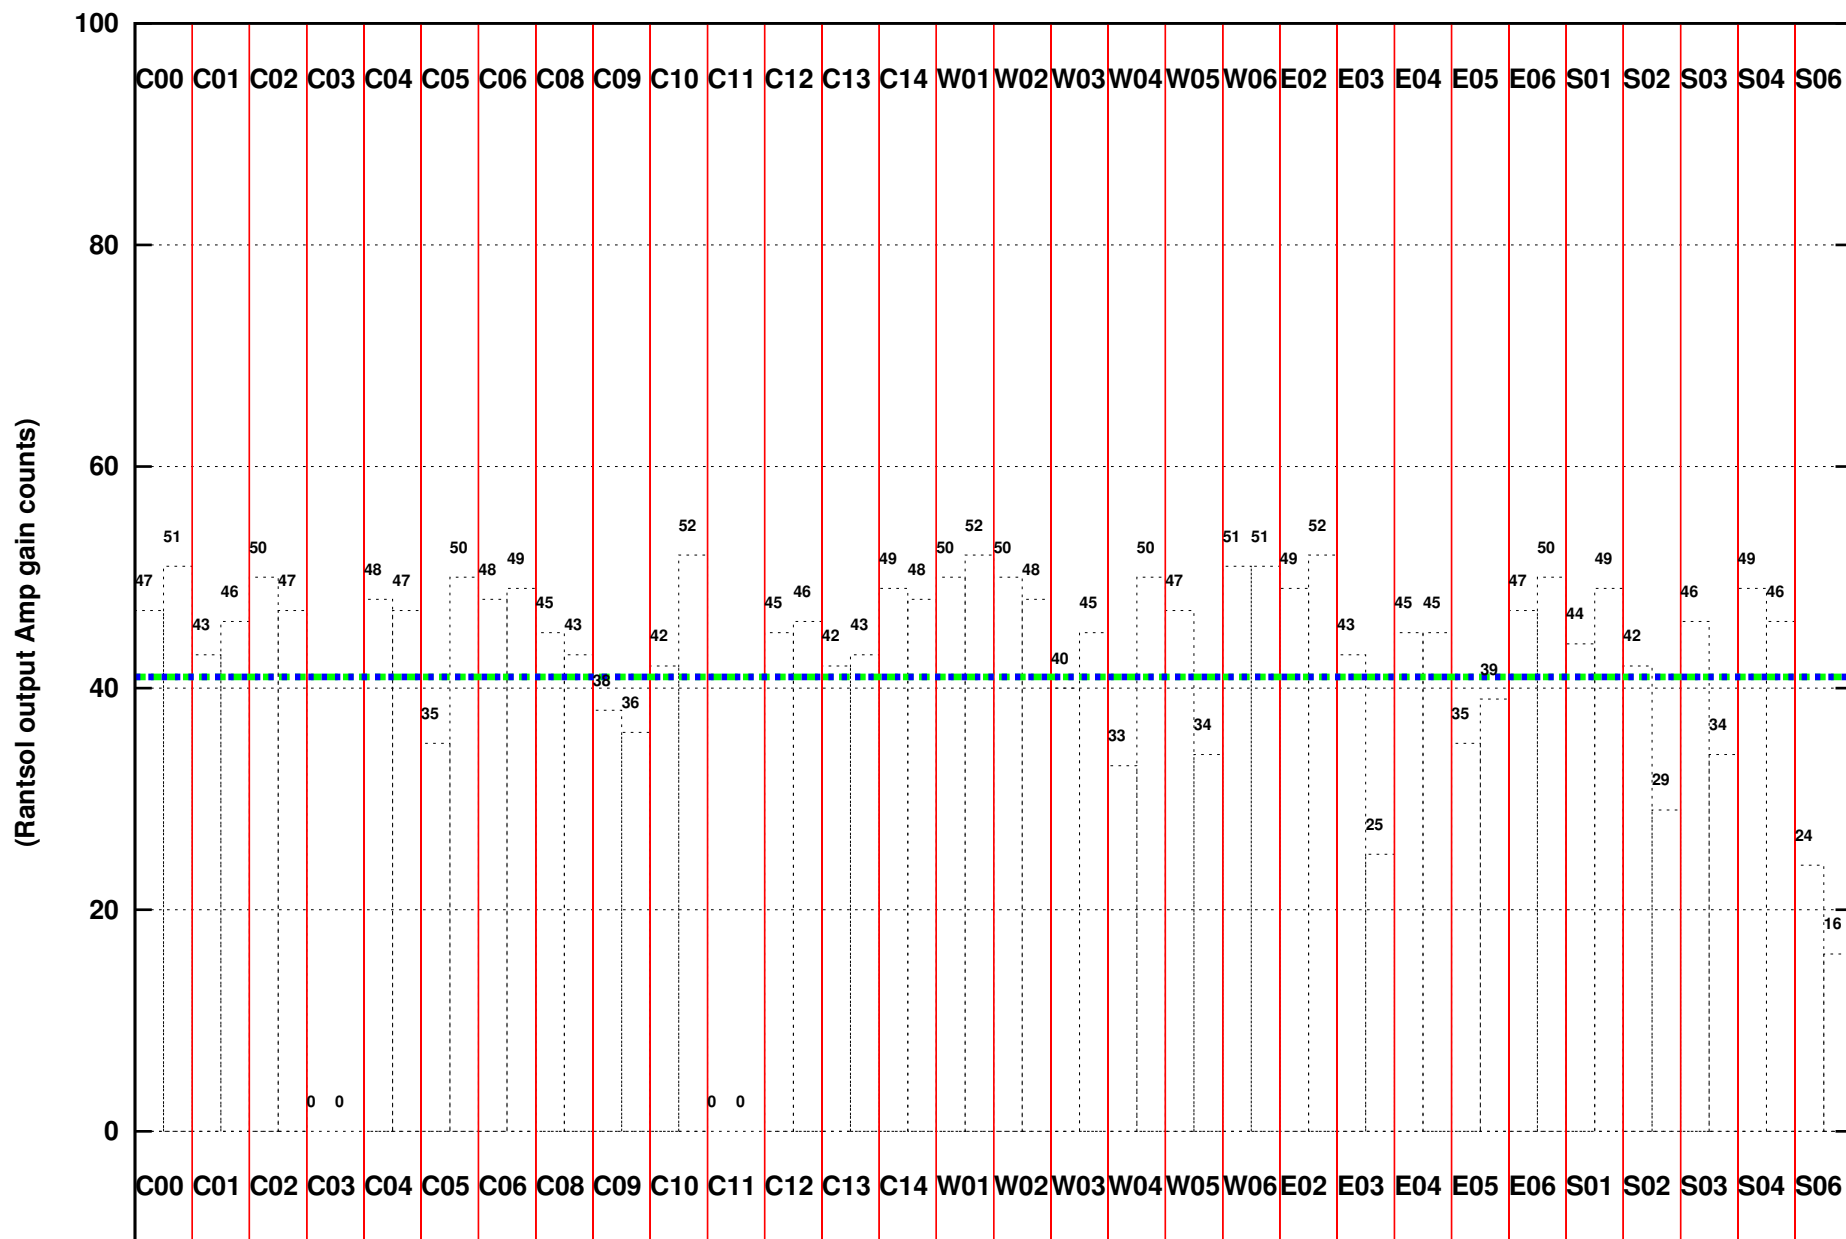

FRINGE STATUS (Rf:550.000,550.000 MHz., LO1:550.000,550.000 MHz., LO4/5:0.000,0.000 MHz.)

(File:/gwbifrddata1/27nov/43_132_27nov2022_gwb.lta, scan:0, chan:4096, Src:3C286, Date:27Nov2022 07:10:45)