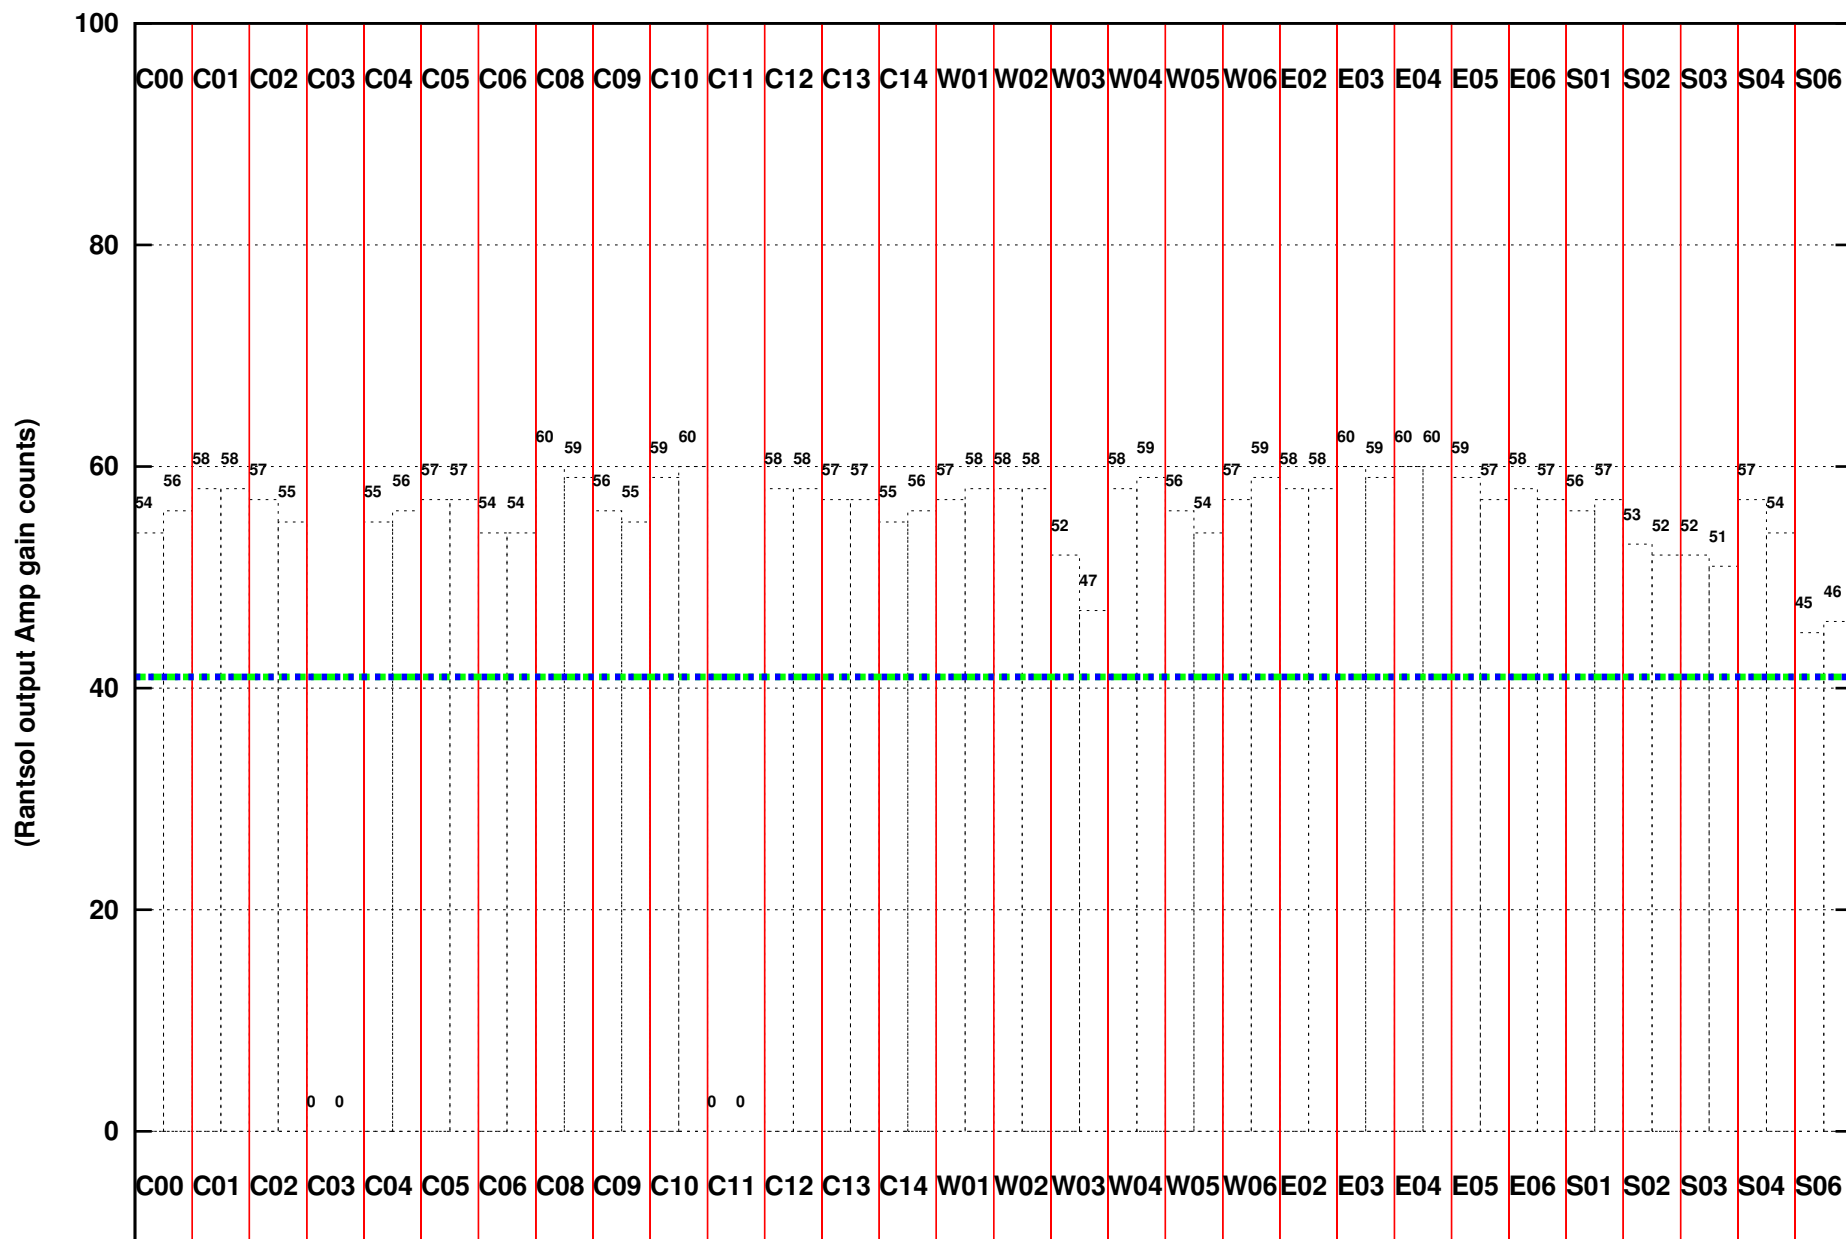

FRINGE STATUS (Rf:550.000,550.000 MHz., LO1:550.000,550.000 MHz., LO4/5:0.000,0.000 MHz.)

(File:/gwbifrddata2/28nov/ddtc248_28nov2022_gwb.lta, scan:0, chan:8192, Src:3C147, Date:28Nov2022 03:21:25)