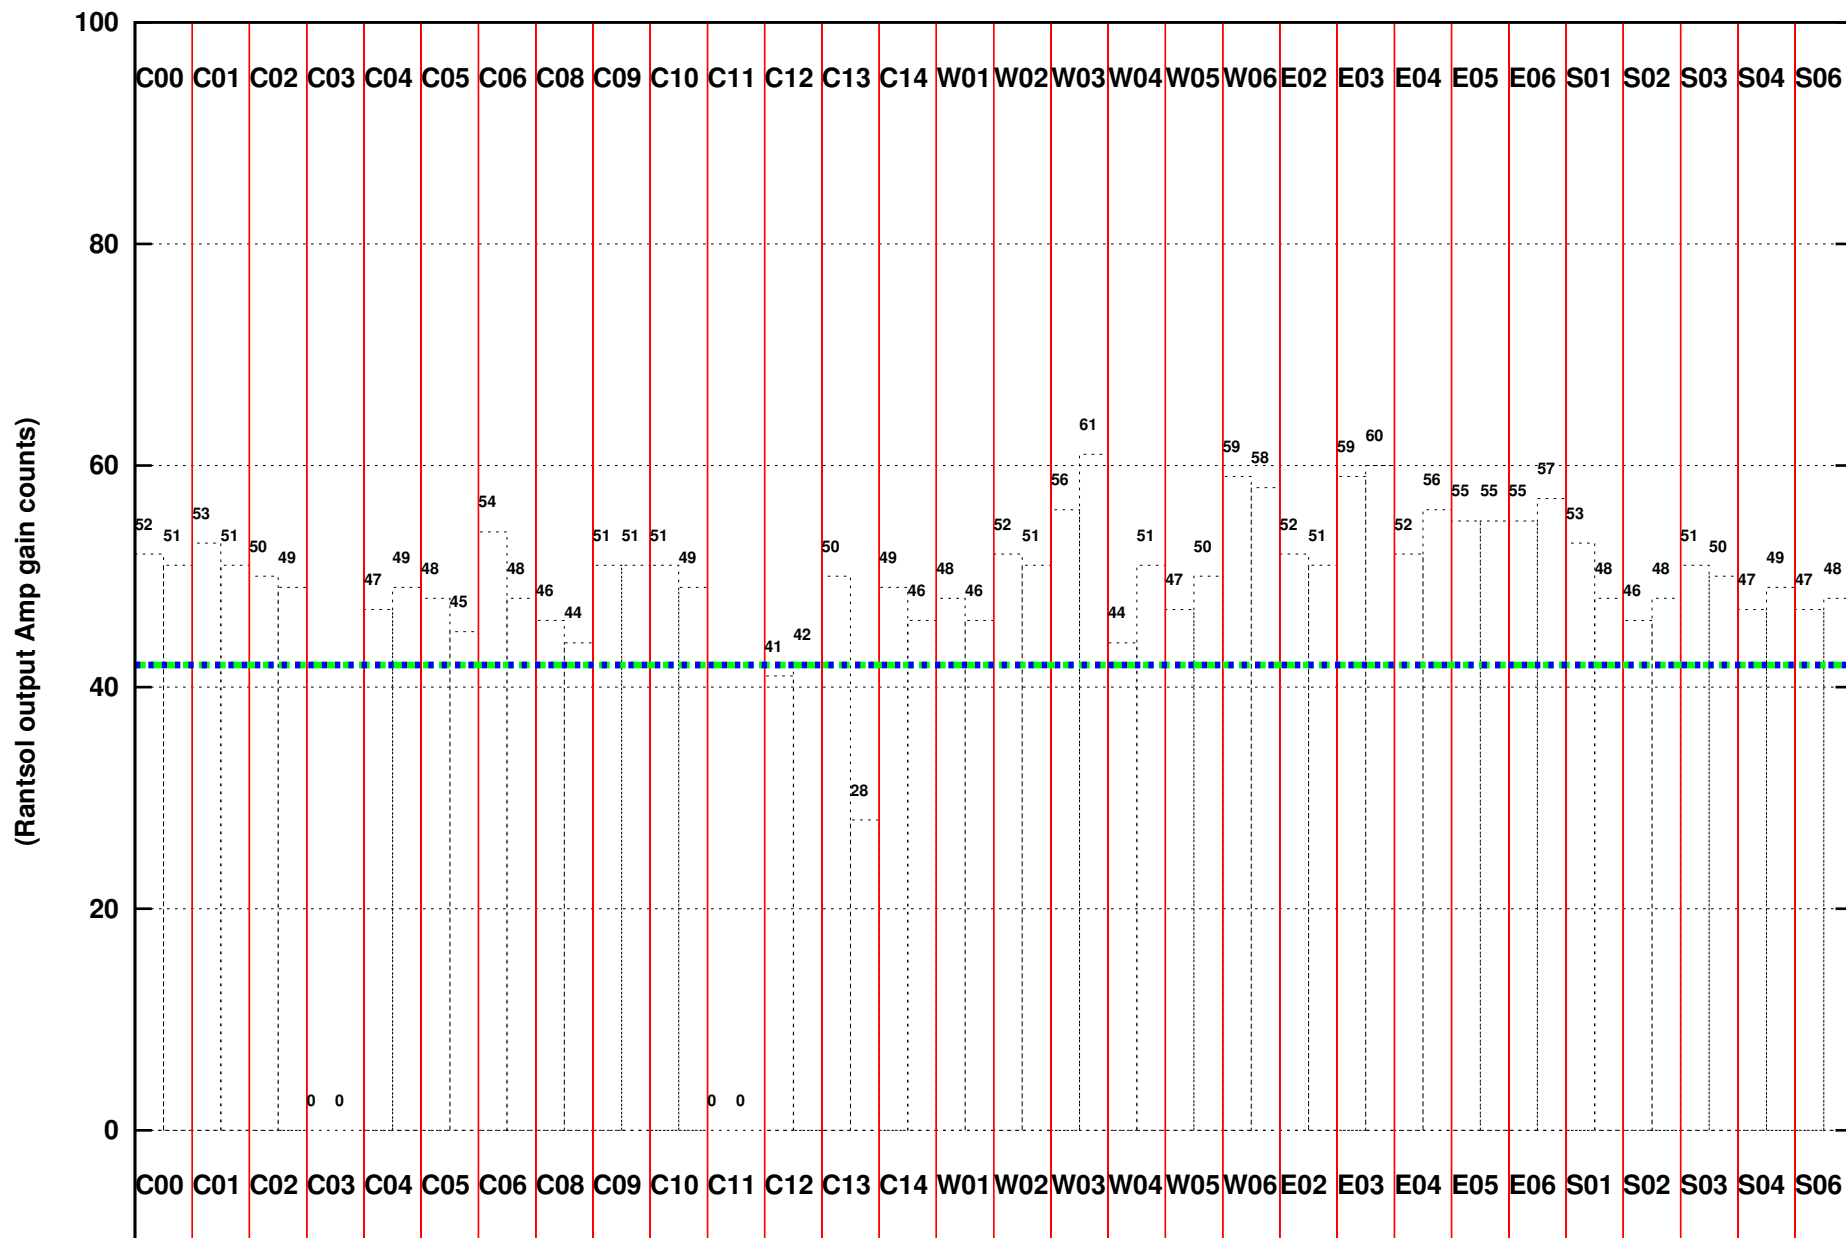

FRINGE STATUS (Rf:1460.000,1460.000 MHz., LO1:1460.000,1460.000 MHz., LO4/5:0.000,0.000 MHz.)

(File:/gwbifrddata1/29nov/43_054_29nov2022_gwb.lta, scan:0, chan:4096, Src:3C147, Date:29Nov2022 05:42:57)